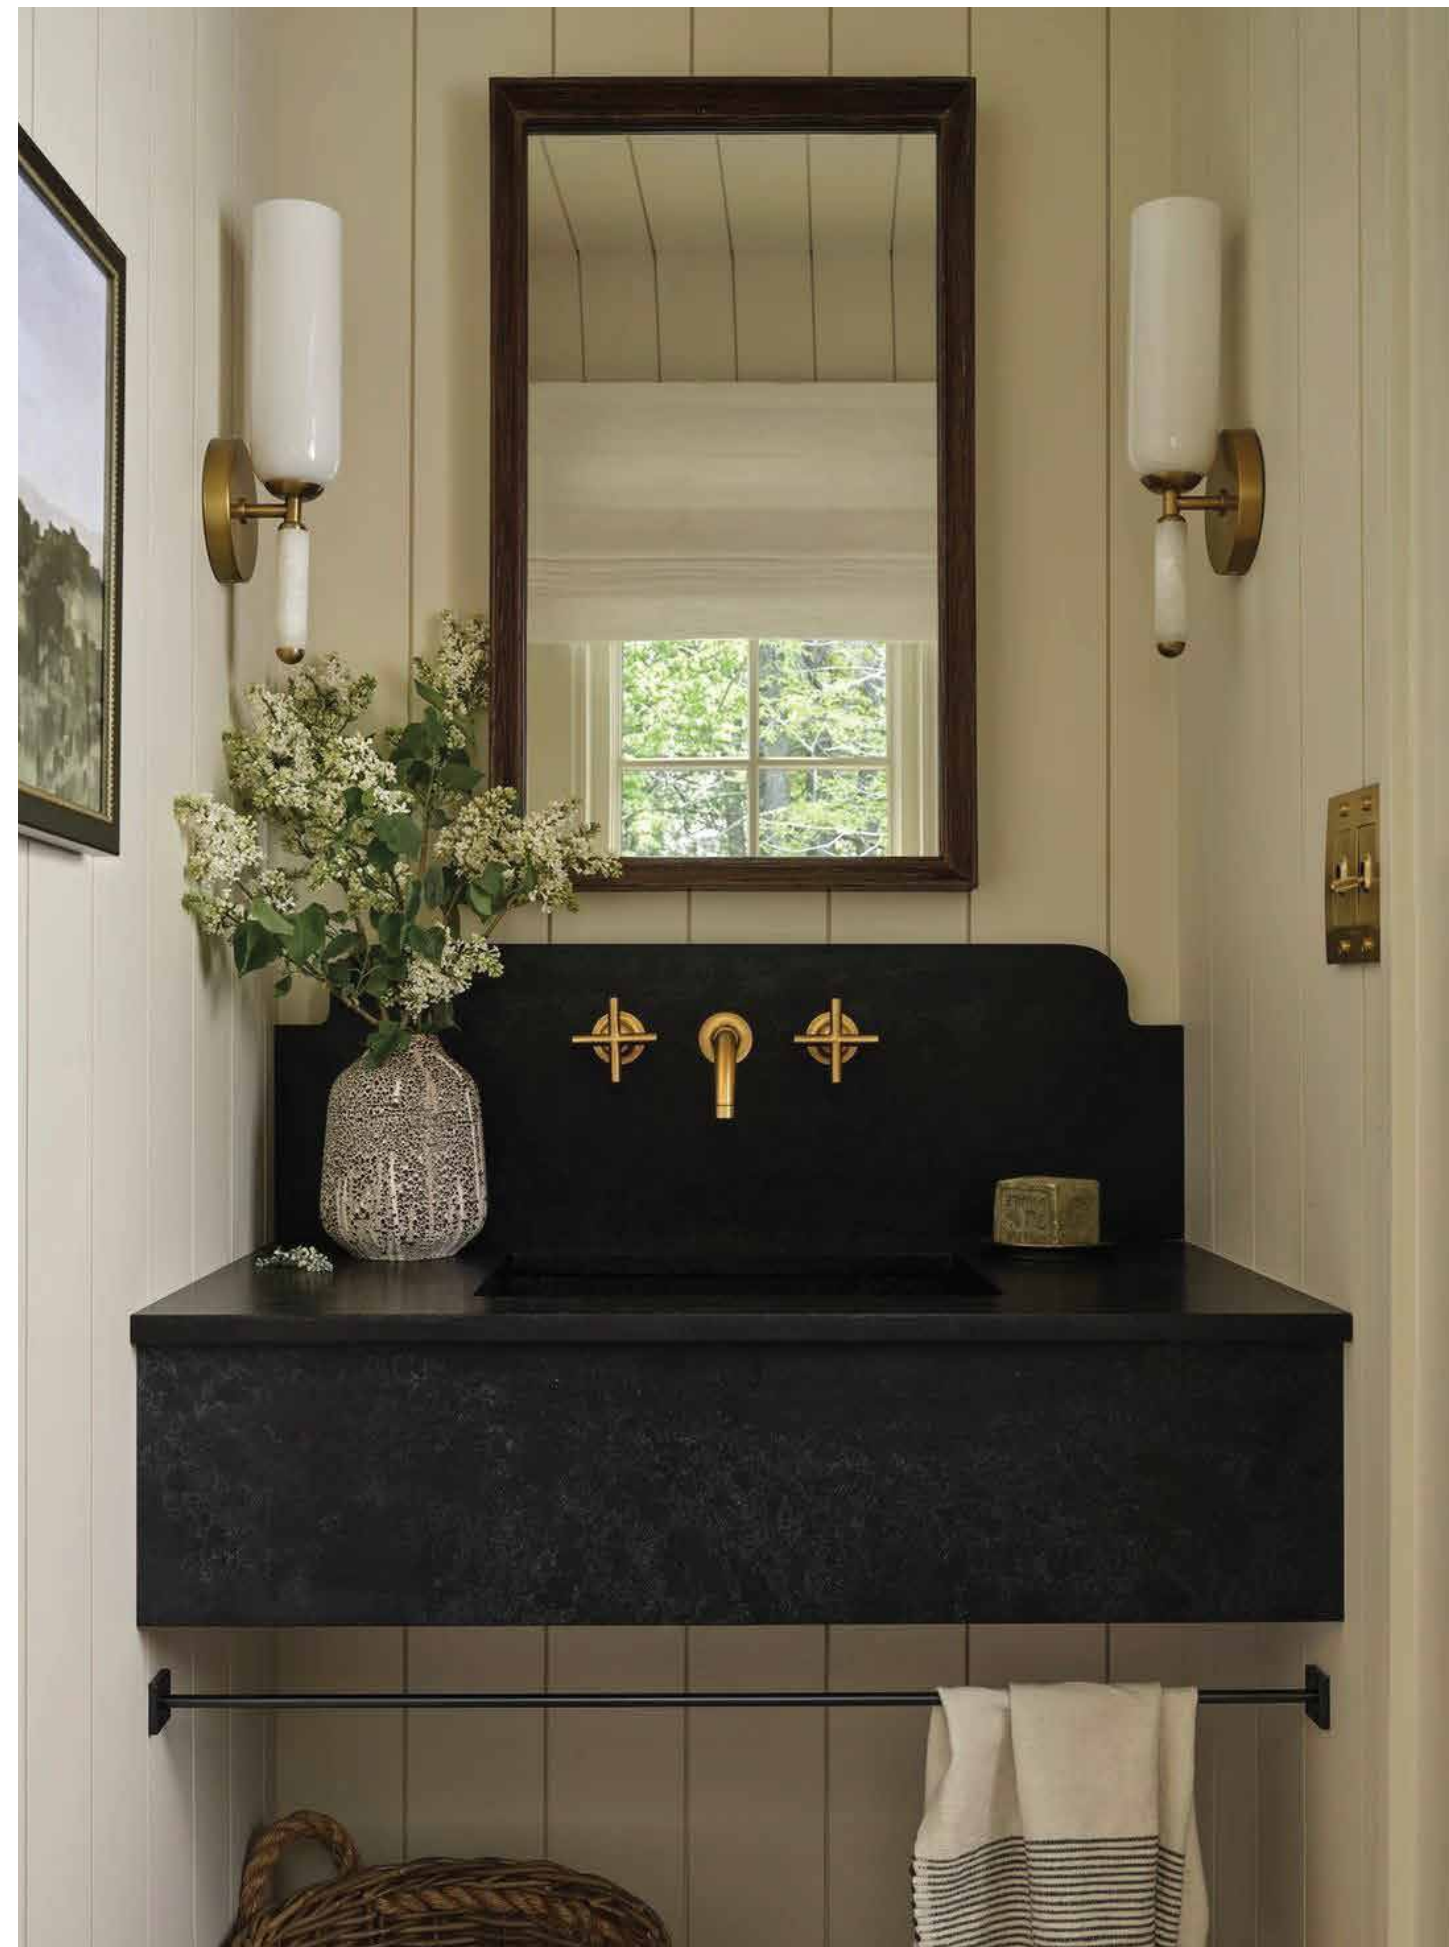

DARK BRONZE WINDOW
INTERIOR & EXTERIOR
FINISH

BLUE STONE LINEAR: STONE
ACCENT UNDER FRONT PORCH

ARRISCRAFT, MATTERHORN, COTTON
CREEK: MAIN EXTERIOR STONE

THE CYPRESS

KITCHEN/DINING | DESIGN BOARD

MATERIAL VISION

- Stained white oak cabinetry, New Yorker style door
- Black and gold metals
- Concrete vessel sinks
- Honed Taj Mahal quartz
- Natural luxury
- Ceramic ashlar floors; zero entry shower

Z-LITE BEAU 6-LIGHT

FAYE SCNCE

NEW YORKER RECESSED DOOR IN VINTAGE BRIGHT WHITE FINISH

SPECTRUM SPLENDID QUARTZ

LUSSO - BEIGE, WALL TILE 24" X 48"

ZIA - HONED BUFF LIMESTONE, FLOOR TILE 4" X 12"

DELTA NICOLI, MATTE BLACK

MISENO AVILA CONCRETE VESSEL