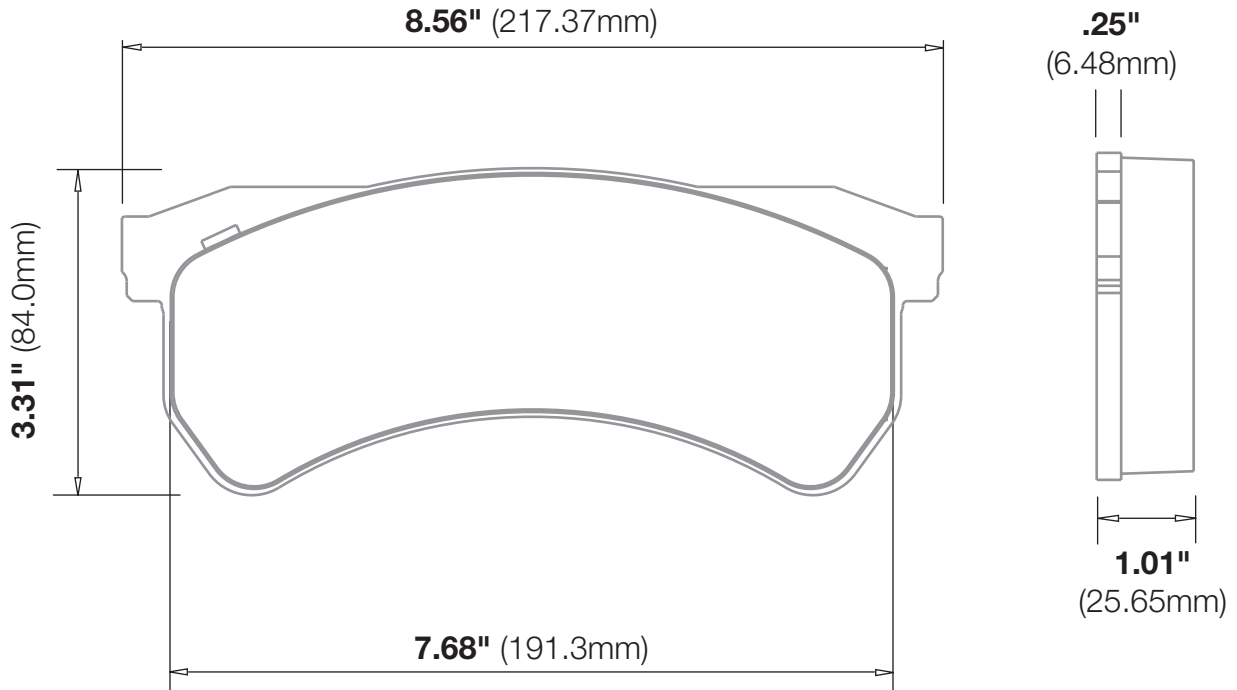

Webb Ultra Grip Medium Duty Model:

FMSI: D2175

WWMD2175

**Kit Contents:**

**High temp molly lube included inside the kit**