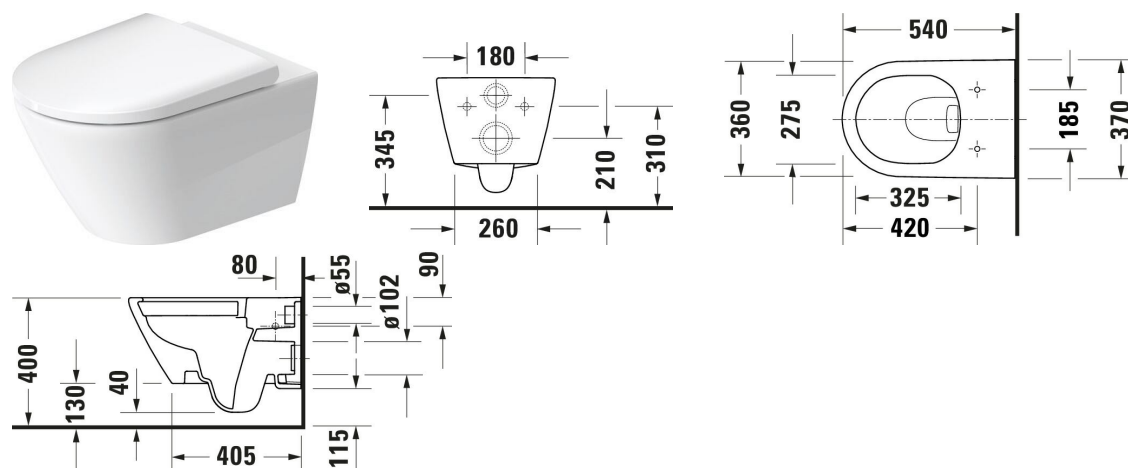

D-Neo Wall-mounted toilet # 257709..00 / 257709..00 / 257709..00

|< 370 mm >|

Wall-mounted toilet	Dimension	Weight	Order number
Washdown model, Rimless, Flush principle: ousting, Outlet drain horizontal, Fixing included: Durafix, Unified Water Label (UWL) Class: 1			
Colors			
00 White High Gloss AC White Satin Matt, DuraShield AD Anthracite Matt, DuraShield			
Variant			
♣ White High Gloss, Flush water quantity: 4,5/3 l	370x540 mm	23.200 kg	257709..00
♣ White Satin Matt, DuraShield	370x540 mm	23.200 kg	257709..00
♣ Anthracite Matt, DuraShield	370x540 mm	23.200 kg	257709..00
Accessory for ceramics			
Fixation Suitable for Wall-mounted bidet, Wall-mounted toilet	70 x 10 mm	0.05 kg	006500
Accessory			
Noise reduction set	420 x 390 mm	0.2 kg	005090
Suitable products			
Toilet seat Soft-closing: No, Hinge material: Stainless steel, 376 x 441 mm	376 x 441 mm		002161
Toilet seat Soft-closing: Yes, Hinge material: Stainless steel, 376 x 441 mm	376 x 441 mm		002169