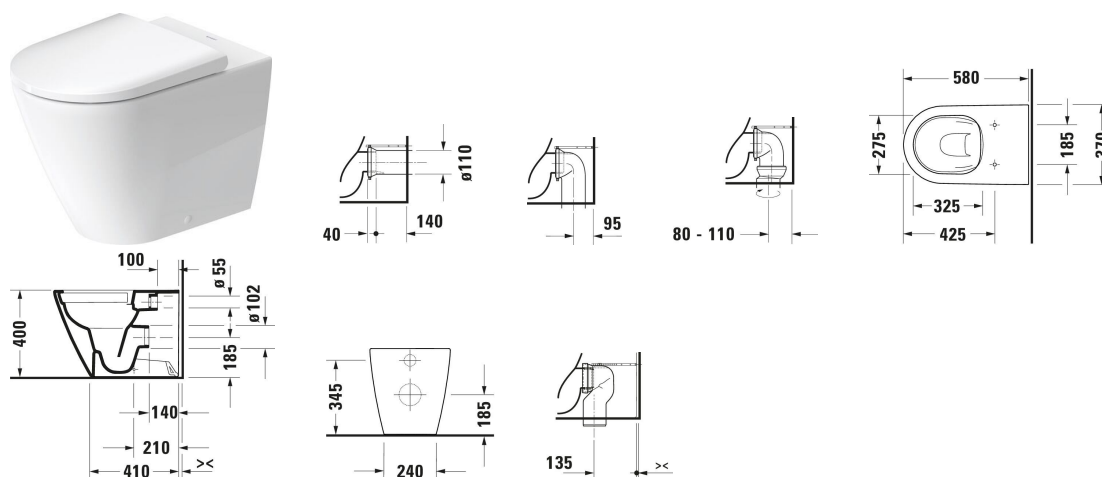

**D-Neo Floorstanding toilet # 200309..00 / 200309..00**

| &lt; 370 mm &gt; |

| Floorstanding toilet   | Dimension    | Weight    | Order number |
|--|--------------|-----------|--------------|
| Back to wall version, Washdown model, Rimless, Outlet drain: horizontal, Flush principle: ousting, Incl. mounting material, Unified Water Label (UWL) Class: 1 |              |           |              |
| <b>Colors</b>  |              |           |              |
| 00 White High Gloss AC White Satin Matt, DuraShield  |              |           |              |
| <b>Variant</b>   |              |           |              |
| ♣ White High Gloss, Flush water quantity: 4,5 l  | 370x580 mm   | 24.400 kg | 200309..00   |
| ♣ White Satin Matt, DuraShield   | 370x580 mm   | 24.400 kg | 200309..00   |
| <b>Accessory</b>   |              |           |              |
| Connector Set Outlet drains  | 397 x 397 mm | 1.29 kg   | 001422       |
| <b>Suitable products</b>   |              |           |              |
| Toilet seat Soft-closing: No, Hinge material: Stainless steel, 376 x 441 mm  | 376 x 441 mm |           | 002161       |
| Toilet seat Soft-closing: Yes, Hinge material: Stainless steel, 376 x 441 mm   | 376 x 441 mm |           | 002169       |

All drawings contain the necessary measurements which are subject to standard tolerances. They are stated in mm and are non-binding. Exact measurements, in particular for customised installation scenarios, can only be taken from the finished piece.