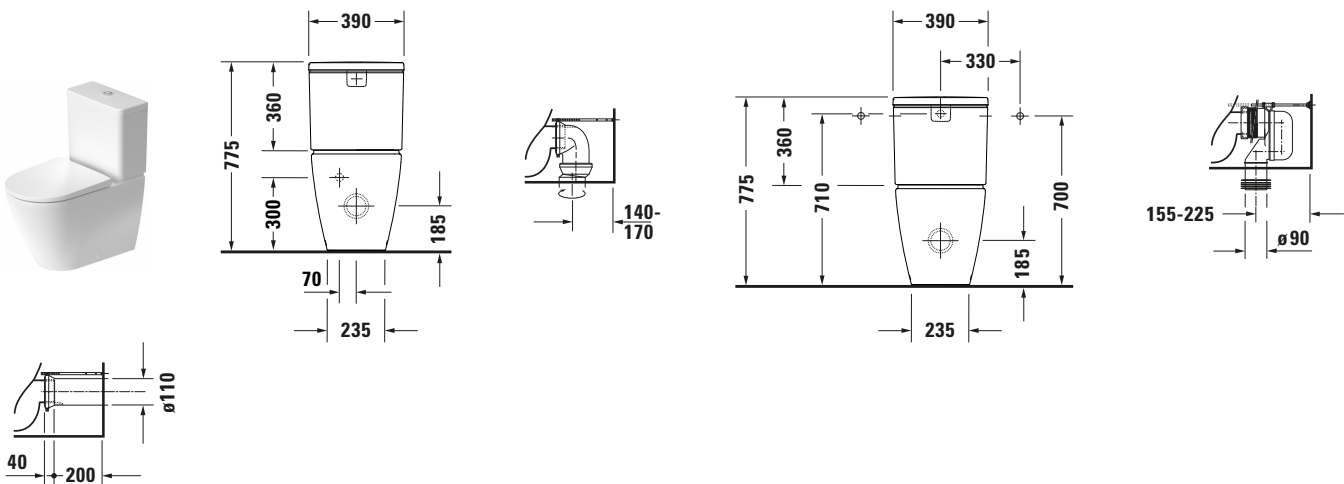

Toilet close-coupled

| Basic information | |
|-------------------|--|
| Long description | Duravit D-Neo Toilet close-coupled, 650 mm, White Satin Matt, Washdown model, Flushing rim: without flush rim, For bowl mounted cistern, Outlet drain: horizontal – 200209AC00 |

| Specifications | |
|---------------------------------|-------------------|
| colour | |
| colour value | White |
| Interior colour | White |
| Exterior colour | White |
| Gloss level | Satin Matt |
| Gloss level inside | Satin Matt |
| Gloss level outside | Satin Matt |
| Flushing | |
| Flush construction | Washdown model |
| Flushing rim | without flush rim |
| Flush technology | Rimless |
| Unified Water Label (UWL) Class | 1 |
| Drain | |
| Outlet drain | horizontal |
| Toilet | |
| For bowl mounted cistern | ✓ |

| Features | |
|-----------------------|---|
| Surface finish | |
| DuraShield | ✓ |

| Logistics | |
|----------------|---------|
| Article weight | 36,9 kg |

| Matching products | |
|---------------------------|--|
| Matching articles | |
| | Toilet seat # 0021693200 D-Neo |
| | Vario connecting bend # 8990250000 Universal |
| | Connector Set # 0014220000 Universal |
| | Conversion set # 0075041000 Universal |
| | Conversion set # 0075081000 Universal |
| Necessary articles | |
| | Cistern # 094400 D-Neo |
| | Cistern # 094440 D-Neo |
| | Cistern # 094410 D-Neo |

| Description texts | |
|-------------------|---|
| Tender Text | Duravit D-Neo Toilet close-coupled White Satin Matt 650 mm, Designer: Bertrand Lejoly, Flush construction: Washdown model, Flushing rim: without flush rim, Sanitary ware, Floorstanding, Outlet drain: horizontal, Outlet dimensions for Vario connecting bend vertical: 155 mm – 225 mm, Outlet dimensions for Vario outlet set vertical/horizontal: 70 mm – 170 mm, Unified Water Label (UWL) Class: 1, CE label 1: EN 997, EAN No.: 4067116445848, Article weight: 36,9 kg, Article no.: 200209AC00 |