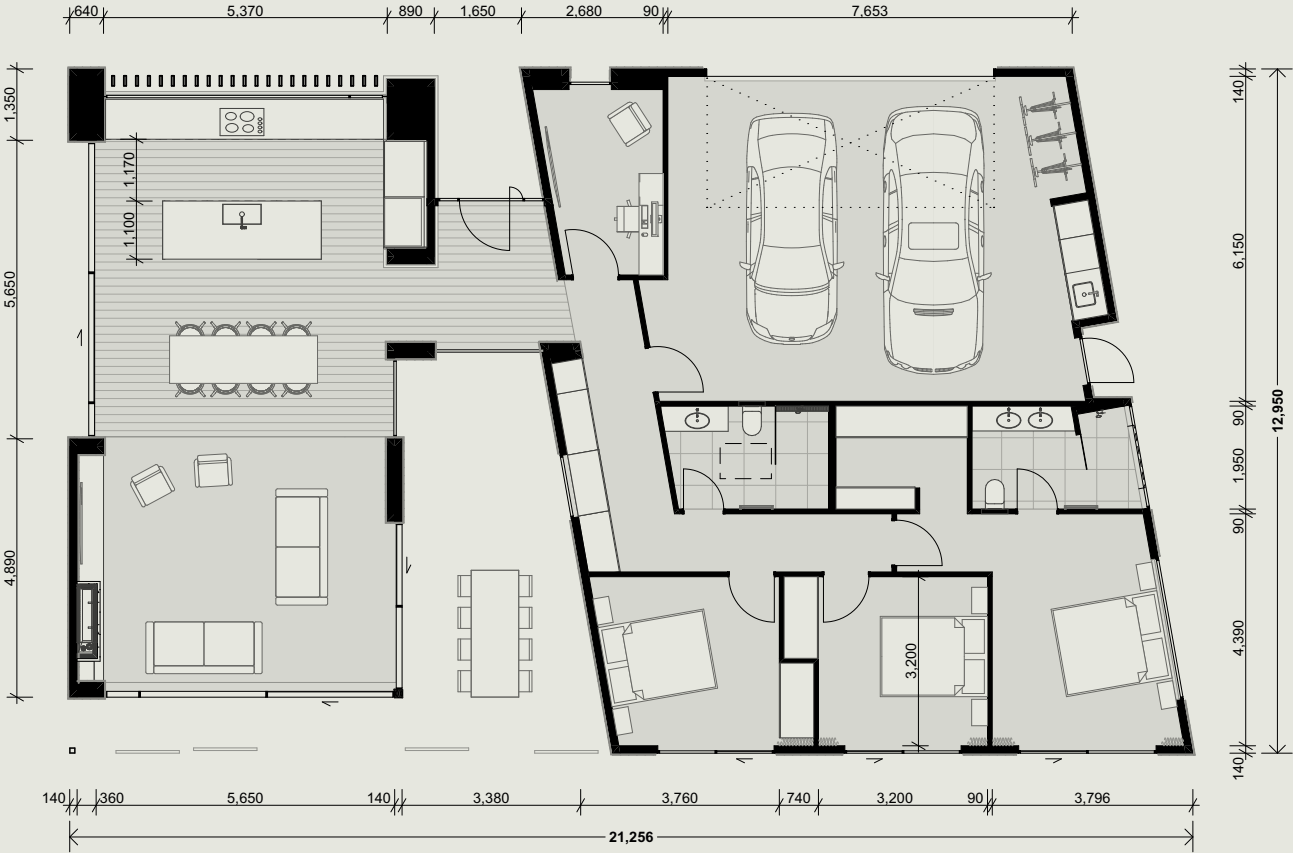

12 Kawarau Heights Boulevard — Part 2

Dimension Plan

Site Area: 543m²
Floor Area: 221m²
Roof Area: 254m²