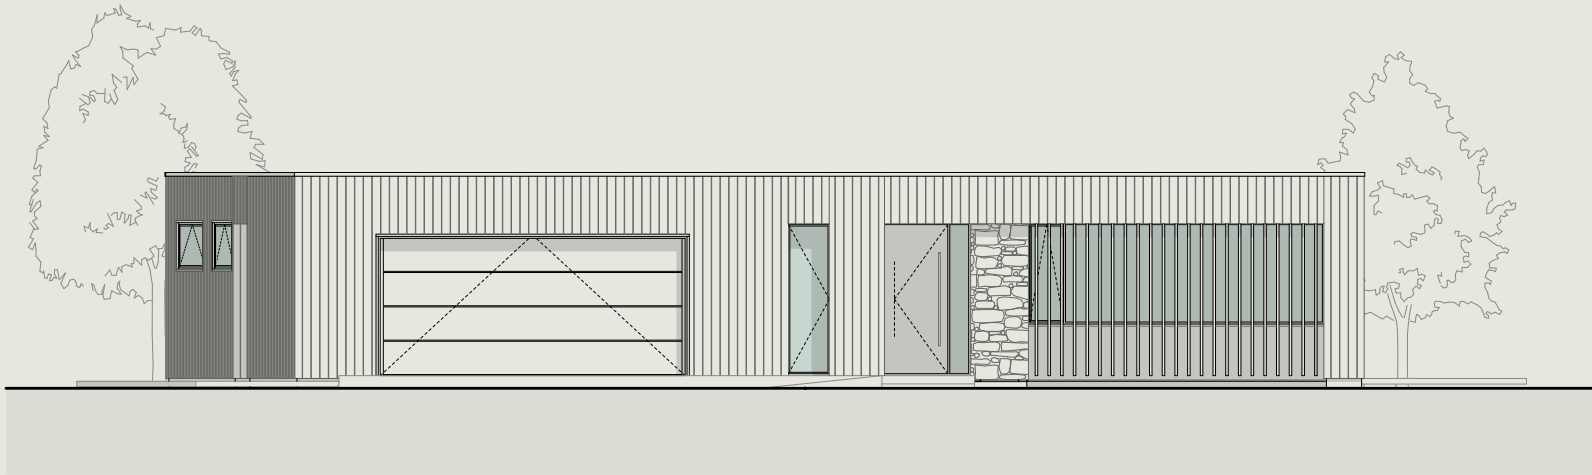

12 Kawarau Heights Boulevard — Part 2

Dimension Plan

Site Area: 543m²
Floor Area: 221m²
Roof Area: 254m²

Floor area noted is over cladding.
Finishes, fixtures and cabinetry are shown to provide context and may not accurately represent the final product. Landscaping design, decking and patio areas may be subject to change dependent on site conditions.

12 Kawarau Heights Boulevard — Part 2

Site Plan

12 Kawarau Heights Boulevard — Part 2

Elevations

North East Elevation

Scale 1:100

South East Elevation

Scale 1:100