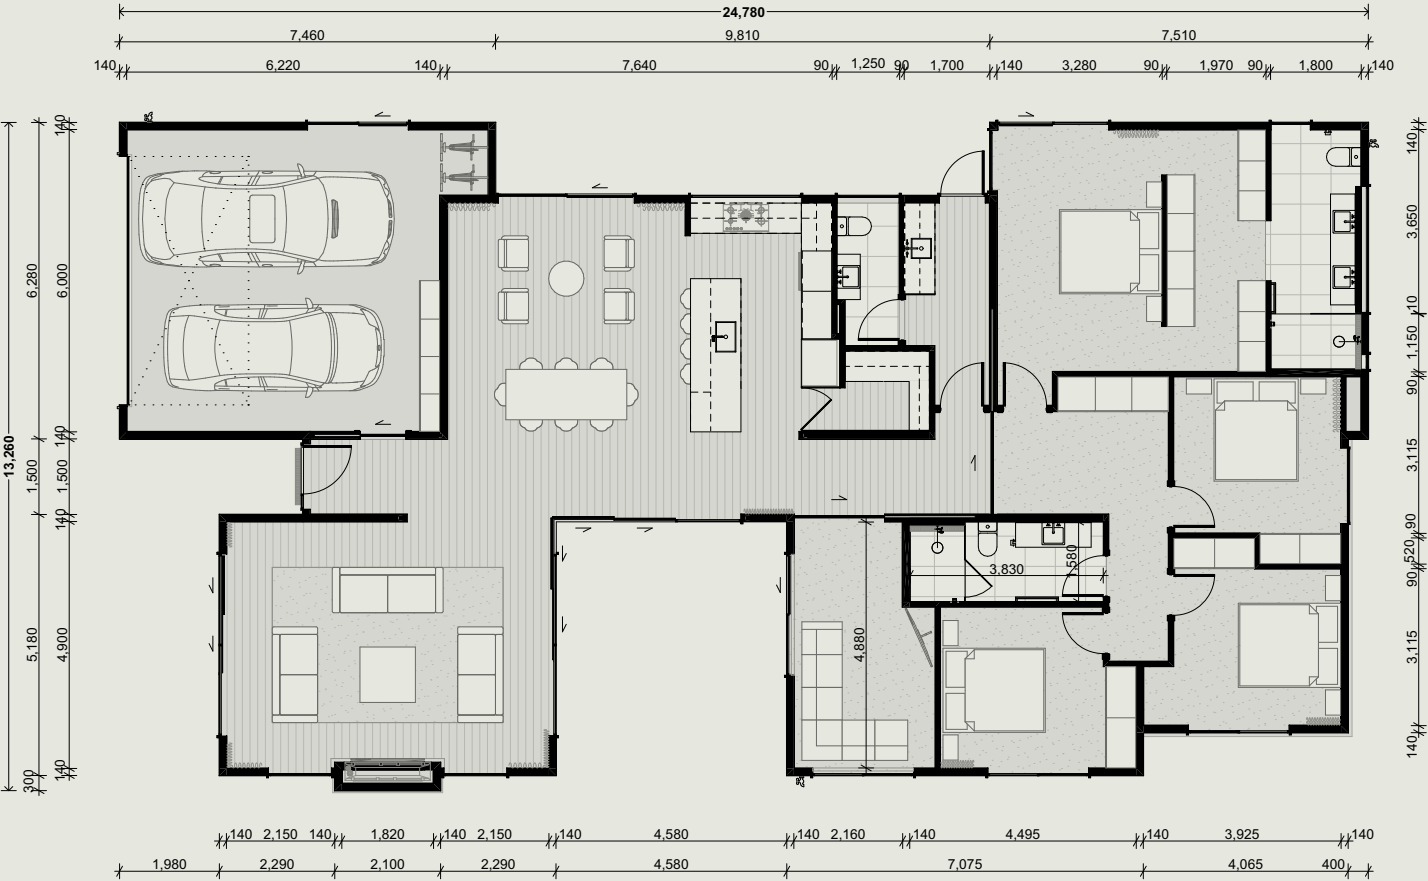

Floor: 262m<sup>2</sup>

## Floor Plan

Site Area: 543m<sup>2</sup>  
Floor Area: 262m<sup>2</sup>  
Roof Area: 292m<sup>2</sup>

Floor area noted is over cladding.

## Dimension Plan

**Site Area:** 543m<sup>2</sup>  
**Floor Area:** 262m<sup>2</sup>  
**Roof Area:** 292m<sup>2</sup>

Floor area noted is over cladding.