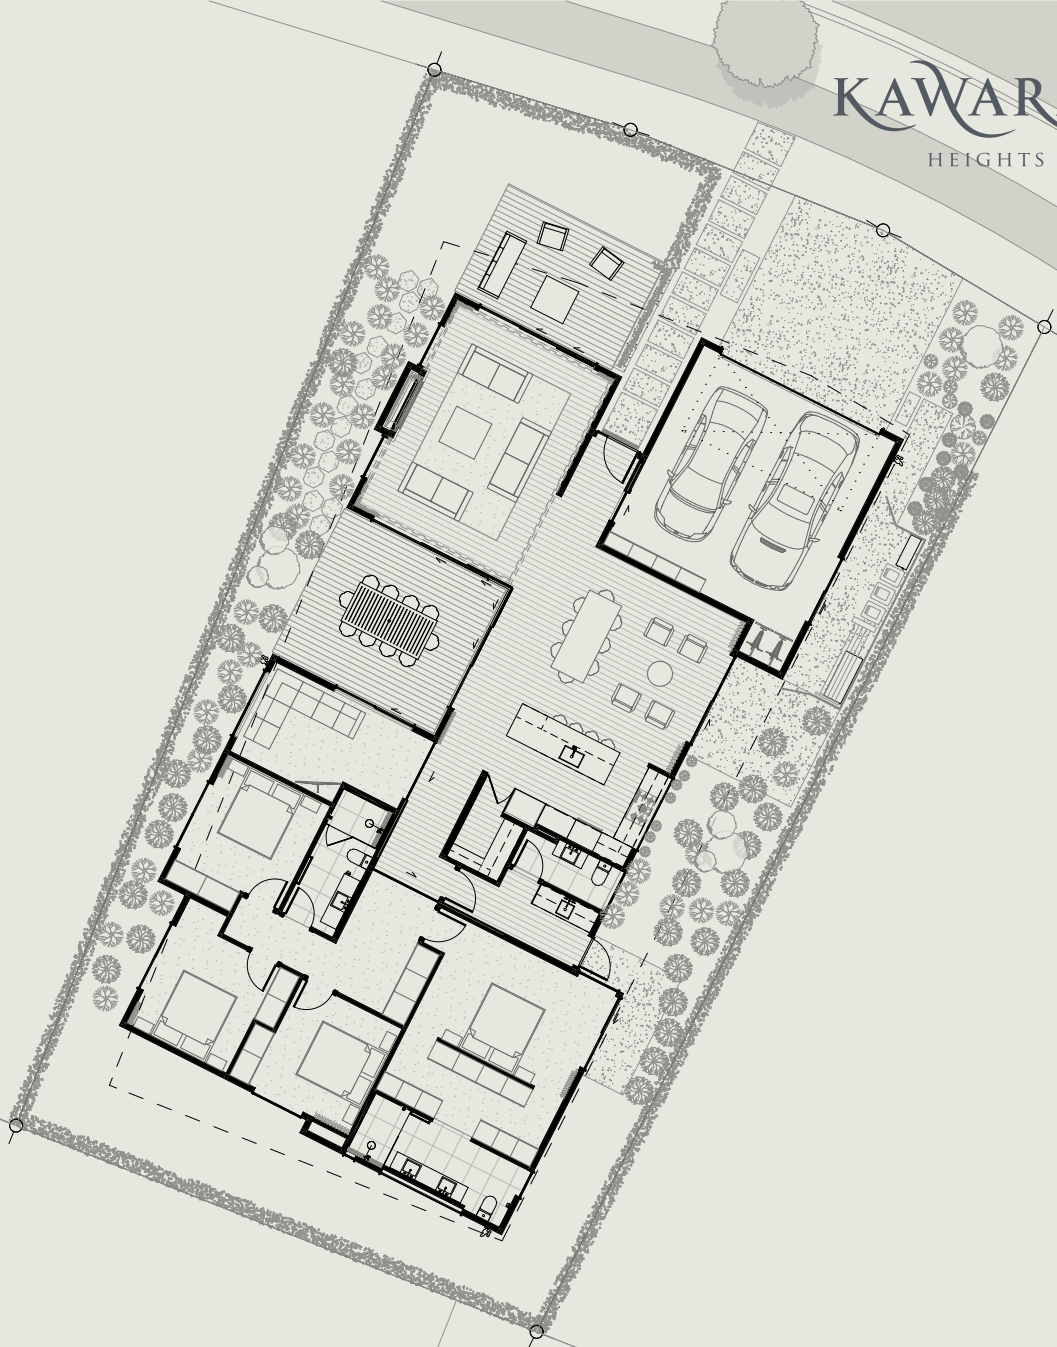

## Dimension Plan

**Site Area:** 543m<sup>2</sup>  
**Floor Area:** 262m<sup>2</sup>  
**Roof Area:** 292m<sup>2</sup>

Floor area noted is over cladding.

## Site Plan

KAWARAU  
HEIGHTS

North Elevation

Scale 1:100

East Elevation

Scale 1:100

South Elevation

Scale 1:100