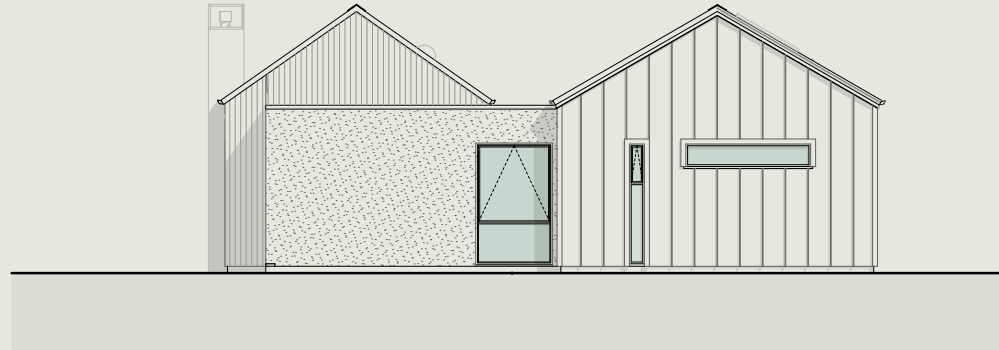

## Site Plan

KAWARAU  
HEIGHTS

North Elevation

Scale 1:100

East Elevation

Scale 1:100

South Elevation

Scale 1:100