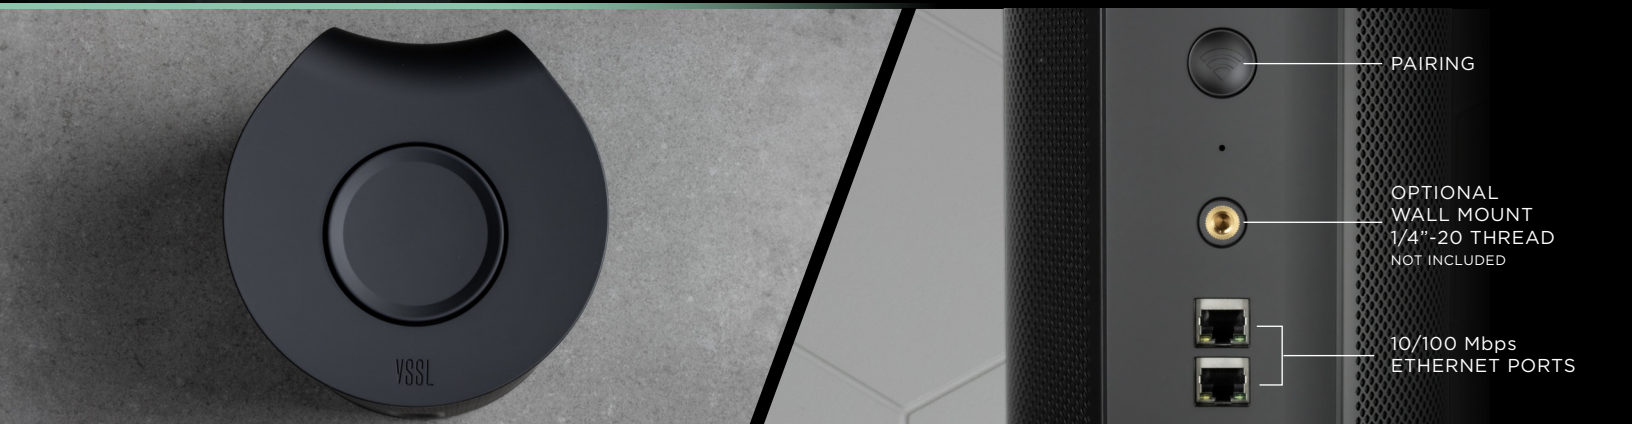

VSSL

SX SPEAKER

- Wirelessly pair 2 - 4 speakers with an SX Soundbar and an SX Subwoofer to create an expandable 5.1 surround sound experience.
- Wirelessly pair the combination of up to 8 SX Speakers and SX Subwoofers for stereo audio content.
- 3" BMR Driver - Balanced Mode Radiators (BMR) combines bending wave mode technology with pistonic motion to create a full audio range, wide directivity speaker driver for crystal clear highs and lows.
- Native Streaming is the simplest way to stream your music to your audio system. Stream from apps you already know. No 3rd party apps necessary. Airplay 2, Google Cast, Spotify Connect.
- Compatible with Google Assistant and Siri voice control
- Using a wall bracket with the built-in universal 1/4"-20 thread, mount not included)

SPECIFICATIONS

Speaker:	Wide dispersion BMR
Woofers:	4" Active down-firing
Stereo Pair:	Turn two speakers into separate left and right channel speakers
Group Audio:	Combine up to 8 speakers + subs for a single zone of audio
Home Theater:	Add two or four SX Speakers as surrounds to an SX soundbar
Stream:	Compatible with Airplay 2, Google Cast, and Spotify Connect
Voice:	Compatible with Siri and Google Assistant

Wireless Connectivity:	Connects to WiFi network with any 802.11 a/b/g/n, 2.4 or 5GHz broadcast-capable router
Equalization:	Basic EQ settings
Ethernet Ports:	(2) 10/100 Mbps Ethernet ports (optional)
Power Supply:	Auto-switching 100-240V ~50-60Hz 2 A AC universal input
Weight:	4.6lbs
Dimensions:	H: 7.95" (202mm) x W: 5.70" (145mm) x D: 5.86" (149mm)
Operating Temperature:	32° to 104°F (0°-40° C)
Multiple Orientations:	Tabletop or wall mounted with 0.25"-20 thread universal mount