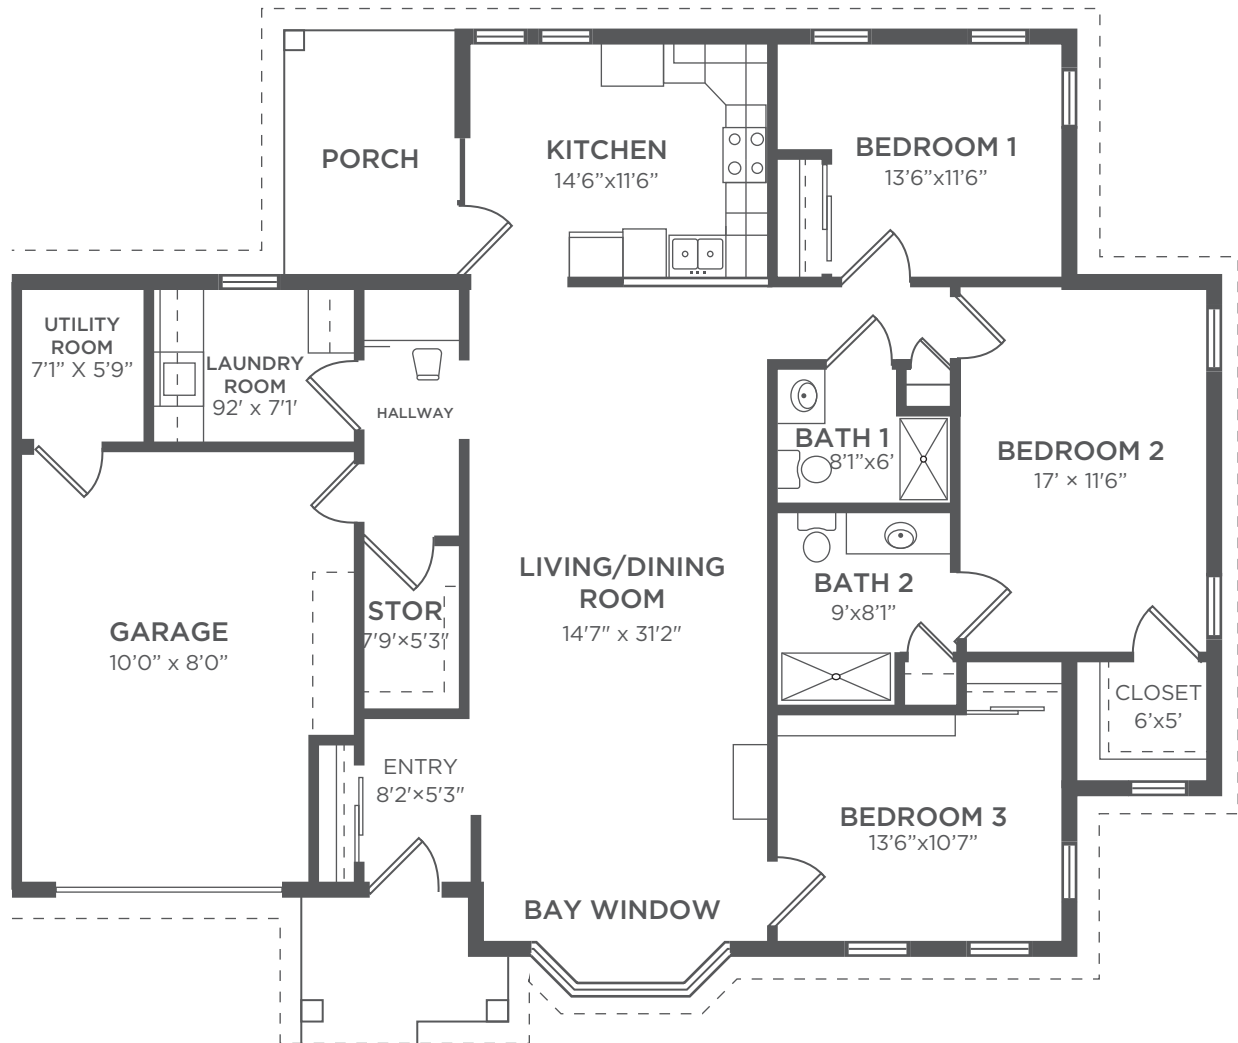

Three Bedroom

3 BEDROOMS • 2 BATH • 1,618 SQ. FT.

** On most elevations*

All sizes are approximate measurements

5121 North Bend Road | Cincinnati, Ohio 45211
(513) 347-1470 | BayleyExpansion.org