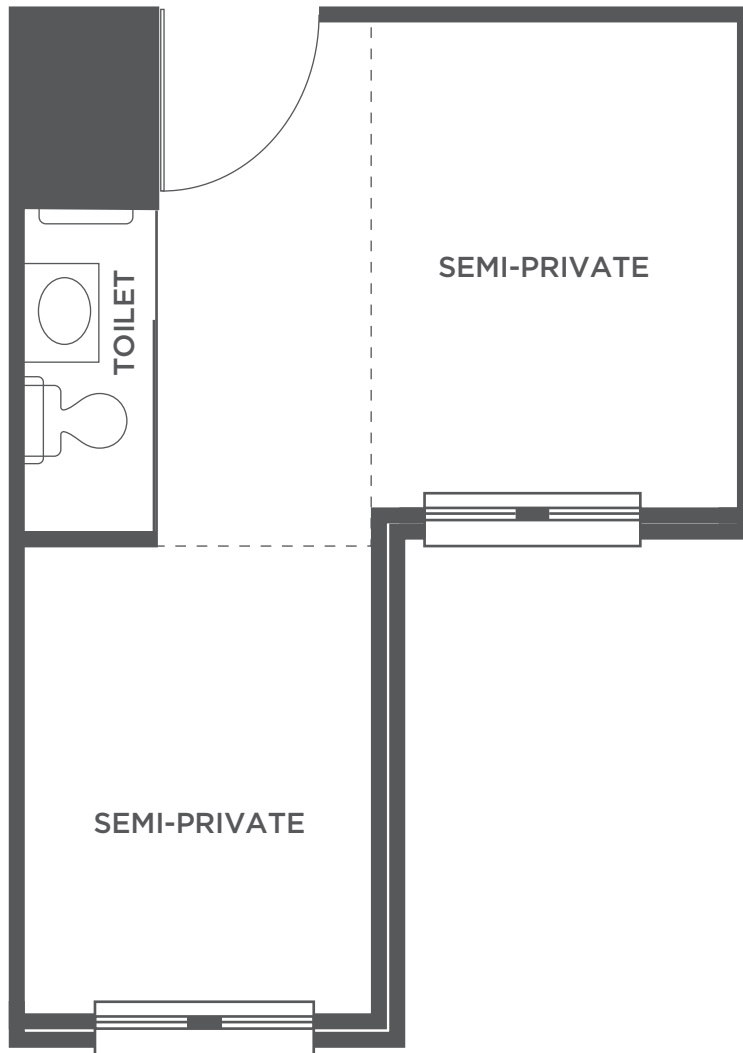

Semi-Private Room

SEMI-PRIVATE ROOM • 360 SQ. FT.

** On most elevations*

All sizes are approximate measurements

5121 North Bend Road | Cincinnati, Ohio 45211
(513) 347-1470 | BayleyExpansion.org