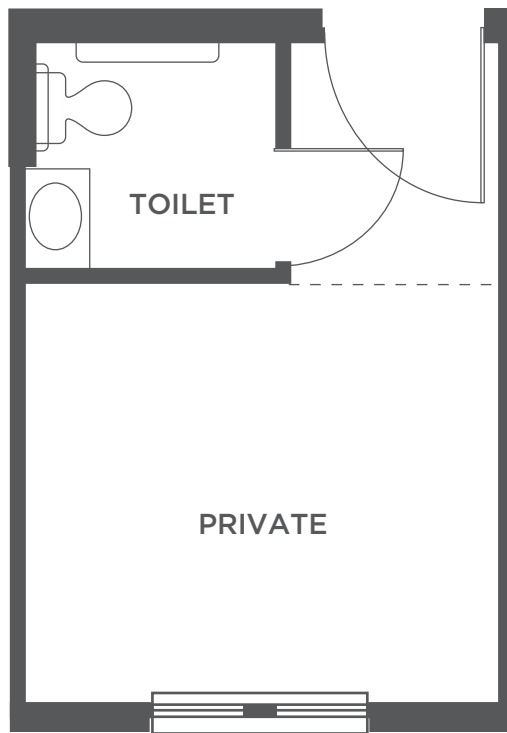

# Private Room

PRIVATE ROOM • 201 SQ. FT.

*\* On most elevations*

*All sizes are approximate measurements*

5121 North Bend Road | Cincinnati, Ohio 45211  
(513) 347-1470 | [BayleyExpansion.org](http://BayleyExpansion.org)