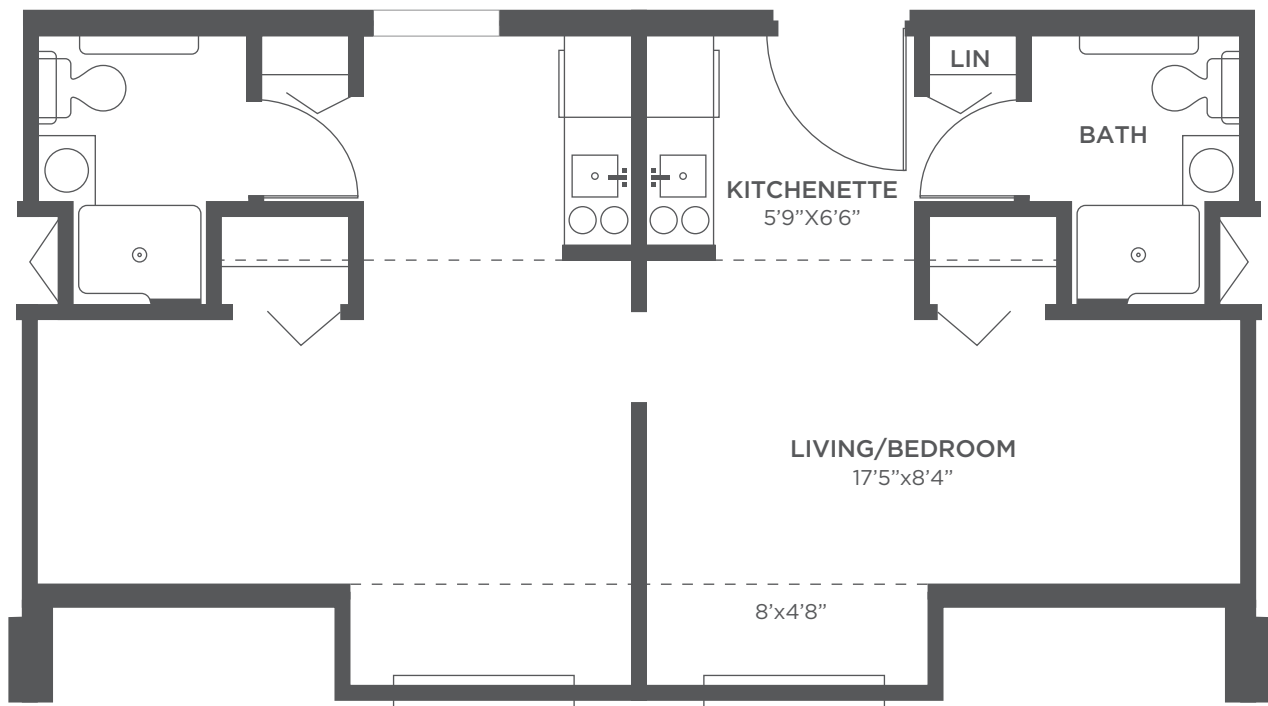

Two Room Suite

2 ROOMS • 556 SQ. FT.

** On most elevations*

All sizes are approximate measurements

5121 North Bend Road | Cincinnati, Ohio 45211
(513) 347-1470 | BayleyExpansion.org