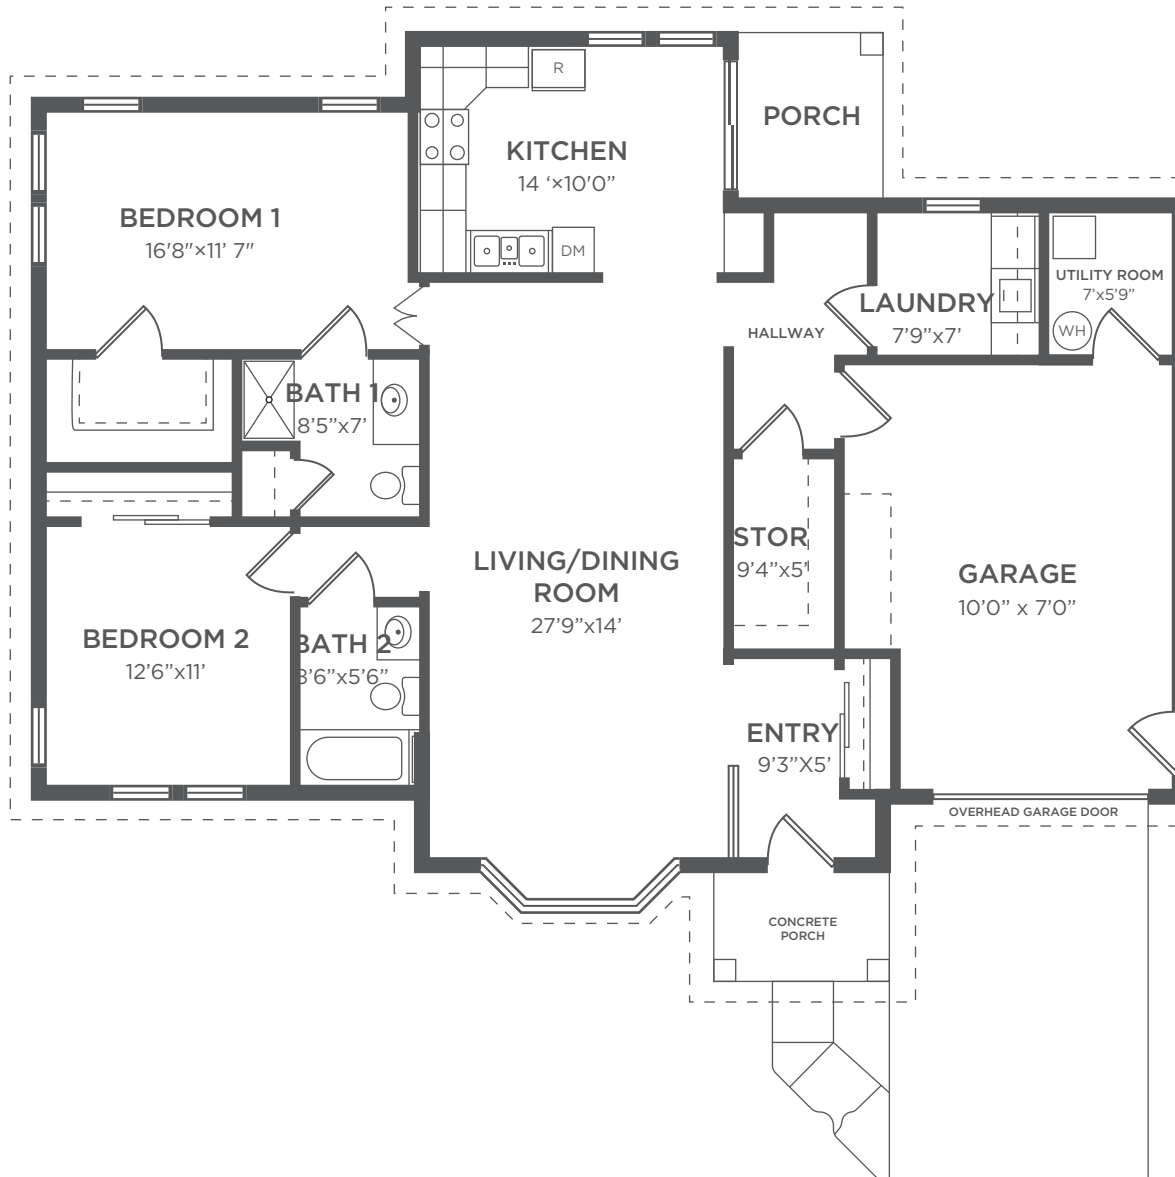

Two Bedroom

2 BEDROOMS • 2 BATH • 1,407 SQ. FT.

* On most elevations

All sizes are approximate measurements

5121 North Bend Road | Cincinnati, Ohio 45211
(513) 347-1470 | BayleyExpansion.org