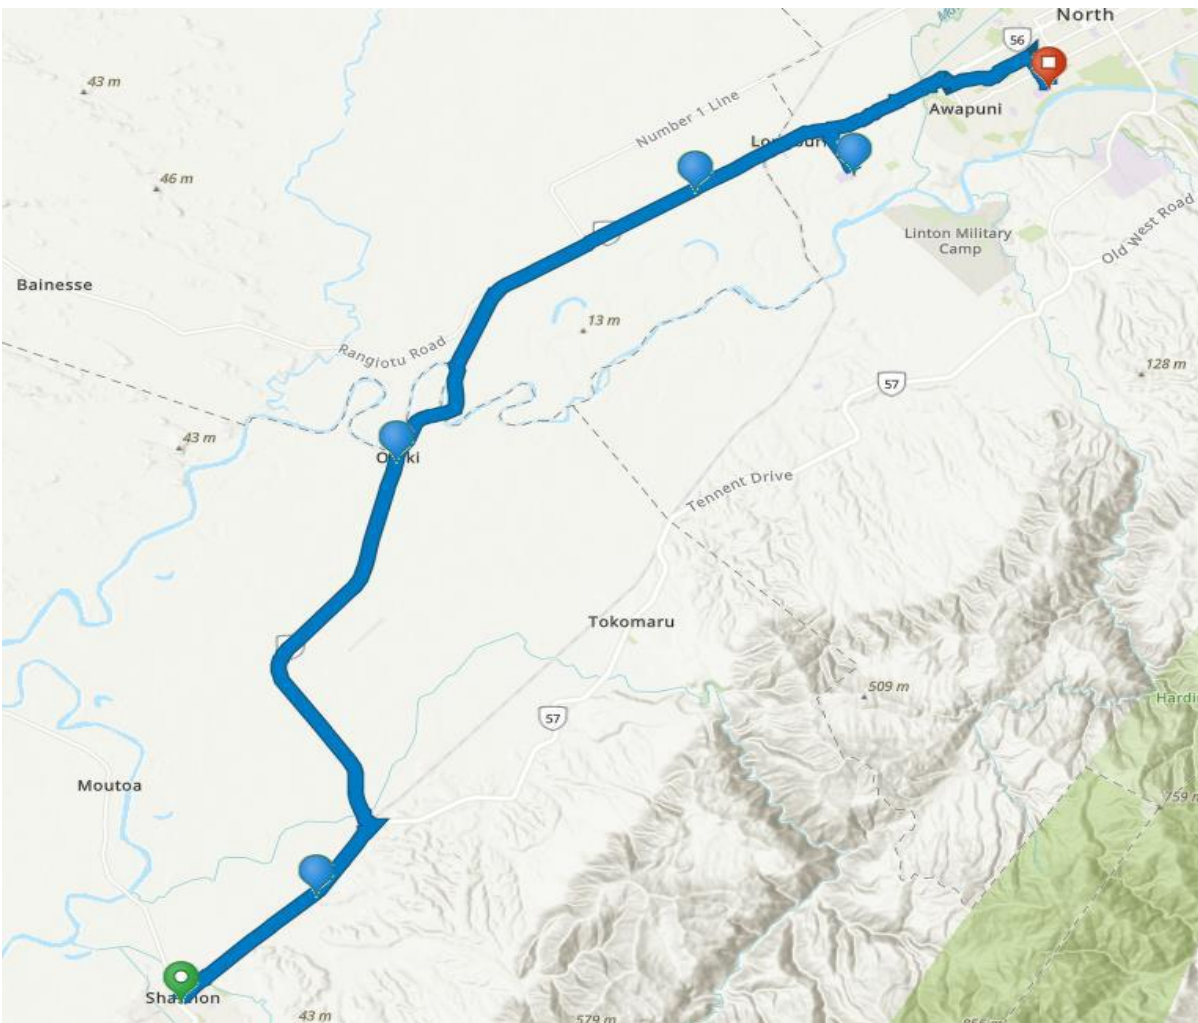

LAC Bus S

D080209: Shannon – Longburn Adventist College / St Peter's College / Palmerston North Adventist Christian School

Bus stop and timetable information

Timings	AM
7.50am	Pick at Shannon Railway Station
	Pick up Opiki Rd Tane Rd intersection
	Pick up SH56 and Karere Rd intersection
8.25am	Drop off Longburn Adventist College
8.35am	Drop off Palmerston North Adventist Christian School
	PM
3.20pm	Pick up: St Peters College
3.35pm	Pick up: Palmerston North Adventist Christian School
3.45pm	Pick up: Longburn Adventist College
	Drop off at Opiki Hall
4.15pm	Drop off: Shannon Railway Station