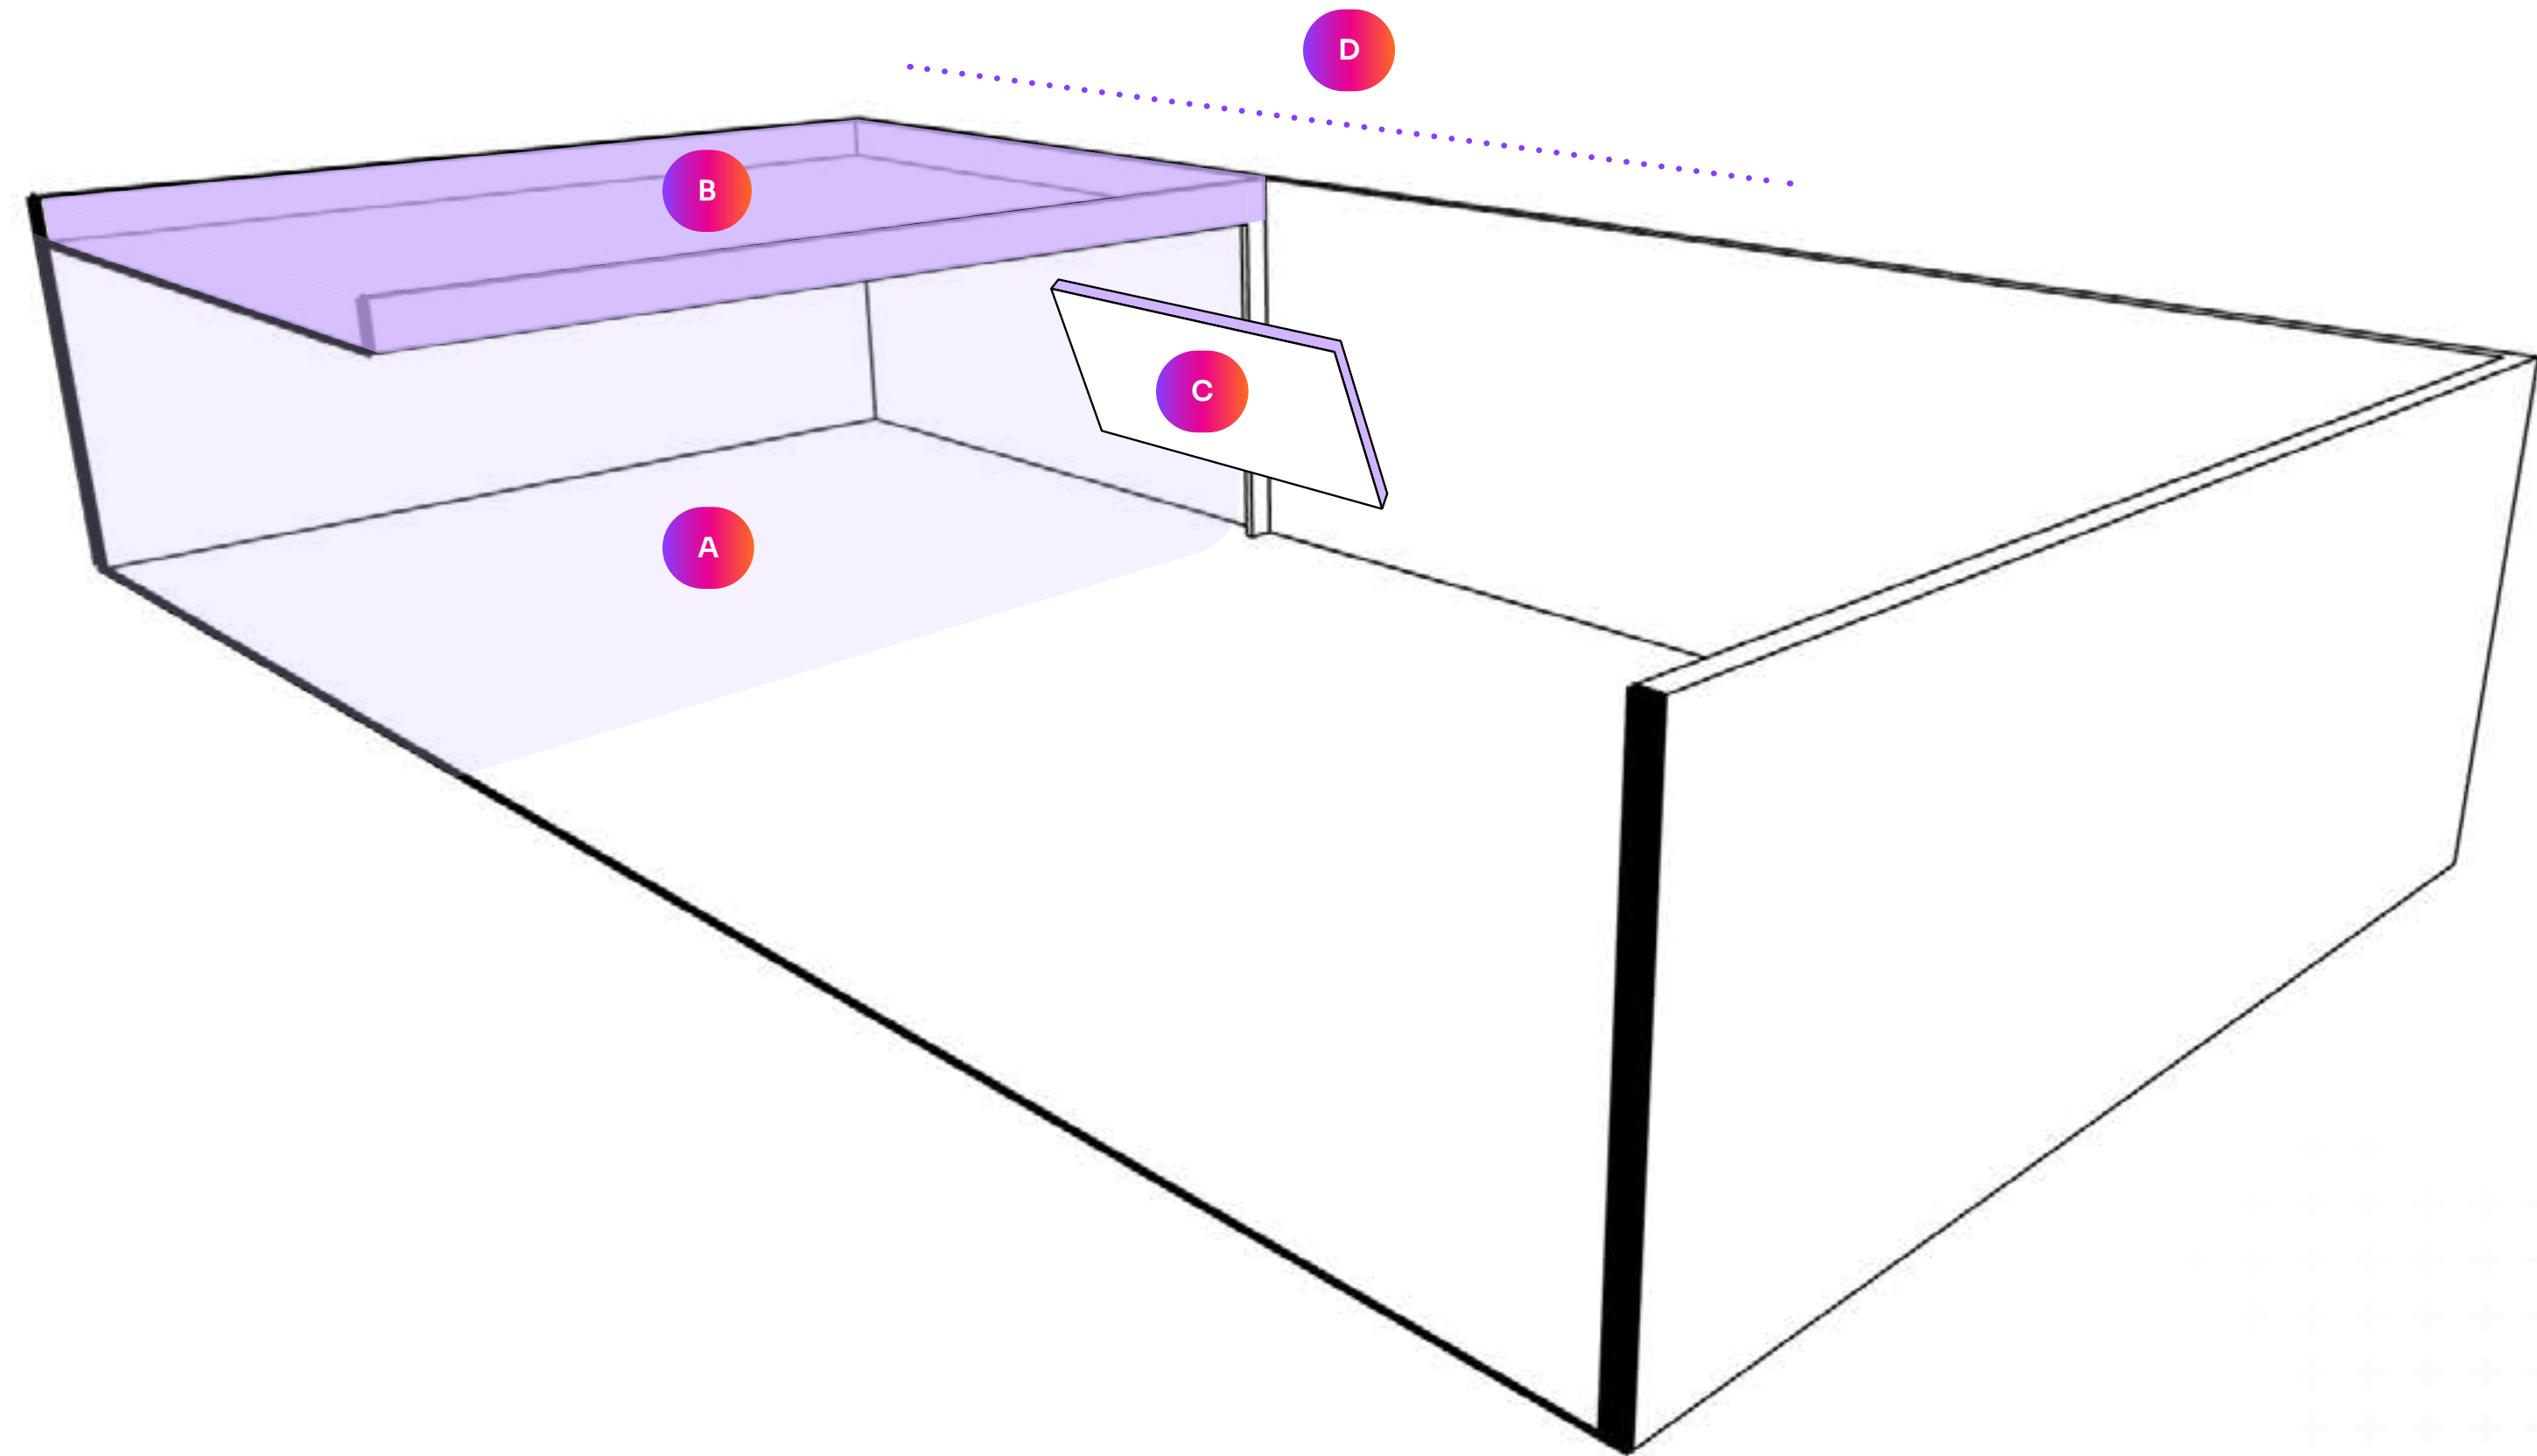

Stage 1 Iso

Features

- W60' D120' H19'
- 3-Wall CYC
- Direct Parking Lot Access
- DSL Access
- Fisher Flats Available

Key

- A. 3-Wall CYC
  W56' D43' H22'
- B. Full Motion Gantry System and Flat System
  W59' D47'
- C. Flying Flat
- D. Light Grid 80'

Description

3-Wall CYC, Soundproof, Full Motion Gantry System, Water Set Capability, Gas Line

Size

7,400 SQF
W60' D124' H23'

[Click Here to Access our 3D Tour](#)