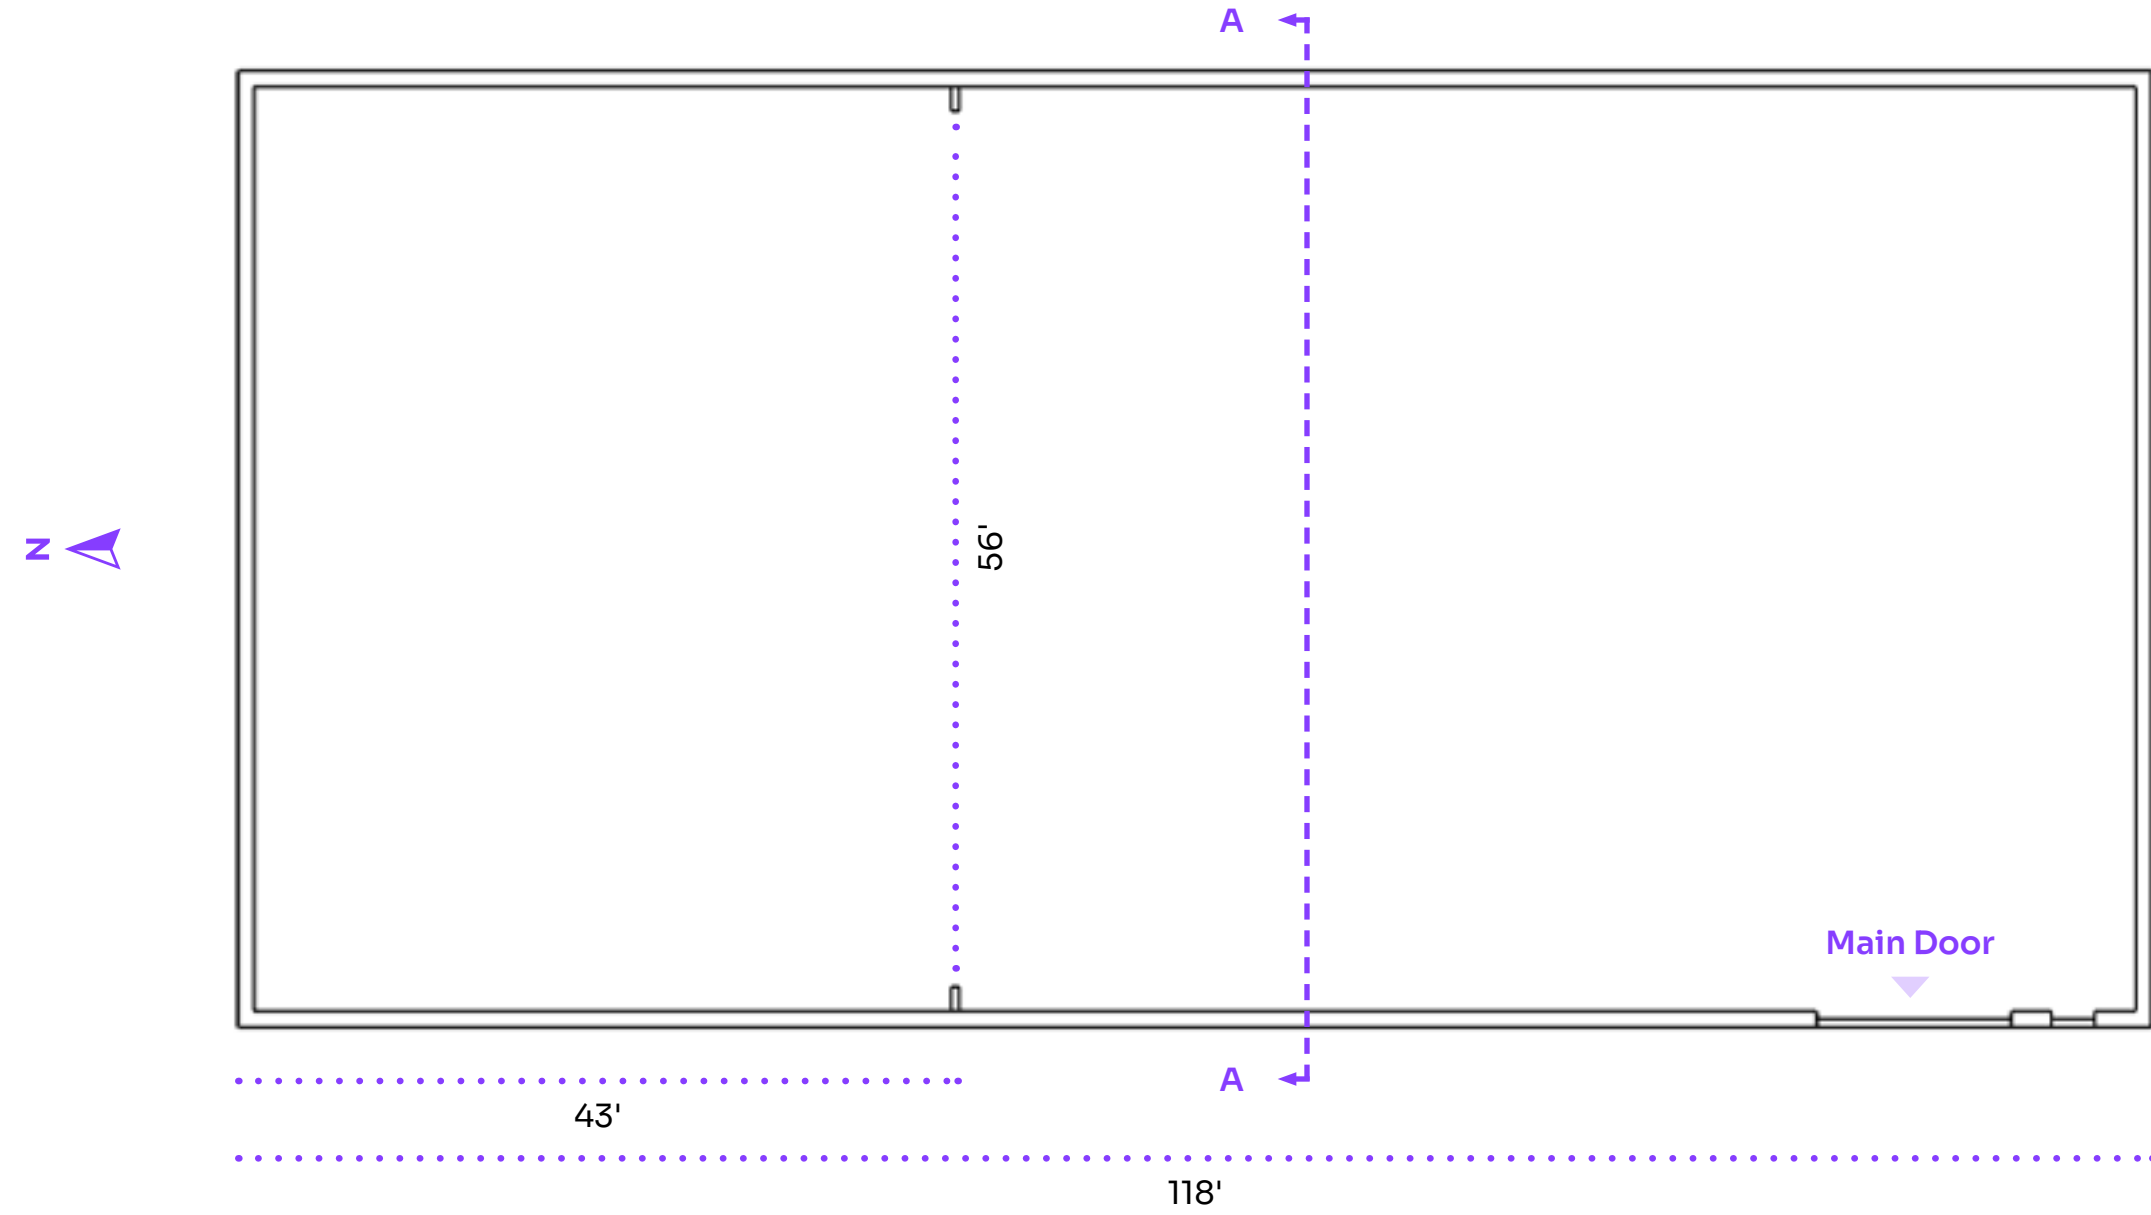

## Size

7,400 SQF  
W60' D124' H23'

## Features

- W60' D120' H19'
- 3-Wall CYC
- Direct Parking Lot Access
- DSL Access
- Fisher Flats Available