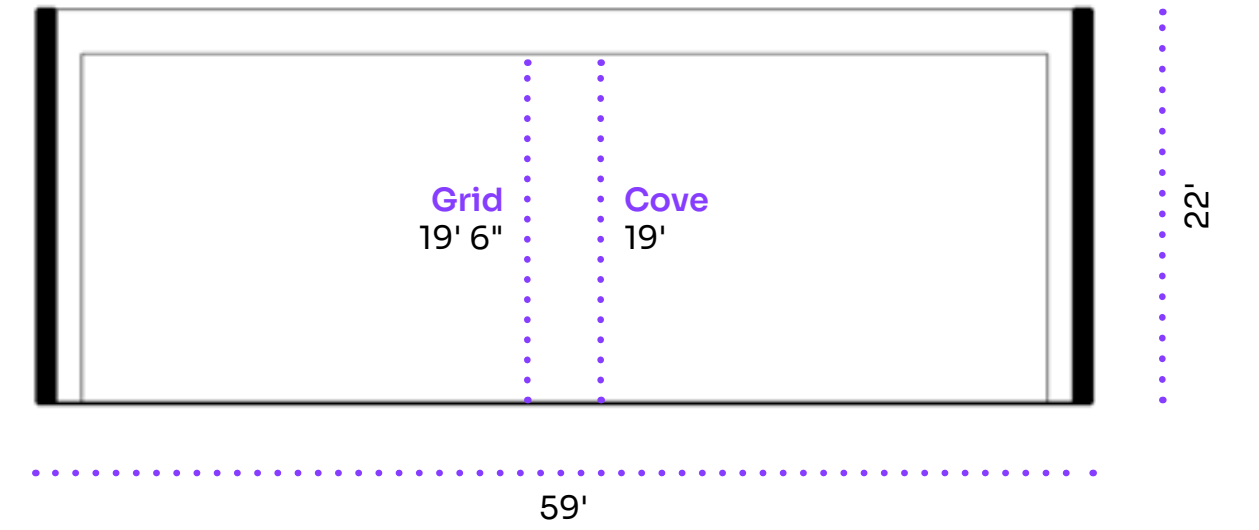

A. South Elevation Section Stage Configuration