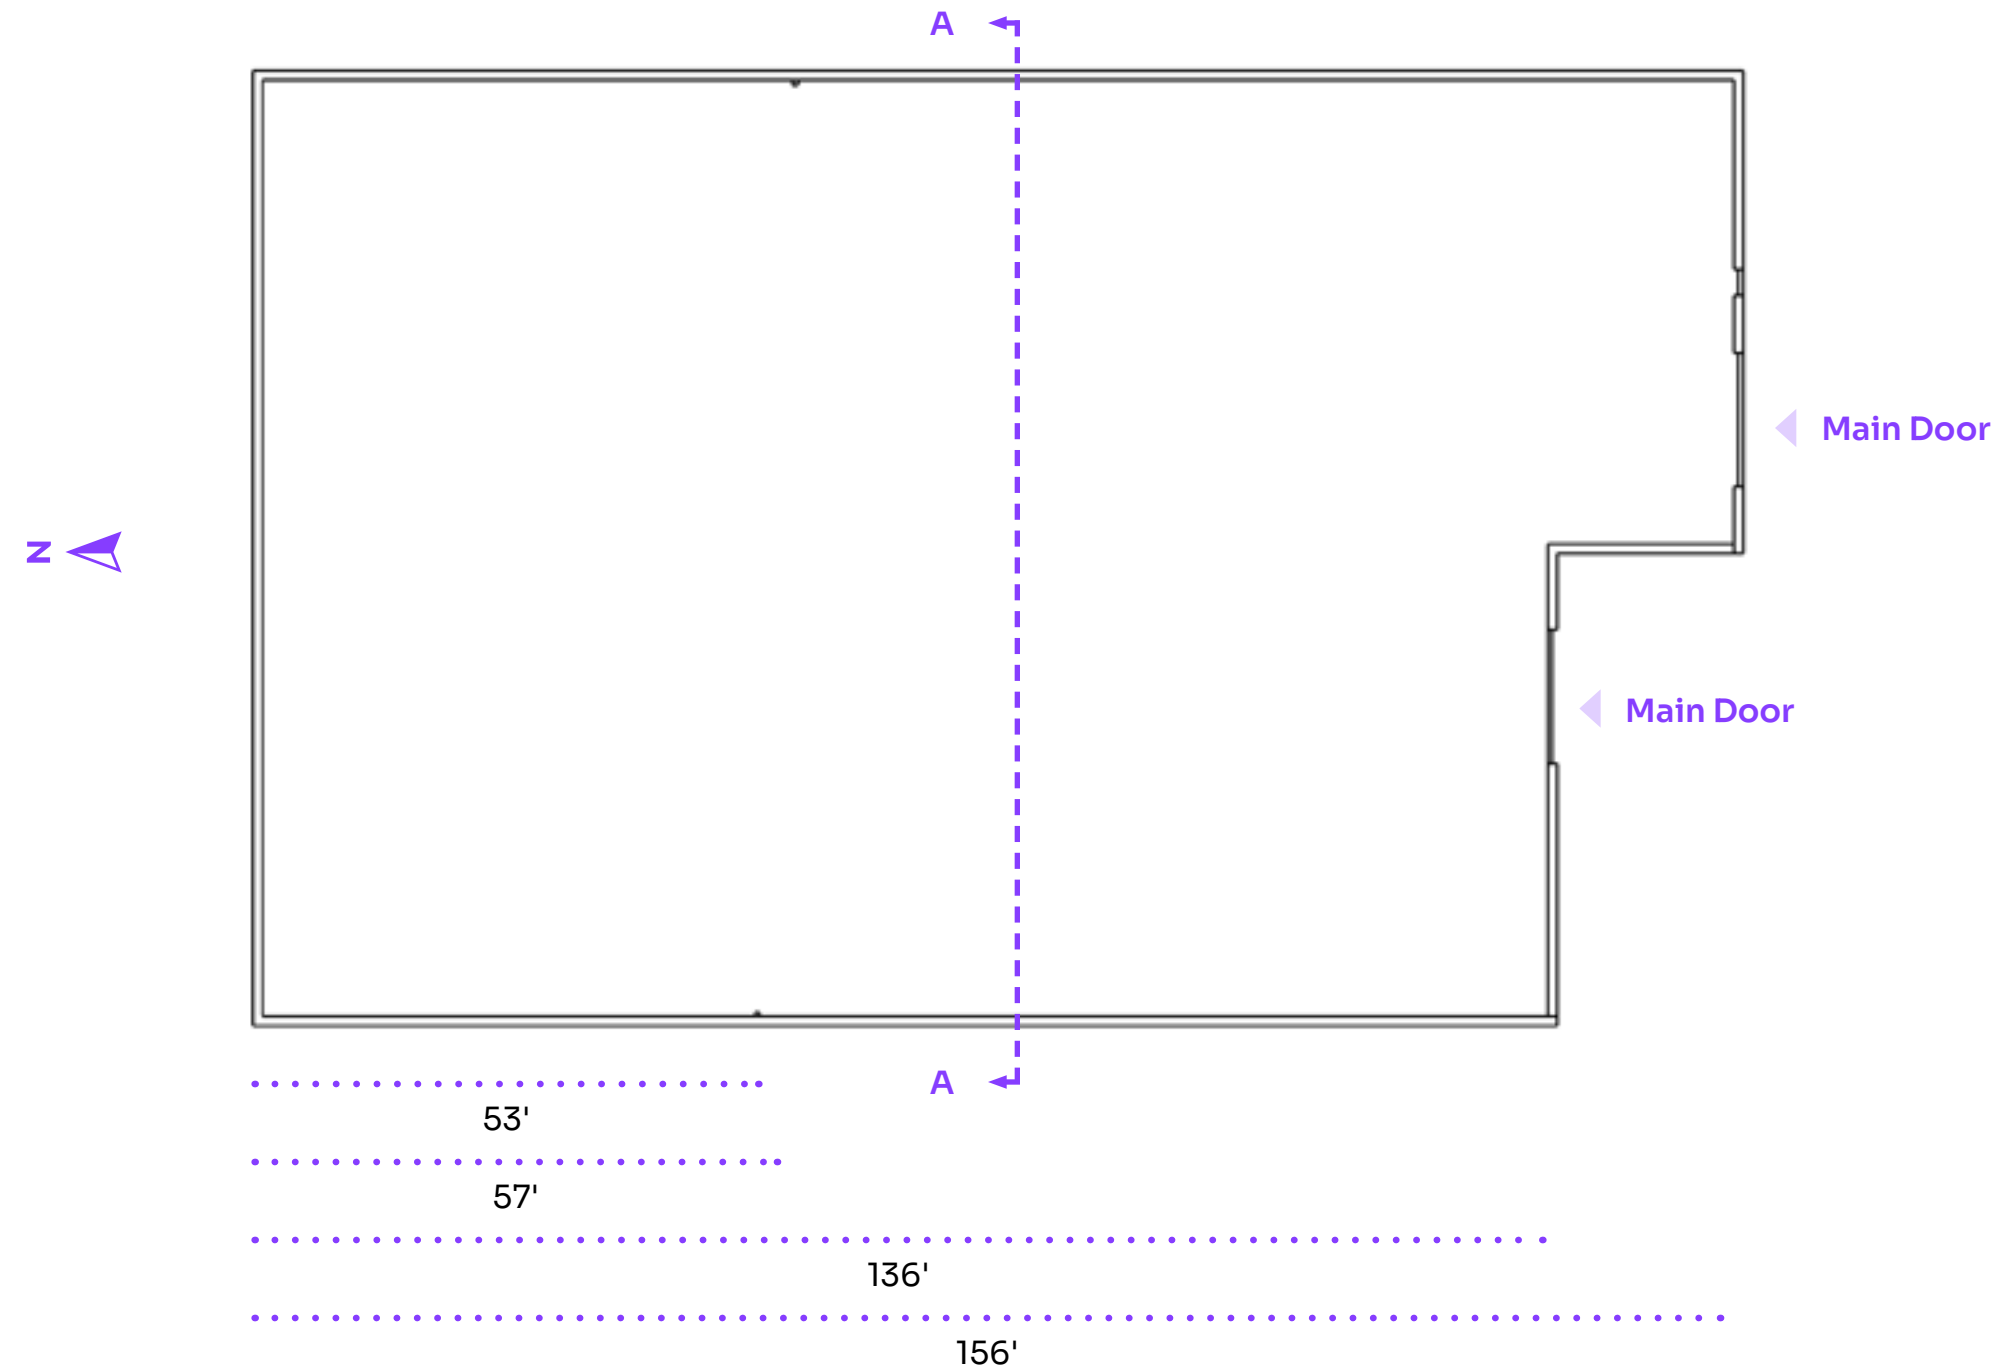

A. South Elevation Section Stage Configuration

Stage 3 Plan

Features

- 16,000 SQF
- W100' D160' H25'
- 3-Wall CYC
- Concrete Floors
- Water Set Capability Optional Digi Green Curtain
- "Big Bertha," One of the Largest Pre-Built Lightboxes in the World
- Installed Multiple Lightboxes
- Flying Flats
- Full Motion Gantry System
- Lighting Grid
- Elephant Doors
- Wardrobe and Makeup Room
- Client Lounge Area
- WiFi Enabled
- Dock-High Loading
- Within the Thirty-Mile Zone
- Easy Access to Freeways (405 and 710)

Our Biggest Stage + Event Space

Description

3-Wall CYC, Lightbox, Digi Green Curtain, Full Motion Gantry System, Full Grid, Client Area

Size

16,000 SQF
W100' D160' H25'

South Elevation Stage Doors