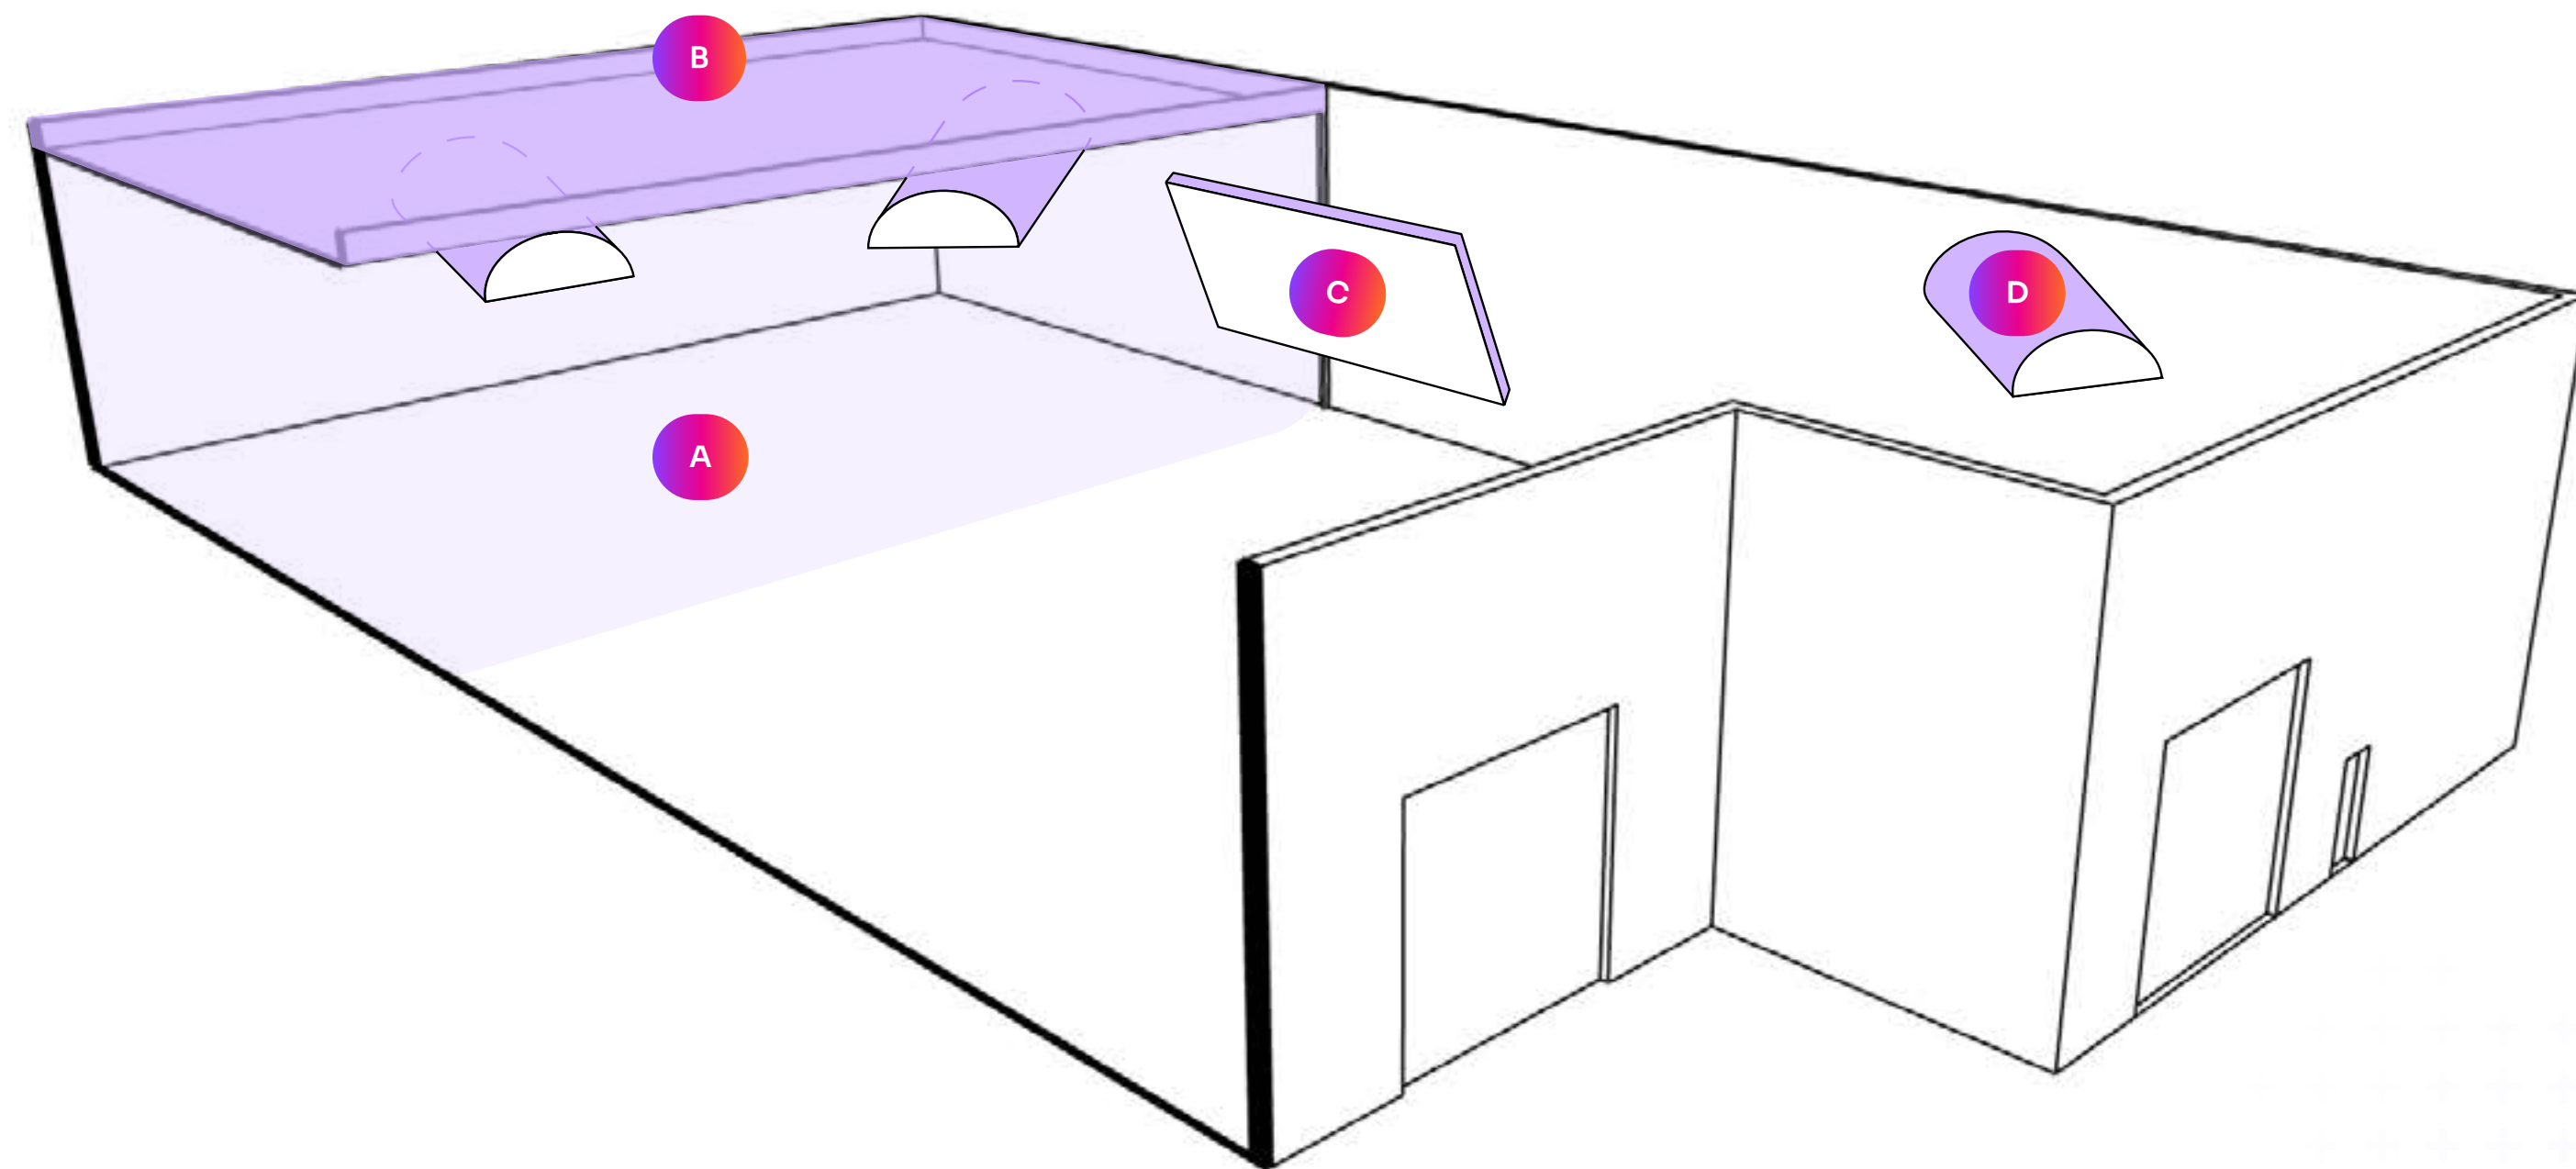

Stage 3 Iso

Features

- 16,000SQF
- W100' D160' H25'
- 3-Wall CYC
- Concrete Floors
- Water Set Capability Optional Digi Green Curtain
- "Big Bertha," One of the Largest Pre-Built Lightboxes in the World
- Installed Multiple Lightboxes
- Flying Flats
- Full Motion Gantry System
- Lighting Grid
- Elephant Doors
- Wardrobe and Makeup Room
- Client Lounge Area
- WiFi Enabled
- Dock-High Loading
- Within the Thirty-Mile Zone
- Easy Access to Freeways (405 and 710)

Key

A. 3-Wall CYC

W99' D53' H20'

B. Full Motion Gantry System and Flat System

W99' D24' 3"

C. Flying Flat

D. Light Box

Our Biggest Stage + Event Space

Description

3-Wall CYC, Lightbox, Digi Green Curtain, Full Motion Gantry System, Full Grid, Client Area

Size

16,000 SQF
W100' D160' H25'

[Click Here to Access our 3D Tour](#)