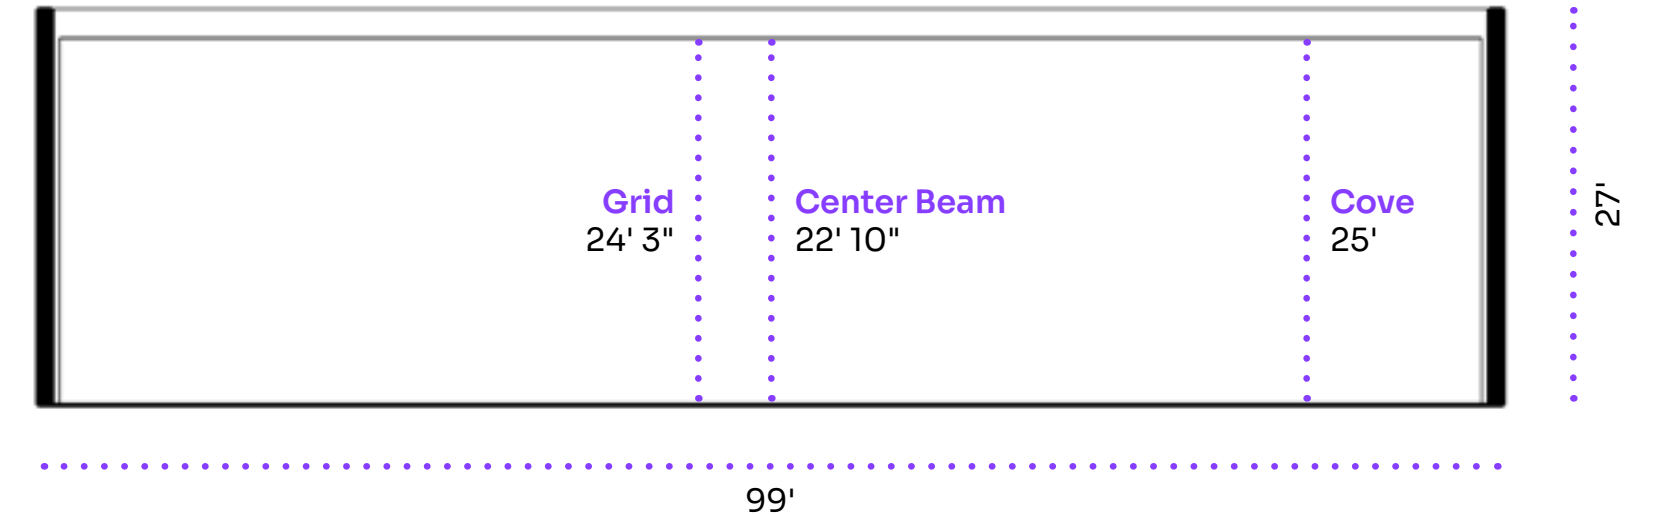

#### Size

16,000 SQF  
W100' D160' H25'

South Elevation Stage Doors

A. South Elevation Section Stage Configuration

[Click Here to Access our 3D Tour](#)