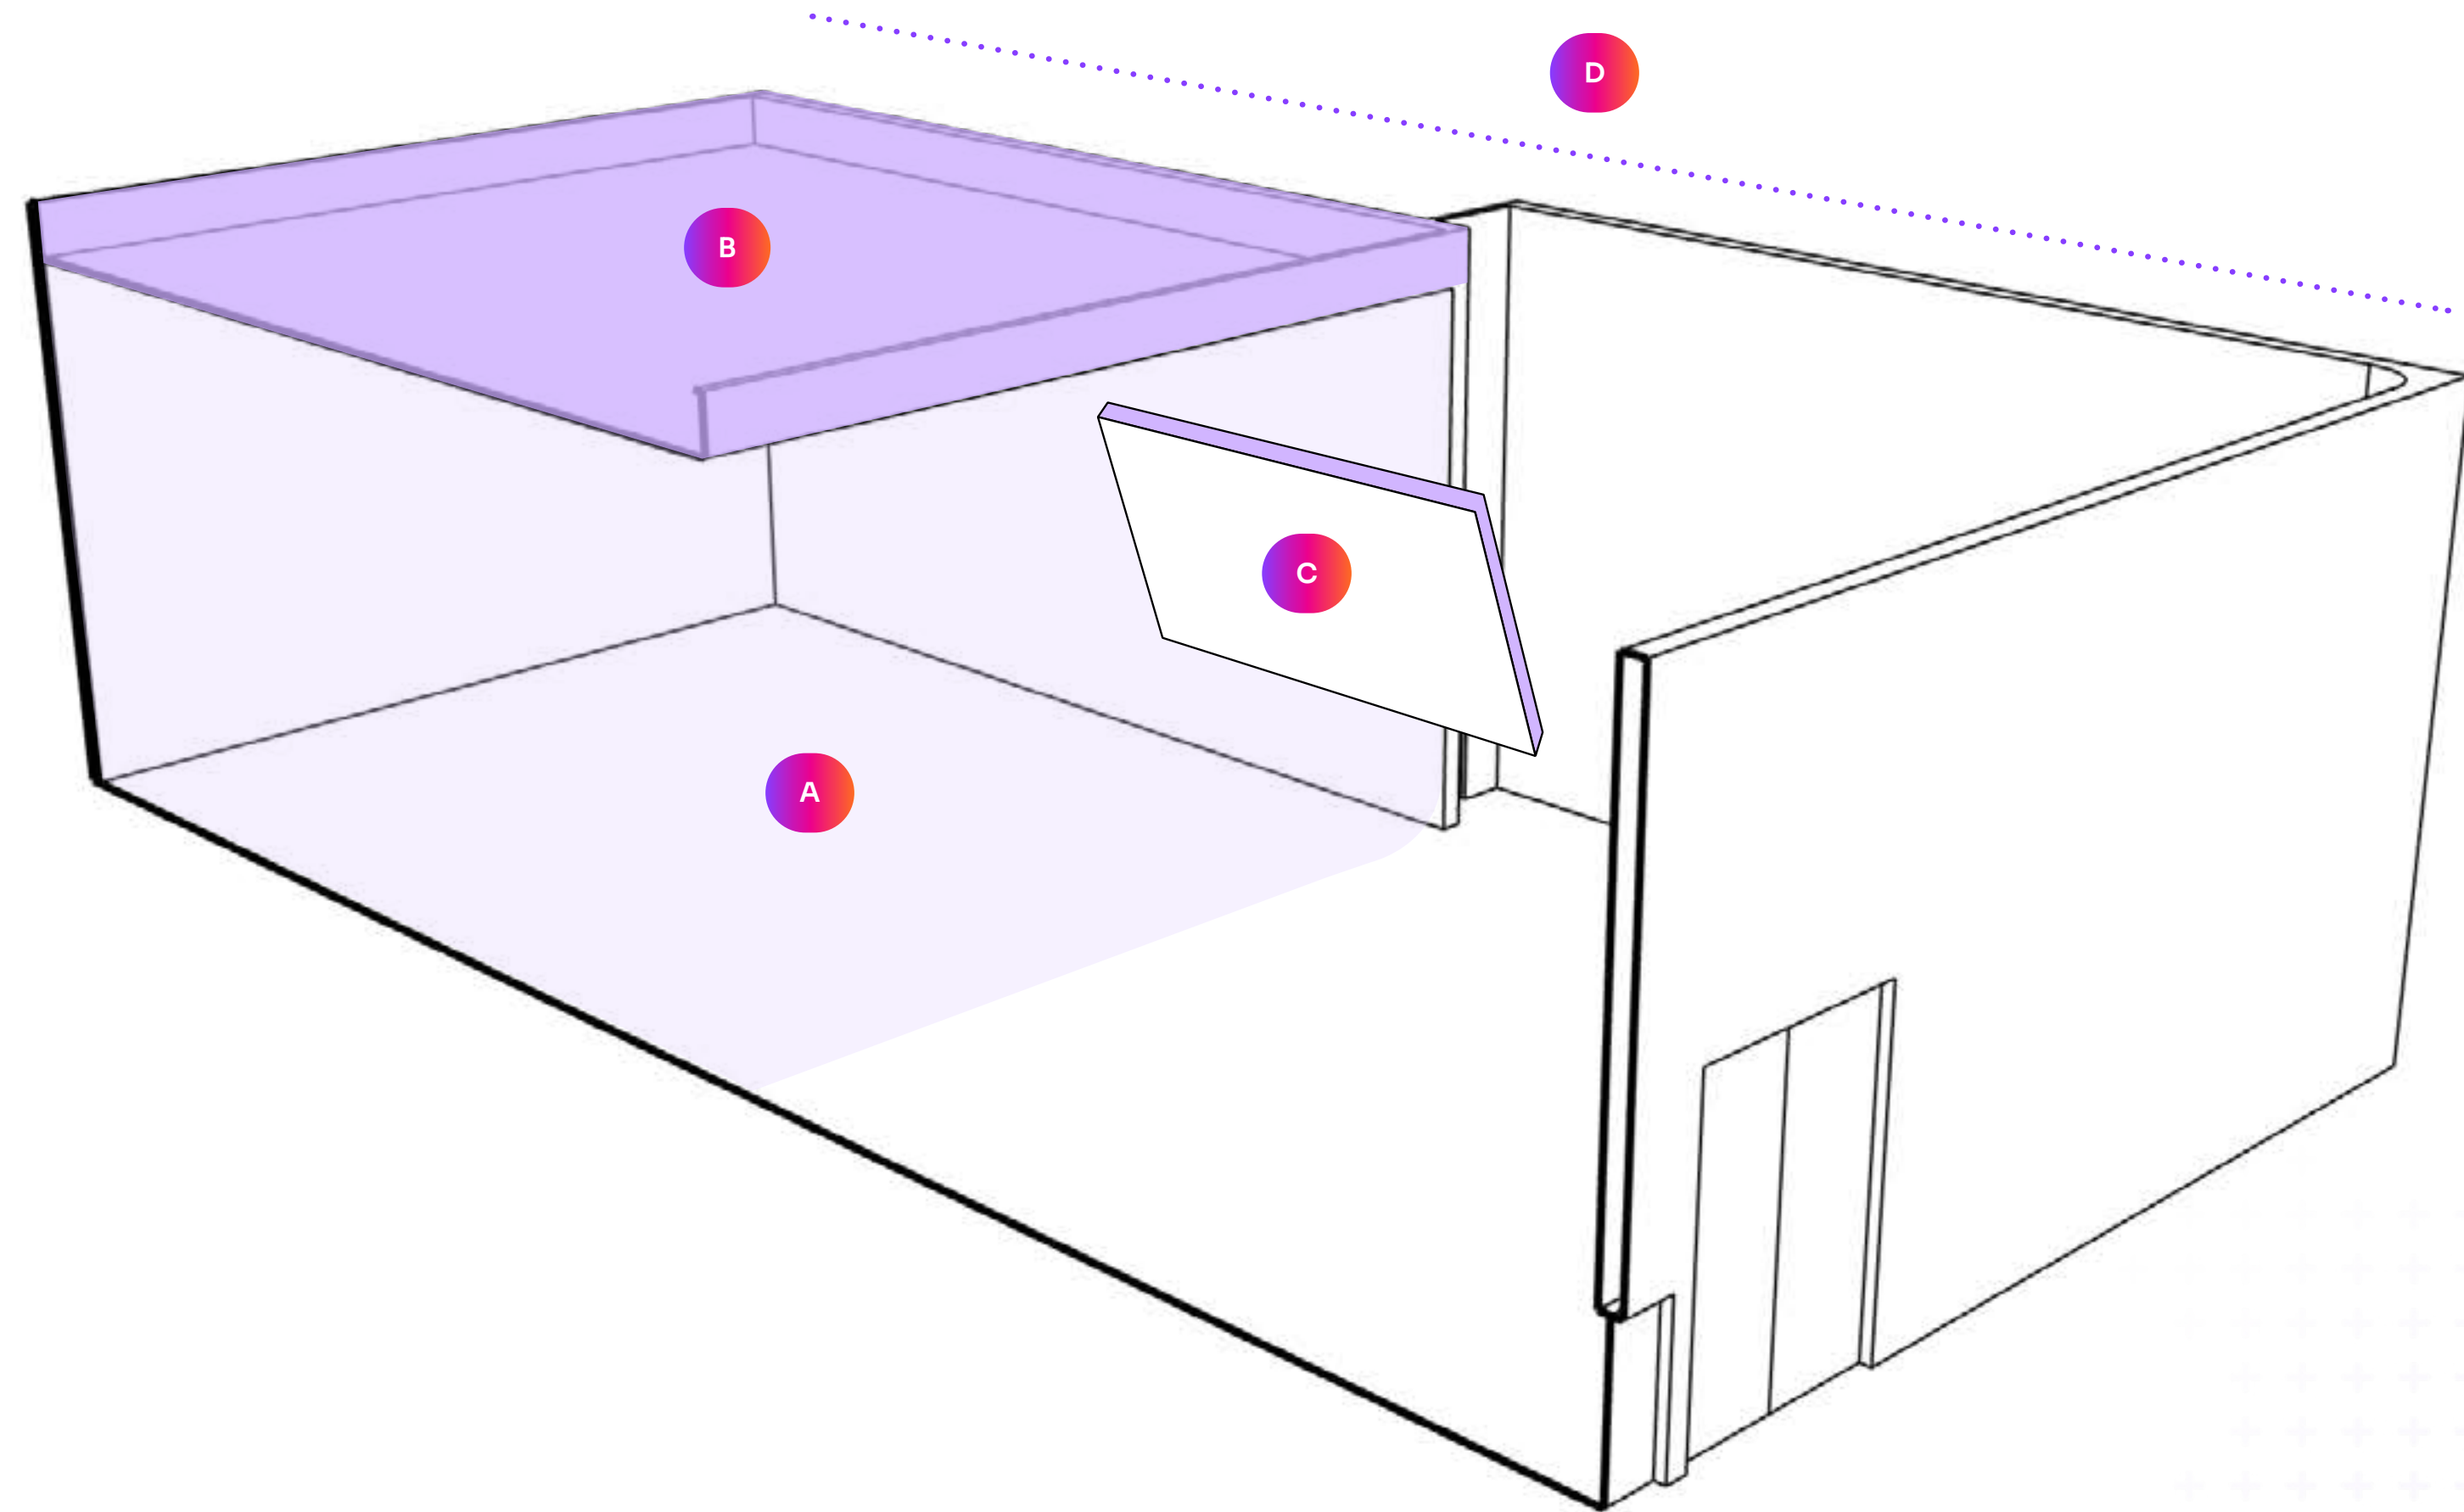

Key

A. 3-Wall CYC

W42' 6" D49' 7" D23' 6"

B. Full Motion Gantry System

W42' 6" D49' 7"

C. Flying Flat

D. Light Grid 26' AFF

Dedicated Pre-Lit Green

Description

3-Wall CYC, Green Screen; Motion Capture, SloMo, and Volumetric Capture capabilities; Pre-Lit LED, Full Motion Gantry System, Full Grid

Size

5,000 SQF
W50' D100' H28'

[Click Here to Access our 3D Tour](#)