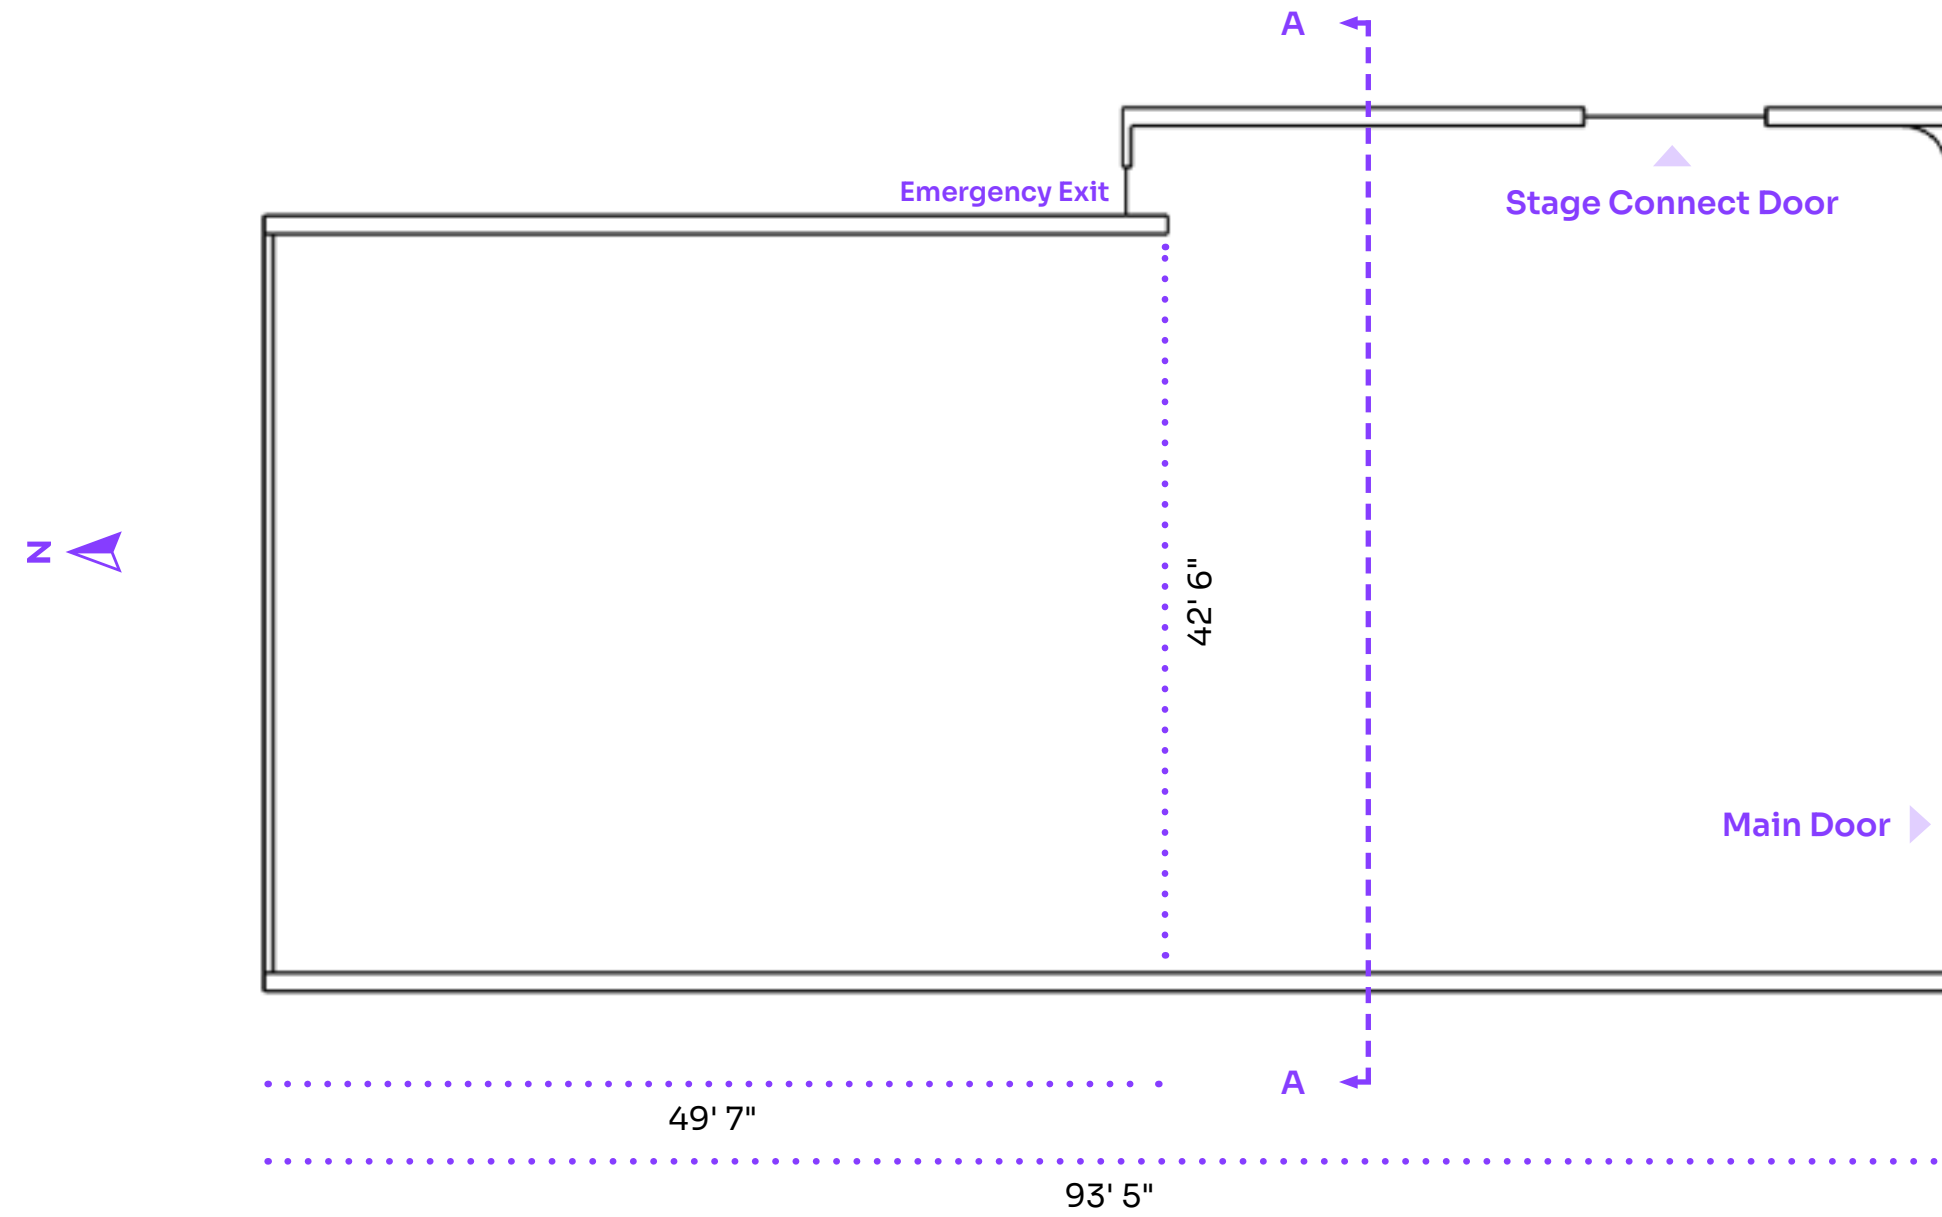

Take your set to the next level with an internal elephant door linkage to Stage 10, our XR Stage.

Details

- 5,000 SQF
- W50' D100' H28'
- 3-Wall CYC
- Motion Capture, SloMo, and Volumetric Capture capabilities
- Dedicated Green
- Pre-Lit LED
- Interconnects with Stage 10 via 10'X10' elephant doors
- Concrete Floors
- 1 (16'X40') Flying Flat
- Full Motion Gantry System
- Full Grid
- Dedicated ethernet access up to 1 Gbps available**
- Accessible by Vehicle

Description

3-Wall CYC, Green Screen; Motion Capture, SloMo, and Volumetric Capture capabilities; Pre-Lit LED, Full Motion Gantry System, Full Grid

Size

5,000 SQF
W50' D100' H28'

Stage 11 Plan

Features

- 5,000 SQF
- W50' D100' H28'
- 3-Wall CYC
- Motion Capture, SloMo, and Volumetric Capture capabilities
- Dedicated Green
- Pre-Lit LED
- Interconnects with Stage 10 via 10'X10' elephant doors
- Concrete Floors
- 1 (16'X40') Flying Flat
- Full Motion Gantry System
- Full Grid
- Dedicated ethernet access up to 1 Gbps available**
- Accessible by Vehicle

Dedicated Pre-Lit Green

Description

3-Wall CYC, Green Screen; Motion Capture, SloMo, and Volumetric Capture capabilities; Pre-Lit LED, Full Motion Gantry System, Full Grid

Size

5,000 SQF
W50' D100' H28'

A. South Elevation Section Stage Configuration

South Elevation Stage Doors

East Elevation Stage Doors

[Click Here to Access our 3D Tour](#)

Stage 11 Iso

Features

- 5,000 SQF
- W50' D100' H28'
- 3-Wall CYC
- Motion Capture, SloMo, and Volumetric Capture capabilities
- Dedicated Green
- Pre-Lit LED
- Interconnects with Stage 10 via 10'X10' elephant doors
- Concrete Floors
- 1 (16'X40') Flying Flat
- Full Motion Gantry System
- Full Grid
- Dedicated ethernet access up to 1 Gbps available**
- Accessible by Vehicle