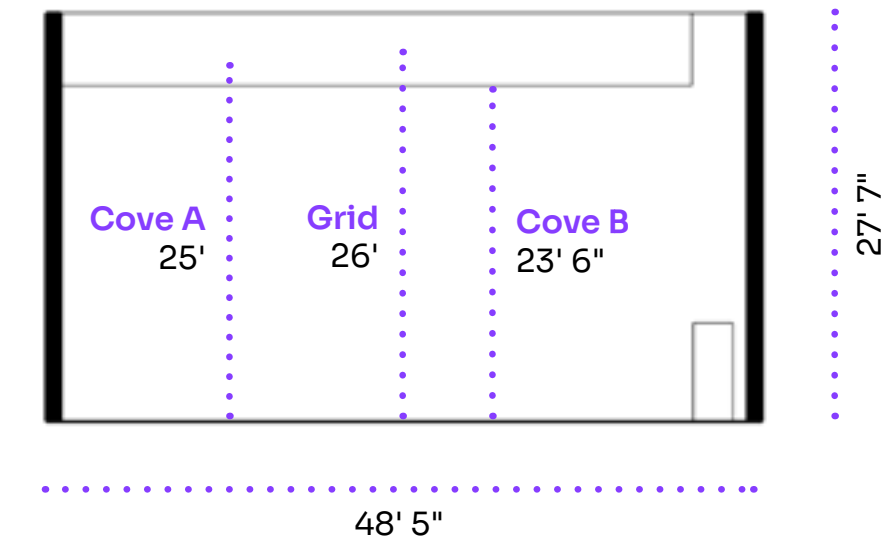

Take your set to the next level with an internal elephant door linkage to Stage 10, our XR Stage.

Details

- 5,000 SQF
- W50' D100' H28'
- 3-Wall CYC
- Motion Capture, SloMo, and Volumetric Capture capabilities
- Dedicated Green
- Pre-Lit LED
- Interconnects with Stage 10 via 10'X10' elephant doors
- Concrete Floors
- 1 (16'X40') Flying Flat
- Full Motion Gantry System
- Full Grid
- Dedicated ethernet access up to 1 Gbps available**
- Accessible by Vehicle

Description

3-Wall CYC, Green Screen; Motion Capture, SloMo, and Volumetric Capture capabilities; Pre-Lit LED, Full Motion Gantry System, Full Grid

Size

5,000 SQF
W50' D100' H28'

Stage 11 Plan

Features

- 5,000 SQF
- W50' D100' H28'
- 3-Wall CYC
- Motion Capture, SloMo, and Volumetric Capture capabilities
- Dedicated Green
- Pre-Lit LED
- Interconnects with Stage 10 via 10'X10' elephant doors
- Concrete Floors
- 1 (16'X40') Flying Flat
- Full Motion Gantry System
- Full Grid
- Dedicated ethernet access up to 1 Gbps available**
- Accessible by Vehicle

Dedicated Pre-Lit Green

Description

3-Wall CYC, Green Screen; Motion Capture, SloMo, and Volumetric Capture capabilities; Pre-Lit LED, Full Motion Gantry System, Full Grid

Size

5,000 SQF
W50' D100' H28'

A. South Elevation Section Stage Configuration

Description

3-Wall CYC, Green Screen; Motion Capture, SloMo, and Volumetric Capture capabilities; Pre-Lit LED, Full Motion Gantry System, Full Grid

Size

5,000 SQF
W50' D100' H28'

[Click Here to Access our 3D Tour](#)