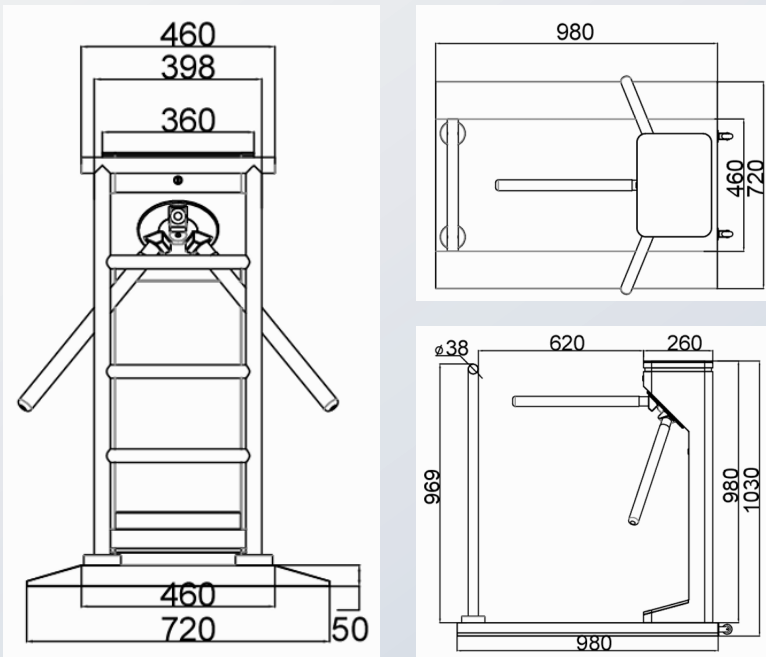

DIMENSIONS

HIGHLIGHTS

- Durable, high operational reliability, and fast response
- Selectable transponder-based, ticket-based, or freely rotating exit mode
- Automatic anti-panic folding arms in the event of power failure or fire alarm
- Integrated LED display for clear access signals
- Efficient access control for indoor and outdoor areas

Accessories (Optional)

- iDTRONIC RFID Built-In Reader R840
- QR Code/ RFID Reader ID 1500/1200
- Remote Control (Wired / Wireless)
- Installation of third-party readers (e.g., MIFARE, LEGIC, EM, HID, etc.)