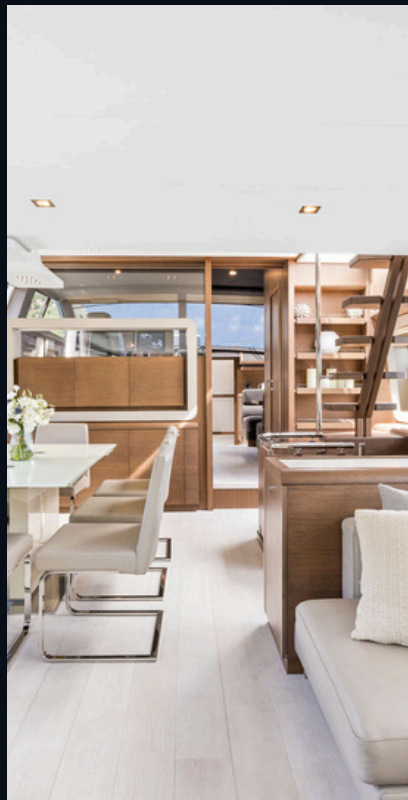

MORE DETAILS