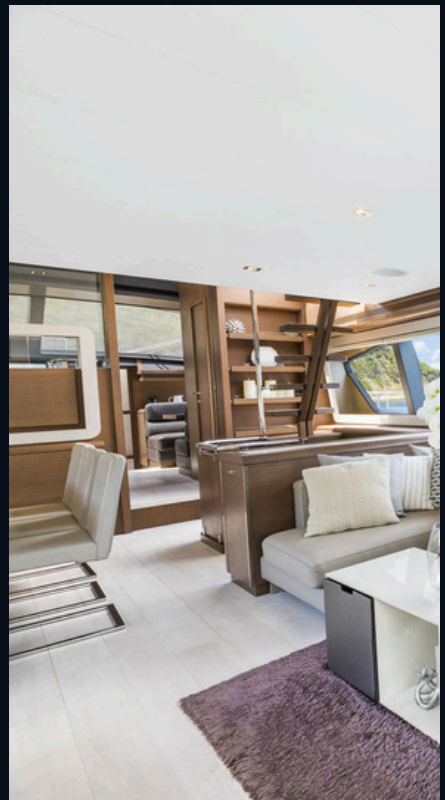

MORE DETAILS