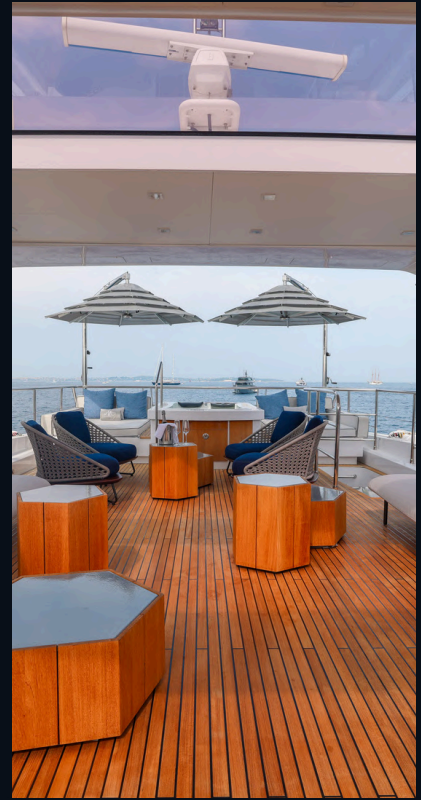

MORE DETAILS