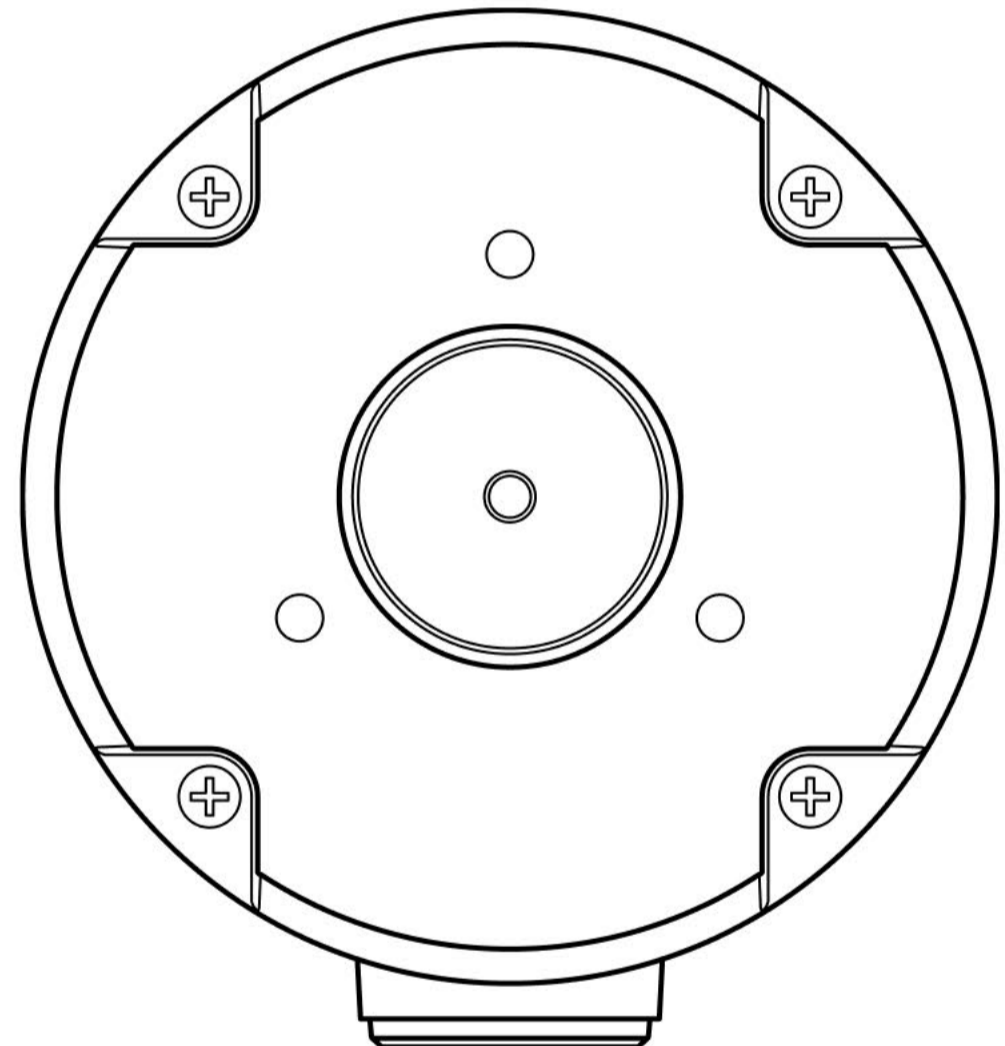

Junction box

Wall mount junction box for Bullet Series cameras

LUM-ACC-JB-02

Conceal and improve the long-term durability of camera cabling and installation.

Ø104.4mm

Specifications

Weight

0.36kg (0.79lb)

Dimensions

Ø104.4 × 57.0mm
(4.11" × 2.24")

Material

Aluminum alloy

Compatible Cameras

LUM-REC-B500, LUM-REC-B800

Color

White