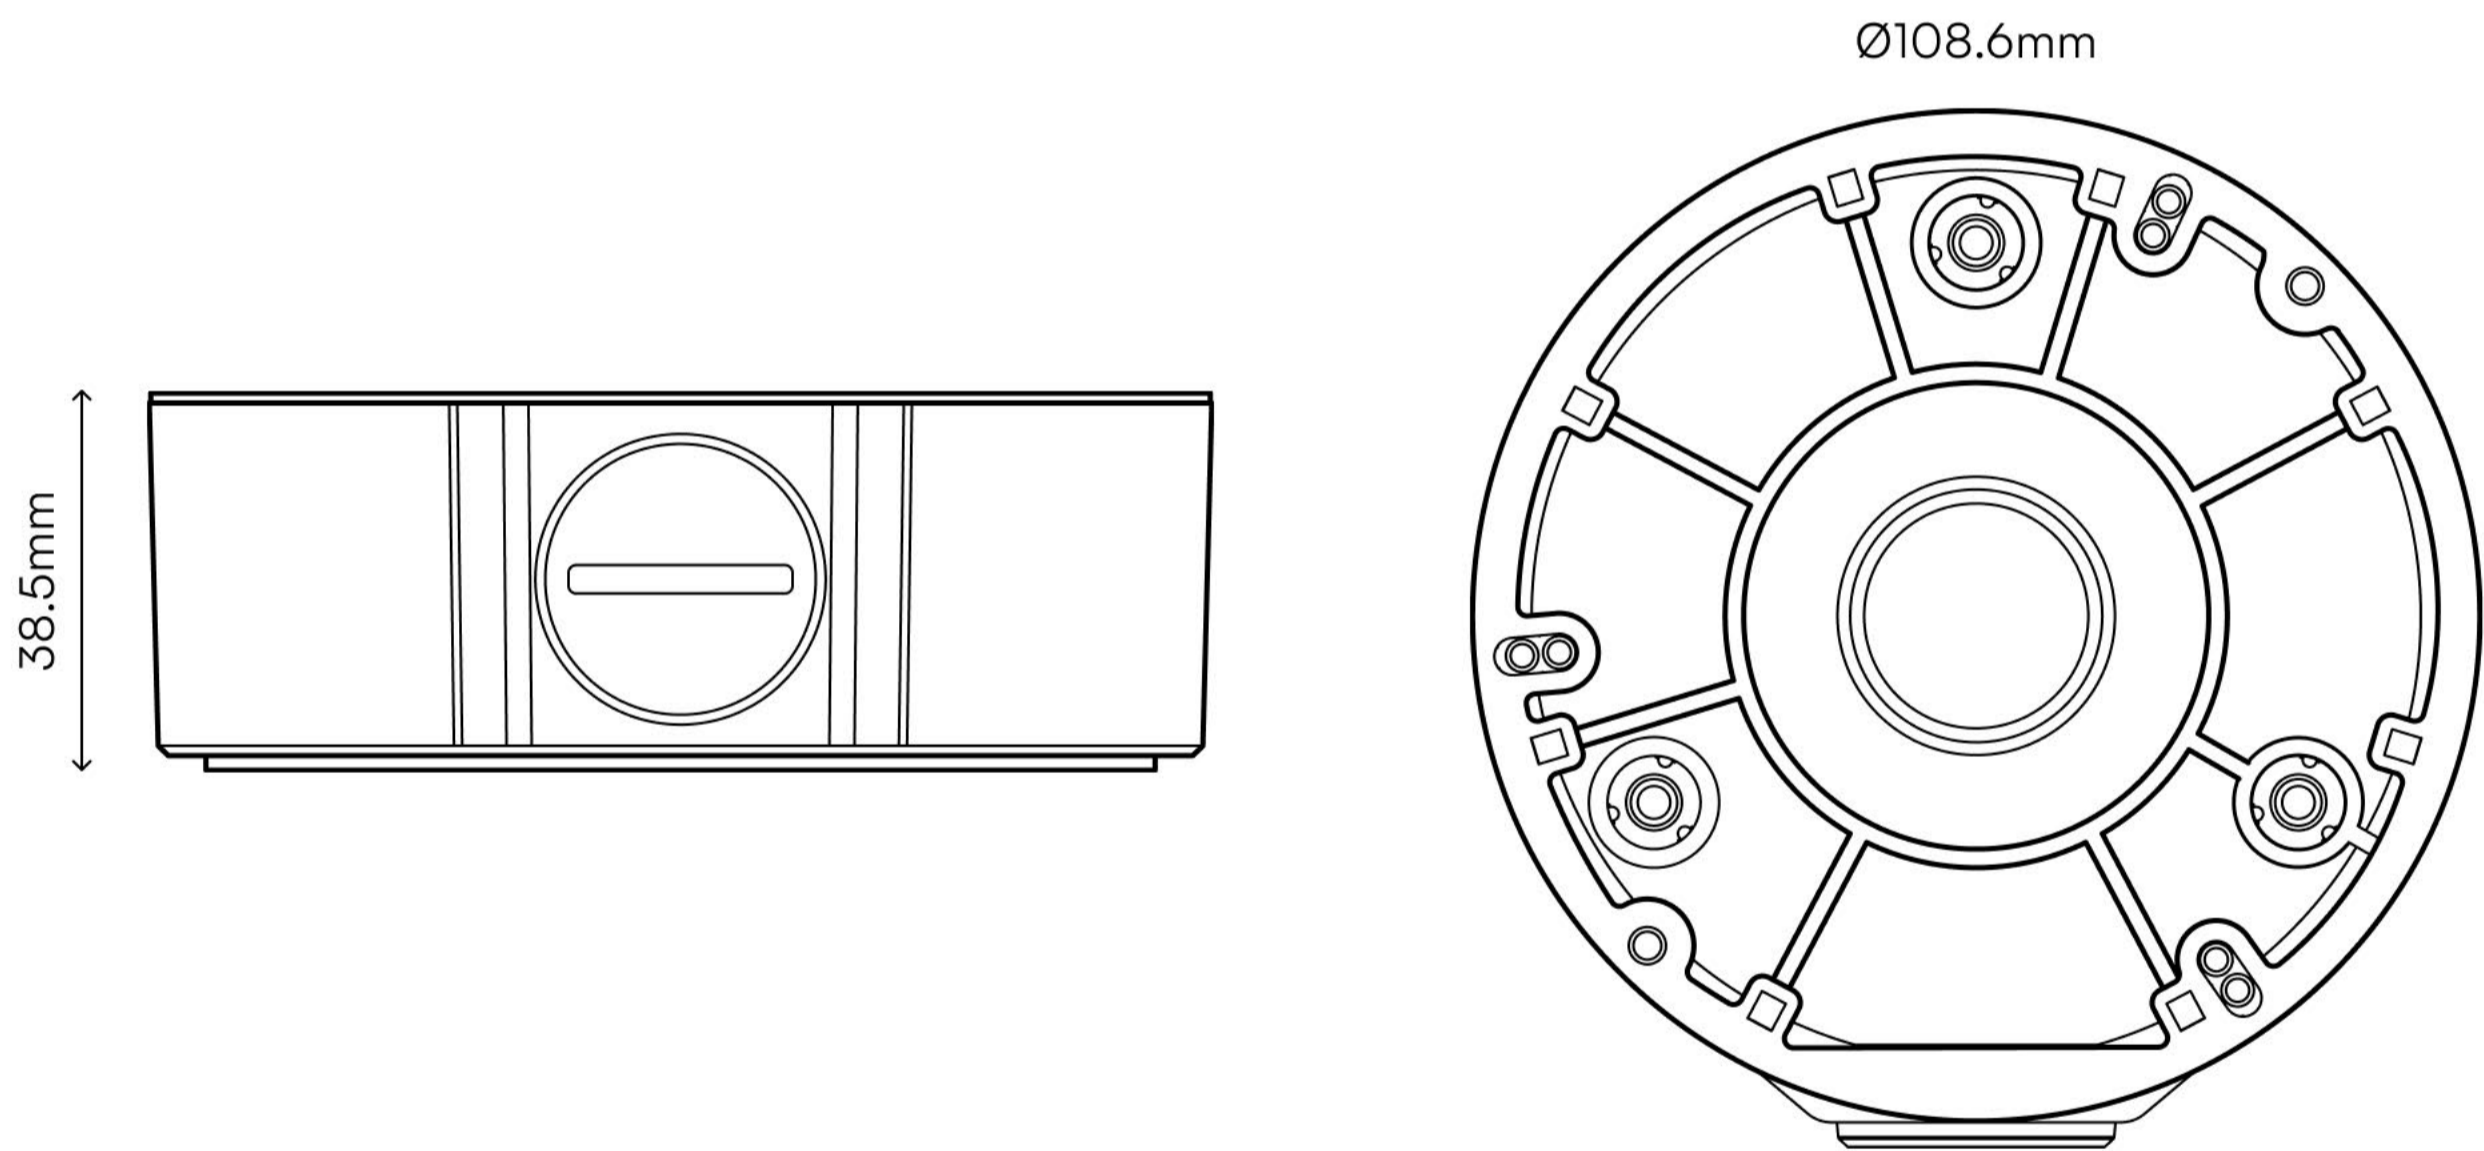

Weight

0.04kg (0.1lb)

**LUM-ACC-PR-01**

Waterproof joint for indoor and outdoor protection

Compatible with

All models

Dimensions

Ø 37 × 46mm (Ø 1.46" × 1.81")

Weight

0.023kg (0.05lb)

Junction box

Wall mount junction box for Dome and Turret Series cameras

LUM-ACC-JB-01

Conceal and improve the long-term durability of camera cabling and installation.

Specifications

Weight	0.2kg (0.44lb)	Dimensions	Ø108.6 × 38.5mm (Ø4.28" × 1.52")
Material	Aluminum alloy	Compatible Cameras	LUM-REC-T500, LUM-REC-T800, LUM-REC-D500, LUM-REC-D800
Color	White		

Dimensions

Ø104.4 × 57.0mm
(4.11" × 2.24")

Material

Aluminum alloy

Compatible Cameras

LUM-REC-B500, LUM-REC-B800

Color

White

Specifications

Weight

1kg (2.20lb)

Dimensions

126.7 × 126.4 × 228.4mm
(4.99" × 4.98" × 8.99")

Material

Aluminum alloy

Compatible Cameras