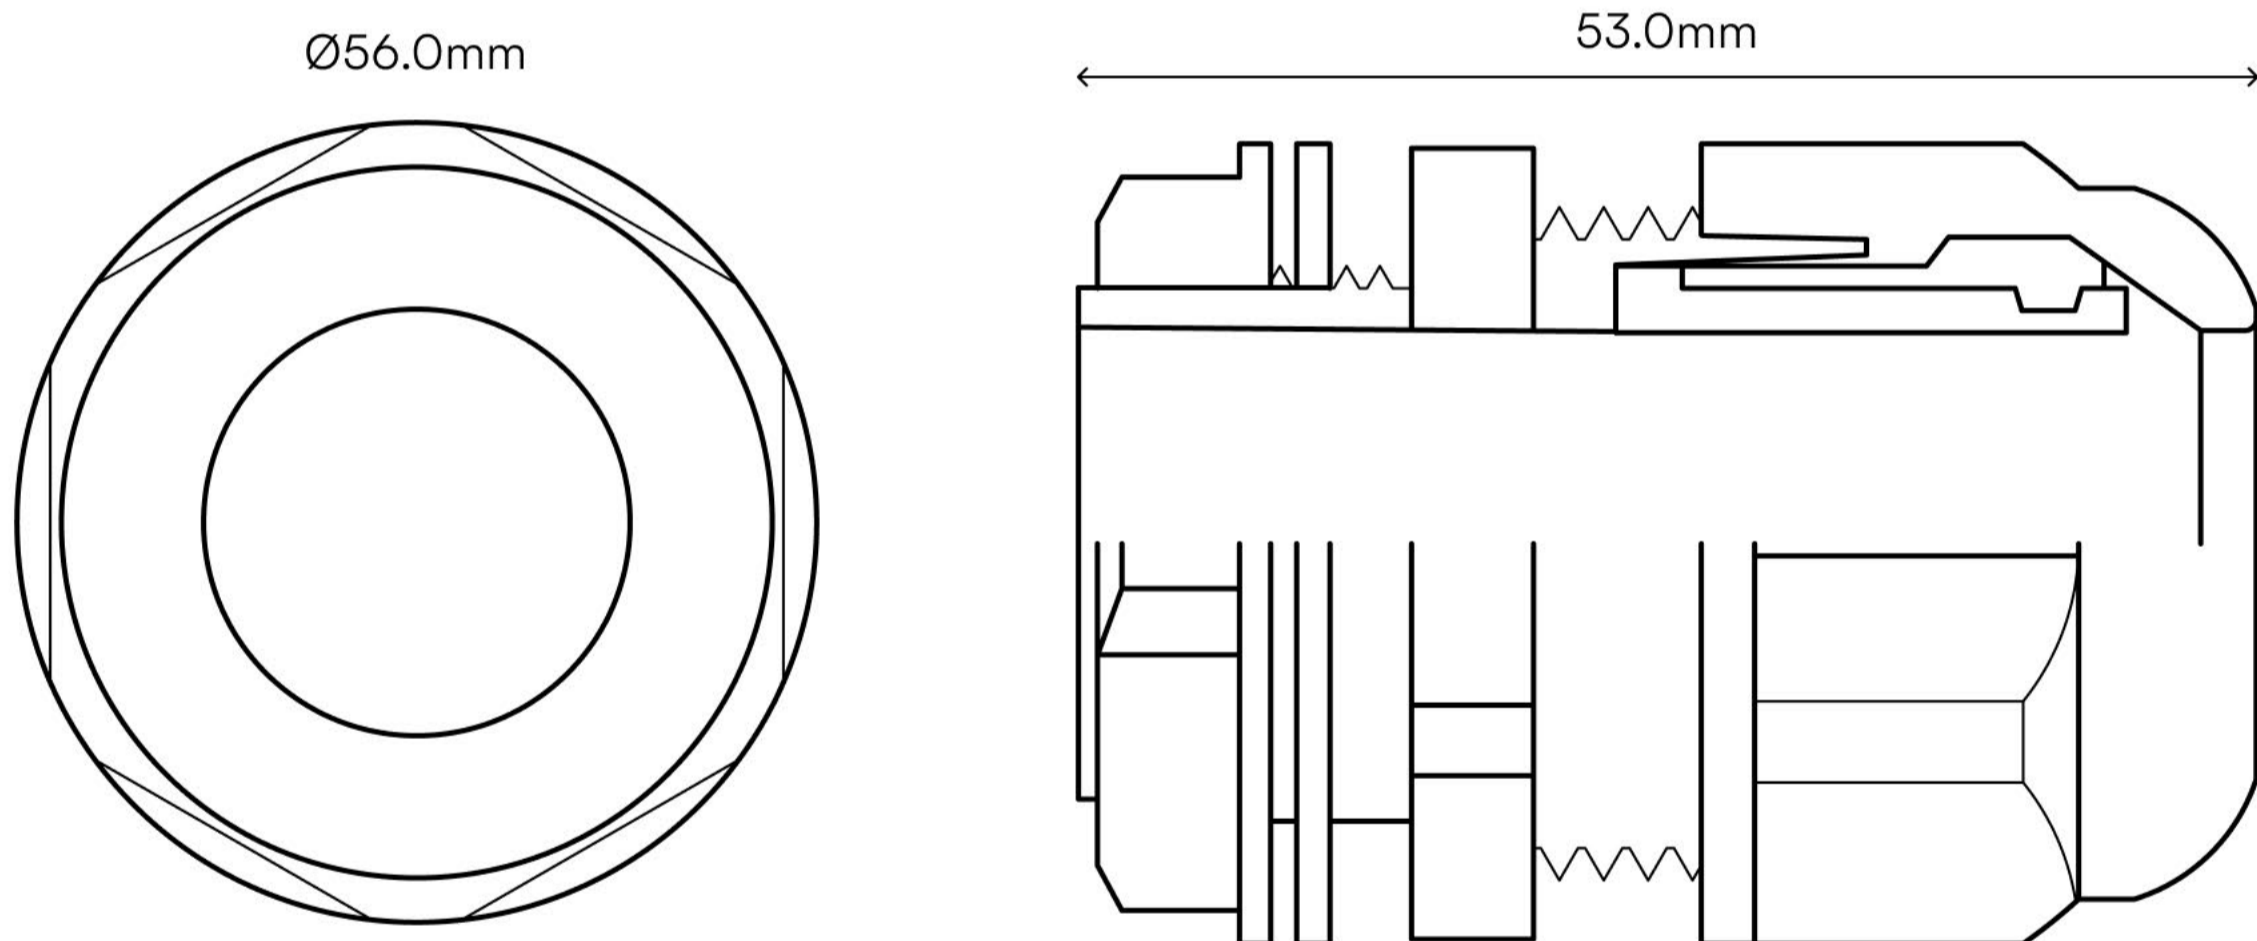

Specifications

Weight

0.52kg (1.15lb)

Dimensions

126.4 × 125.0 × 183.4mm
(4.97" × 4.92" × 7.22")

Material

Aluminum alloy

Compatible Cameras

Specifications

Weight

0.75kg (1.65lb)

Dimensions

127.0 × 136.0 × 64.0mm
(5.0" × 5.35" × 2.52")

Material

Galvanized sheet

Compatible Cameras

Weight

0.04kg (0.1lb)

Dimensions

137.0 × 127.0 × 116.0mm
(5.39" × 5.0" × 4.57")

Material

Aluminum alloy

Compatible Cameras

All models

Color

White

Waterproof joint

Waterproof joint for Dome, Turret, and Bullet Series cameras

LUM-ACC-PR-01

Ensure long-term reliability and get enhanced moisture and weather protection.

Specifications

Weight	0.023kg (0.05lb)	Dimensions	Ø36.0 × 53.0mm (Ø1.41" × 2.09")
Material	Plastic	Compatible Cameras	All models
Color	White		