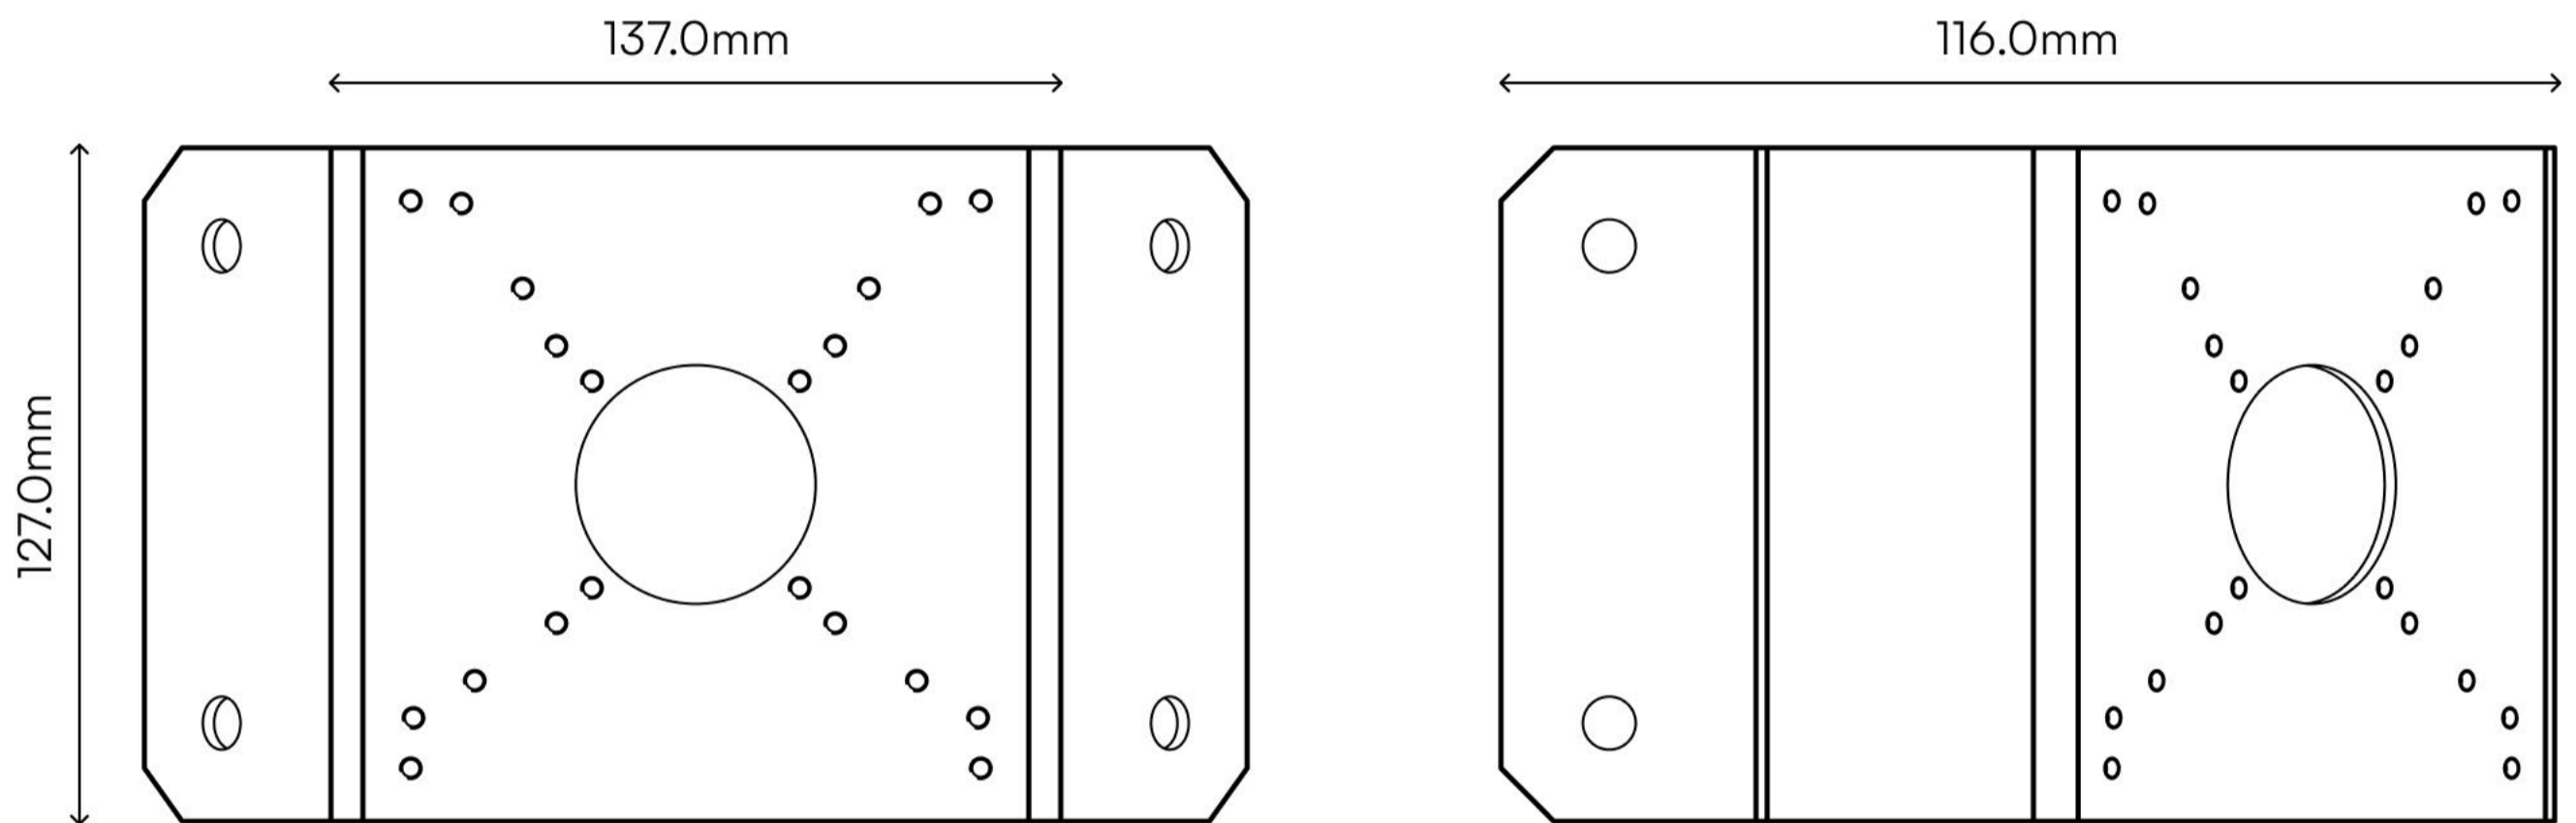

LUM-ACC-CM-01

Corner bracket mount with accessory compatibility for easy installation and flexible deployment options.