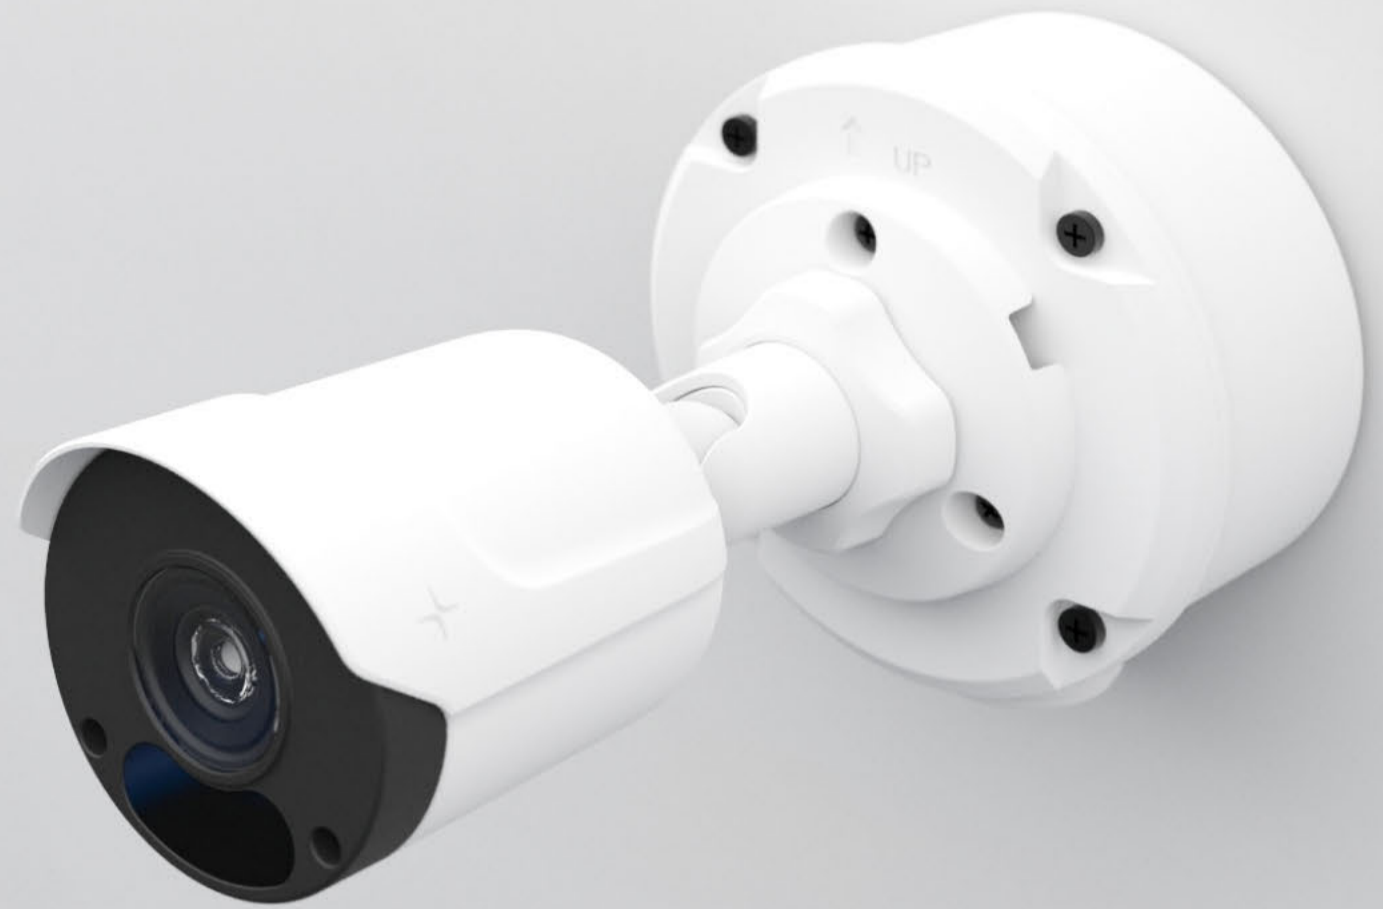

Weight

0.52kg (1.15lb)

**LUM-ACC-WM-03**

Incline wall mount for Dome & Turret Cameras

Compatible with

LUM-REC-T500, LUM-REC-T800, LUM-REC-D500, LUM-REC-D800

Dimensions

Ø 108.0 × 24.2mm (Ø 4.25" × 0.95")

Weight

0.04kg (0.1lb)

**LUM-ACC-PR-01**

Waterproof joint for indoor and outdoor protection

Compatible with

All models

Dimensions

Ø 37 × 46mm (Ø 1.46" × 1.81")

Weight

0.023kg (0.05lb)

Junction box

Wall mount junction box for Dome and Turret Series cameras

LUM-ACC-JB-01

Conceal and improve the long-term durability of camera cabling and installation.

Specifications

Weight	0.2kg (0.44lb)	Dimensions	Ø108.6 × 38.5mm (Ø4.28" × 1.52")
Material	Aluminum alloy	Compatible Cameras	LUM-REC-T500, LUM-REC-T800, LUM-REC-D500, LUM-REC-D800
Color	White		

Junction box

Wall mount junction box for Bullet Series cameras

LUM-ACC-JB-02

Conceal and improve the long-term durability of camera cabling and installation.

Ø104.4mm

Specifications

Weight

0.36kg (0.79lb)