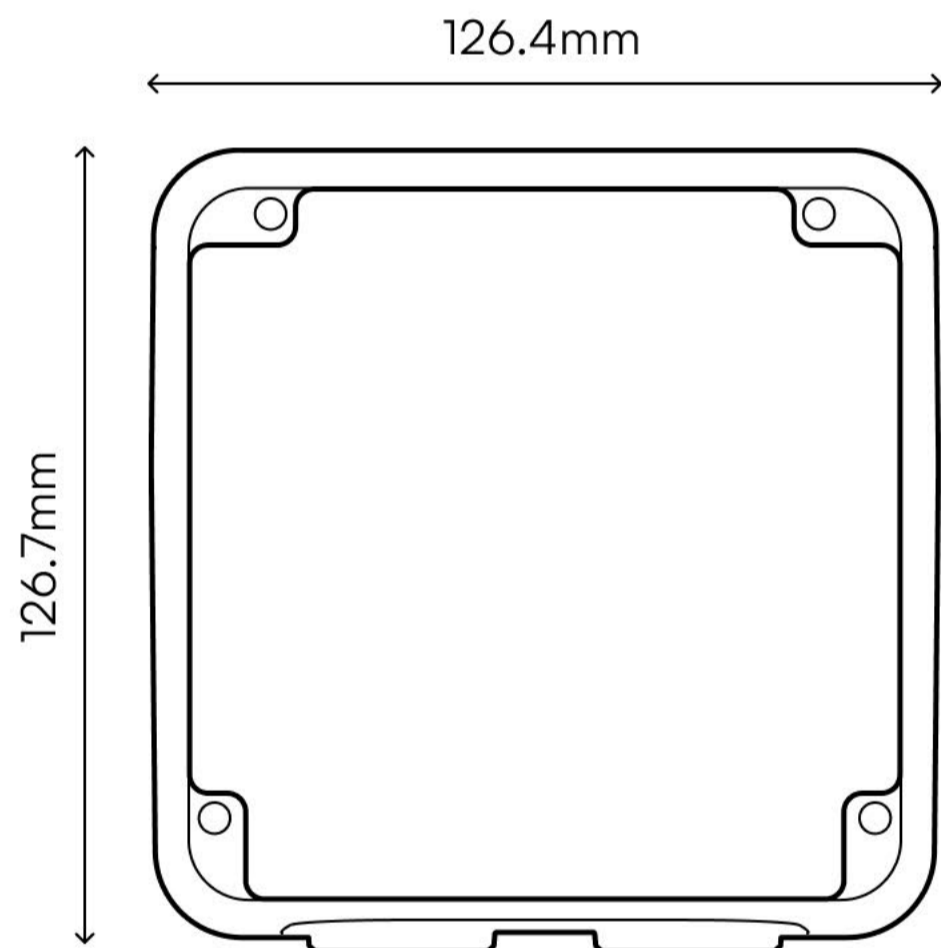

Dimensions

Ø104.4 × 57.0mm
(4.11" × 2.24")

Material

Aluminum alloy

Compatible Cameras

LUM-REC-B500, LUM-REC-B800

Color

White

Specifications

Weight

1kg (2.20lb)

Dimensions

126.7 × 126.4 × 228.4mm
(4.99" × 4.98" × 8.99")

Material

Aluminum alloy

Compatible Cameras

Specifications

Weight

0.52kg (1.15lb)

Dimensions

126.4 × 125.0 × 183.4mm
(4.97" × 4.92" × 7.22")

Material

Aluminum alloy

Compatible Cameras

Specifications

Weight

0.75kg (1.65lb)

Dimensions

127.0 × 136.0 × 64.0mm
(5.0" × 5.35" × 2.52")

Material

Galvanized sheet

Compatible Cameras