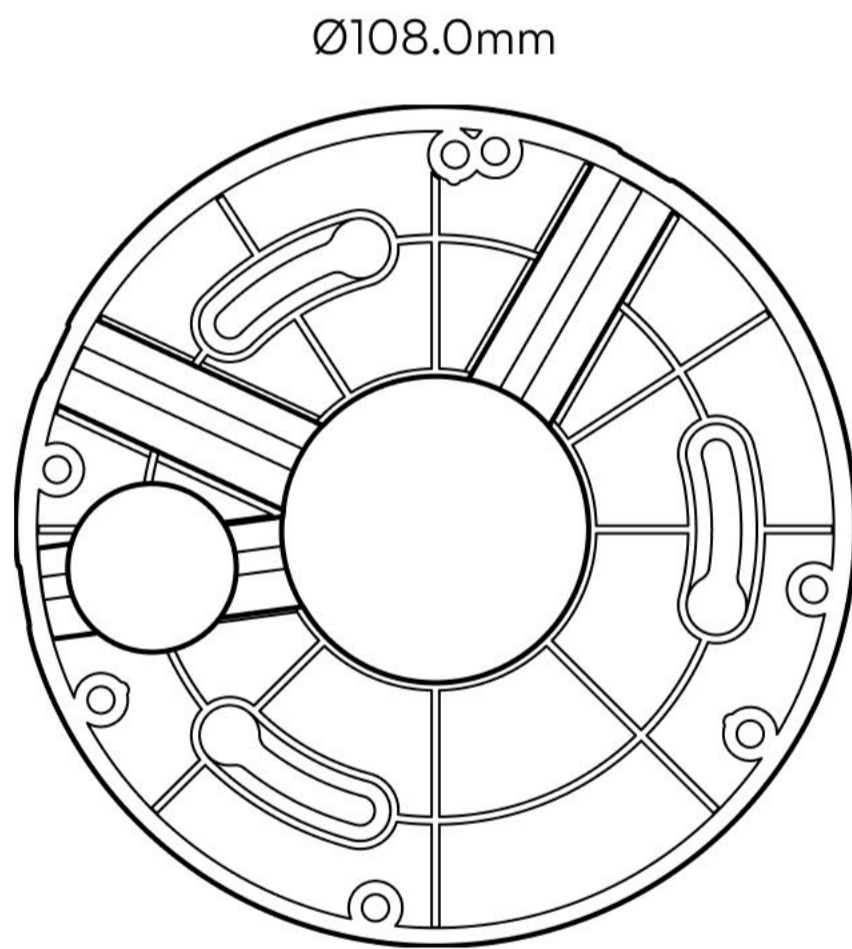

Specifications

Weight

0.52kg (1.15lb)

Dimensions

126.4 × 125.0 × 183.4mm
(4.97" × 4.92" × 7.22")

Material

Aluminum alloy

Compatible Cameras

Specifications

Weight

0.75kg (1.65lb)

Dimensions

127.0 × 136.0 × 64.0mm
(5.0" × 5.35" × 2.52")

Material

Galvanized sheet

Compatible Cameras

All models

Color

White

Angle mount

Angle mount for Dome and Turret Series cameras

LUM-ACC-WM-03

Angle wall mount adapter for greater deployment flexibility and optimal field of view.

Specifications

Weight

0.04kg (0.1lb)

Dimensions

Ø108.0 × 24.2mm
(Ø4.3" × 0.95")

Material

Plastic

Compatible Cameras

LUM-REC-T500, LUM-REC-T800,
LUM-REC-D500, LUM-REC-D800