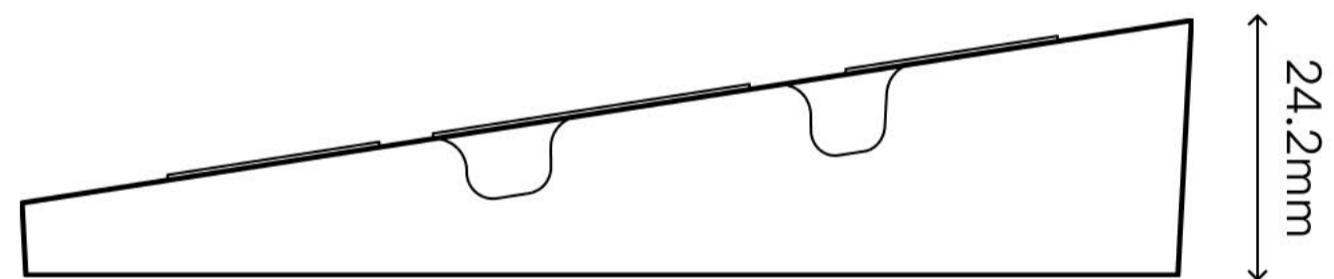

LUM-ACC-WM-03

Angle wall mount adapter for greater deployment flexibility and optimal field of view.

Specifications

Weight

0.04kg (0.1lb)

Dimensions

Ø108.0 × 24.2mm
(Ø4.3" × 0.95")

Material

Plastic

Compatible Cameras

LUM-REC-T500, LUM-REC-T800,
LUM-REC-D500, LUM-REC-D800

Color

White