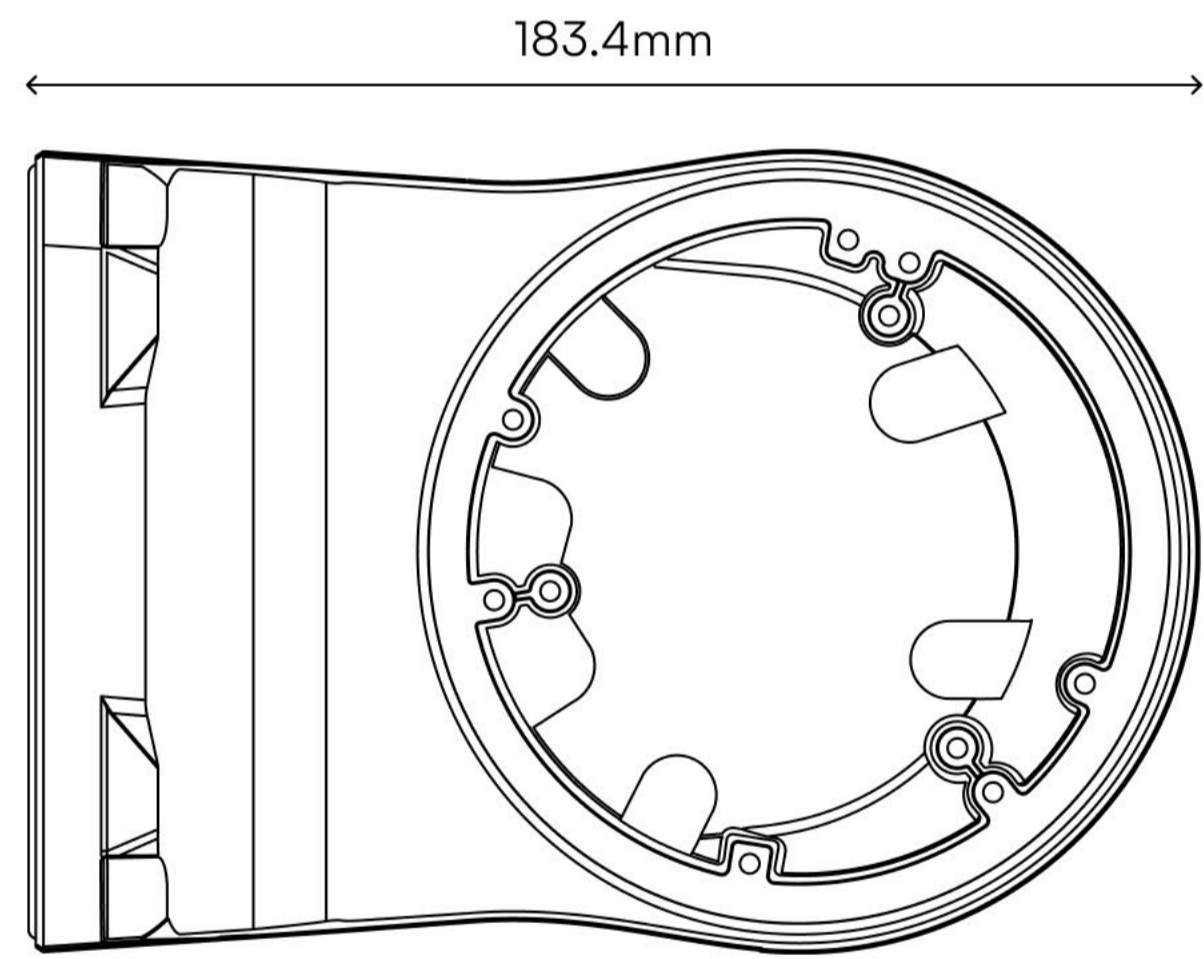

Dimensions

Ø104.4 × 57.0mm
(4.11" × 2.24")

Material

Aluminum alloy

Compatible Cameras

LUM-REC-B500, LUM-REC-B800

Color

White

Specifications

Weight

1kg (2.20lb)

Dimensions

126.7 × 126.4 × 228.4mm
(4.99" × 4.98" × 8.99")

Material

Aluminum alloy

Compatible Cameras

Specifications

Weight

0.52kg (1.15lb)

Dimensions

126.4 × 125.0 × 183.4mm
(4.97" × 4.92" × 7.22")

Material

Aluminum alloy

Compatible Cameras

Specifications

Weight

0.75kg (1.65lb)

Dimensions

127.0 × 136.0 × 64.0mm
(5.0" × 5.35" × 2.52")

Material

Galvanized sheet

Compatible Cameras