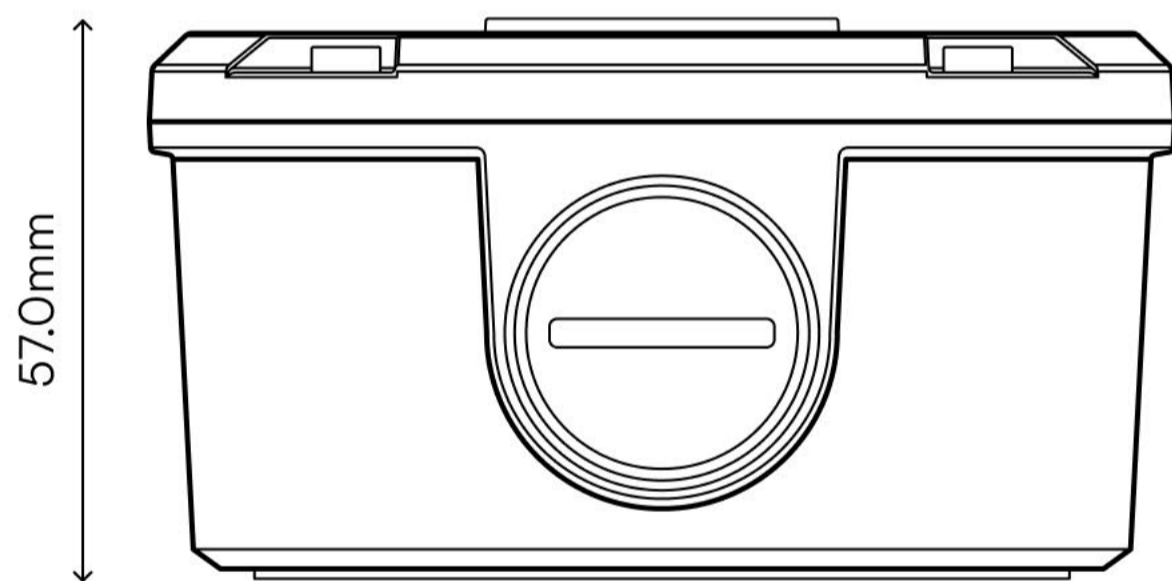

LUM-ACC-JB-02

Conceal and improve the long-term durability of camera cabling and installation.