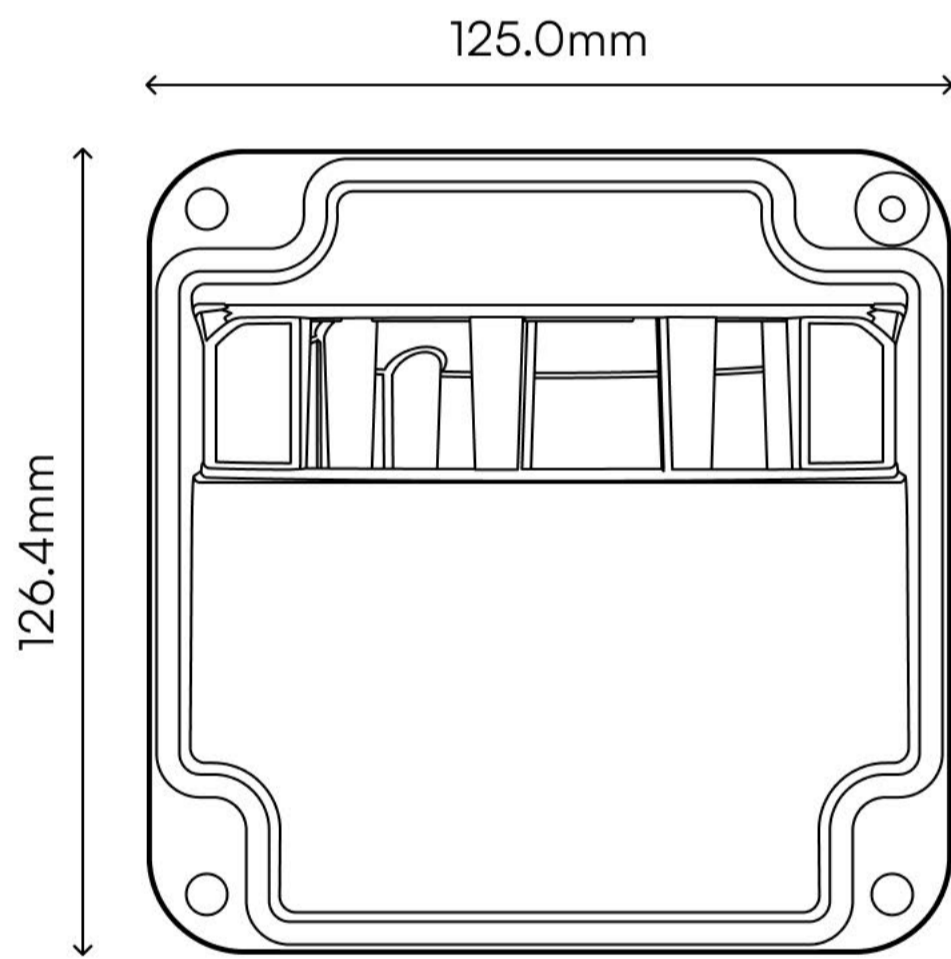

Dimensions

Ø104.4 × 57.0mm
(4.11" × 2.24")

Material

Aluminum alloy

Compatible Cameras

LUM-REC-B500, LUM-REC-B800

Color

White

Specifications

Weight

1kg (2.20lb)

Dimensions

126.7 × 126.4 × 228.4mm
(4.99" × 4.98" × 8.99")

Material

Aluminum alloy

Compatible Cameras

Specifications

Weight

0.52kg (1.15lb)

Dimensions

126.4 × 125.0 × 183.4mm
(4.97" × 4.92" × 7.22")

Material

Aluminum alloy

Compatible Cameras

Specifications

Weight

0.75kg (1.65lb)

Dimensions

127.0 × 136.0 × 64.0mm
(5.0" × 5.35" × 2.52")

Material

Galvanized sheet

Compatible Cameras