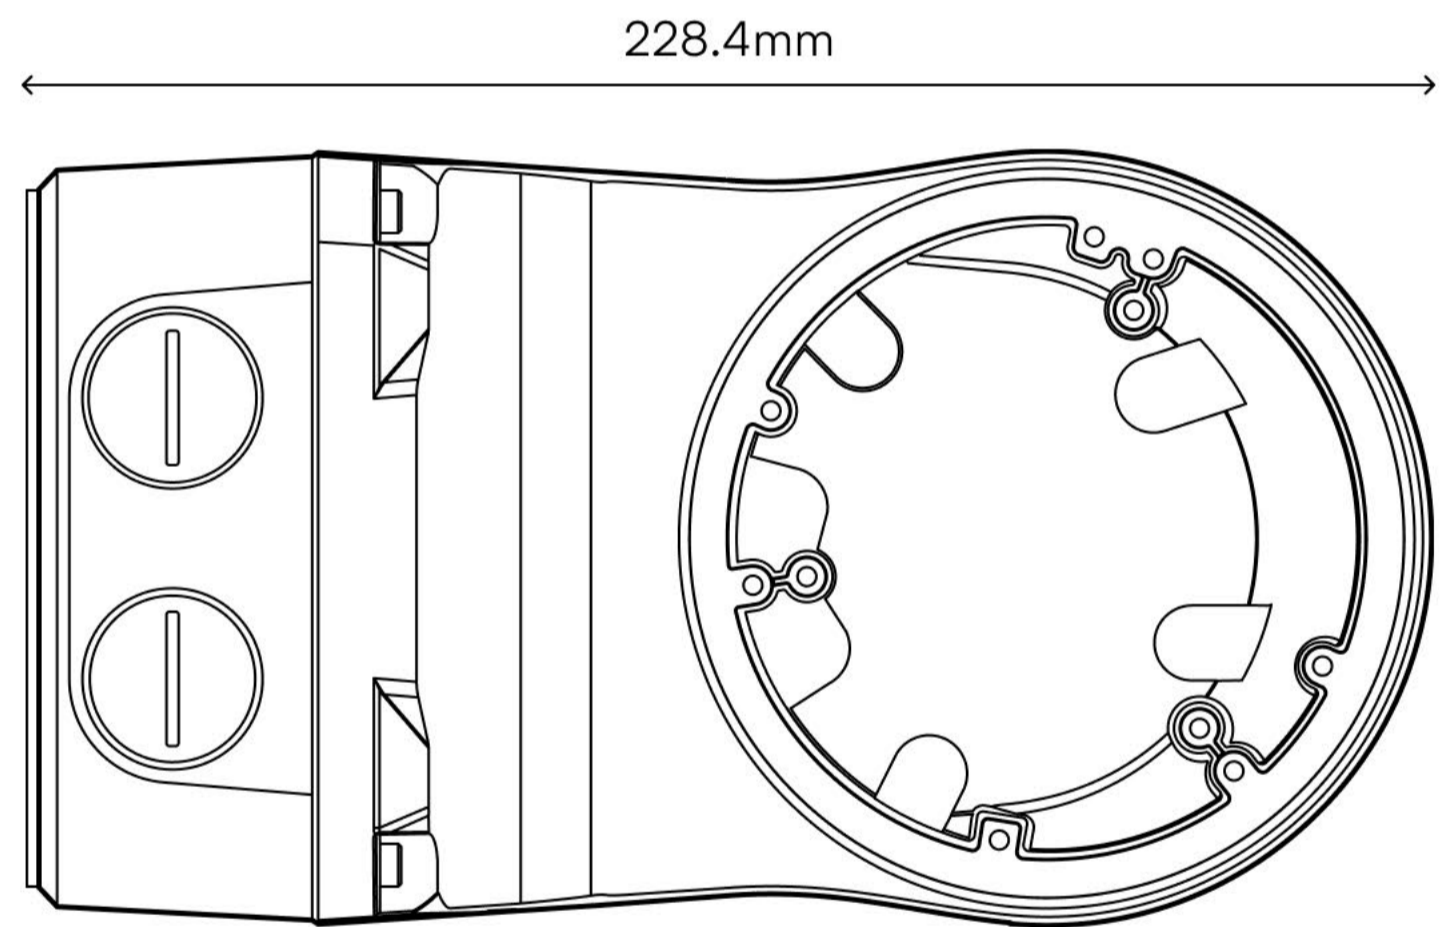

Dimensions

Ø104.4 × 57.0mm
(4.11" × 2.24")

Material

Aluminum alloy

Compatible Cameras

LUM-REC-B500, LUM-REC-B800

Color

White

Specifications

Weight

1kg (2.20lb)

Dimensions

126.7 × 126.4 × 228.4mm
(4.99" × 4.98" × 8.99")

Material

Aluminum alloy

Compatible Cameras

Specifications

Weight

0.52kg (1.15lb)

Dimensions

126.4 × 125.0 × 183.4mm
(4.97" × 4.92" × 7.22")

Material

Aluminum alloy

Compatible Cameras

Specifications

Weight

0.75kg (1.65lb)

Dimensions

127.0 × 136.0 × 64.0mm
(5.0" × 5.35" × 2.52")

Material

Galvanized sheet

Compatible Cameras