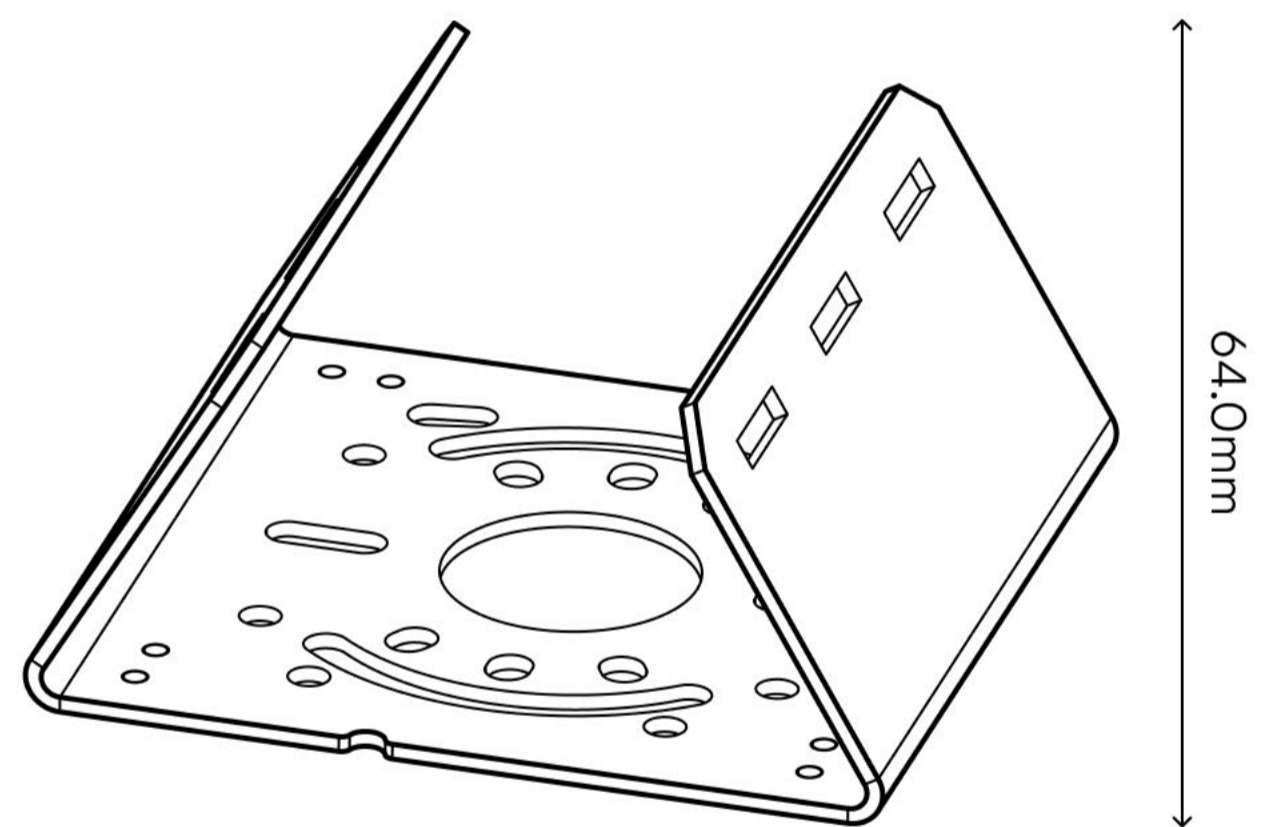

Specifications

Weight

0.52kg (1.15lb)

Dimensions

126.4 × 125.0 × 183.4mm
(4.97" × 4.92" × 7.22")

Material

Aluminum alloy

Compatible Cameras

LUM-REC-T500, LUM-REC-T800,
LUM-REC-D500, LUM-REC-D800

Color

White

Pole mount

Pole mount for Dome, Turret, and Bullet Series cameras

LUM-ACC-PM-01

Pole mount adapter for circular poles up to 152.4mm (6") in diameter for greater visibility where it matters.

Specifications

Weight

0.75kg (1.65lb)

Dimensions

127.0 × 136.0 × 64.0mm
(5.0" × 5.35" × 2.52")

Material

Galvanized sheet

Compatible Cameras