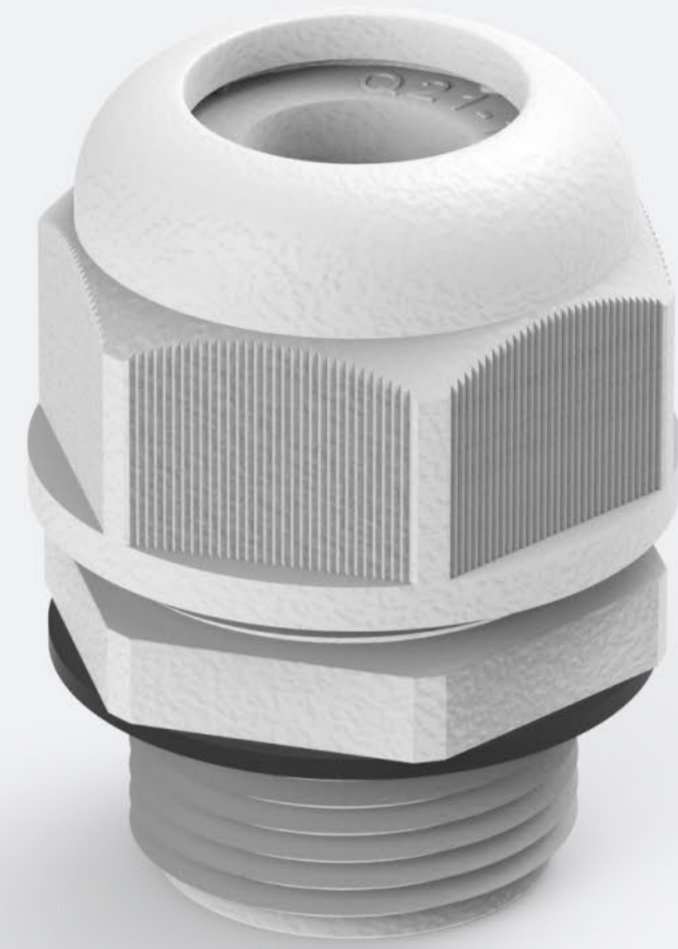

✦ Lumana
Accessories

Available accessories

**LUM-ACC-JB-01**

Wall mount junction box for Dome & Turret Cameras

Compatible with

LUM-REC-T500, LUM-REC-T800, LUM-REC-D500, LUM-REC-D800

Dimensions

Ø 108.6 × 36mm (Ø 4.28" × 1.42")

Color

White

Corner mount

Corner mount for Dome, Turret, and Bullet Series cameras

LUM-ACC-CM-01

Corner bracket mount with accessory compatibility for easy installation and flexible deployment options.

Specifications

Weight

0.04kg (0.1lb)

Dimensions

137.0 × 127.0 × 116.0mm
(5.39" × 5.0" × 4.57")

Material

Aluminum alloy

Compatible Cameras

All models

Color

White

Waterproof joint

Waterproof joint for Dome, Turret, and Bullet Series cameras

LUM-ACC-PR-01

Ensure long-term reliability and get enhanced moisture and weather protection.

Specifications

Weight	0.023kg (0.05lb)	Dimensions	Ø36.0 × 53.0mm (Ø1.41" × 2.09")
Material	Plastic	Compatible Cameras	All models
Color	White		