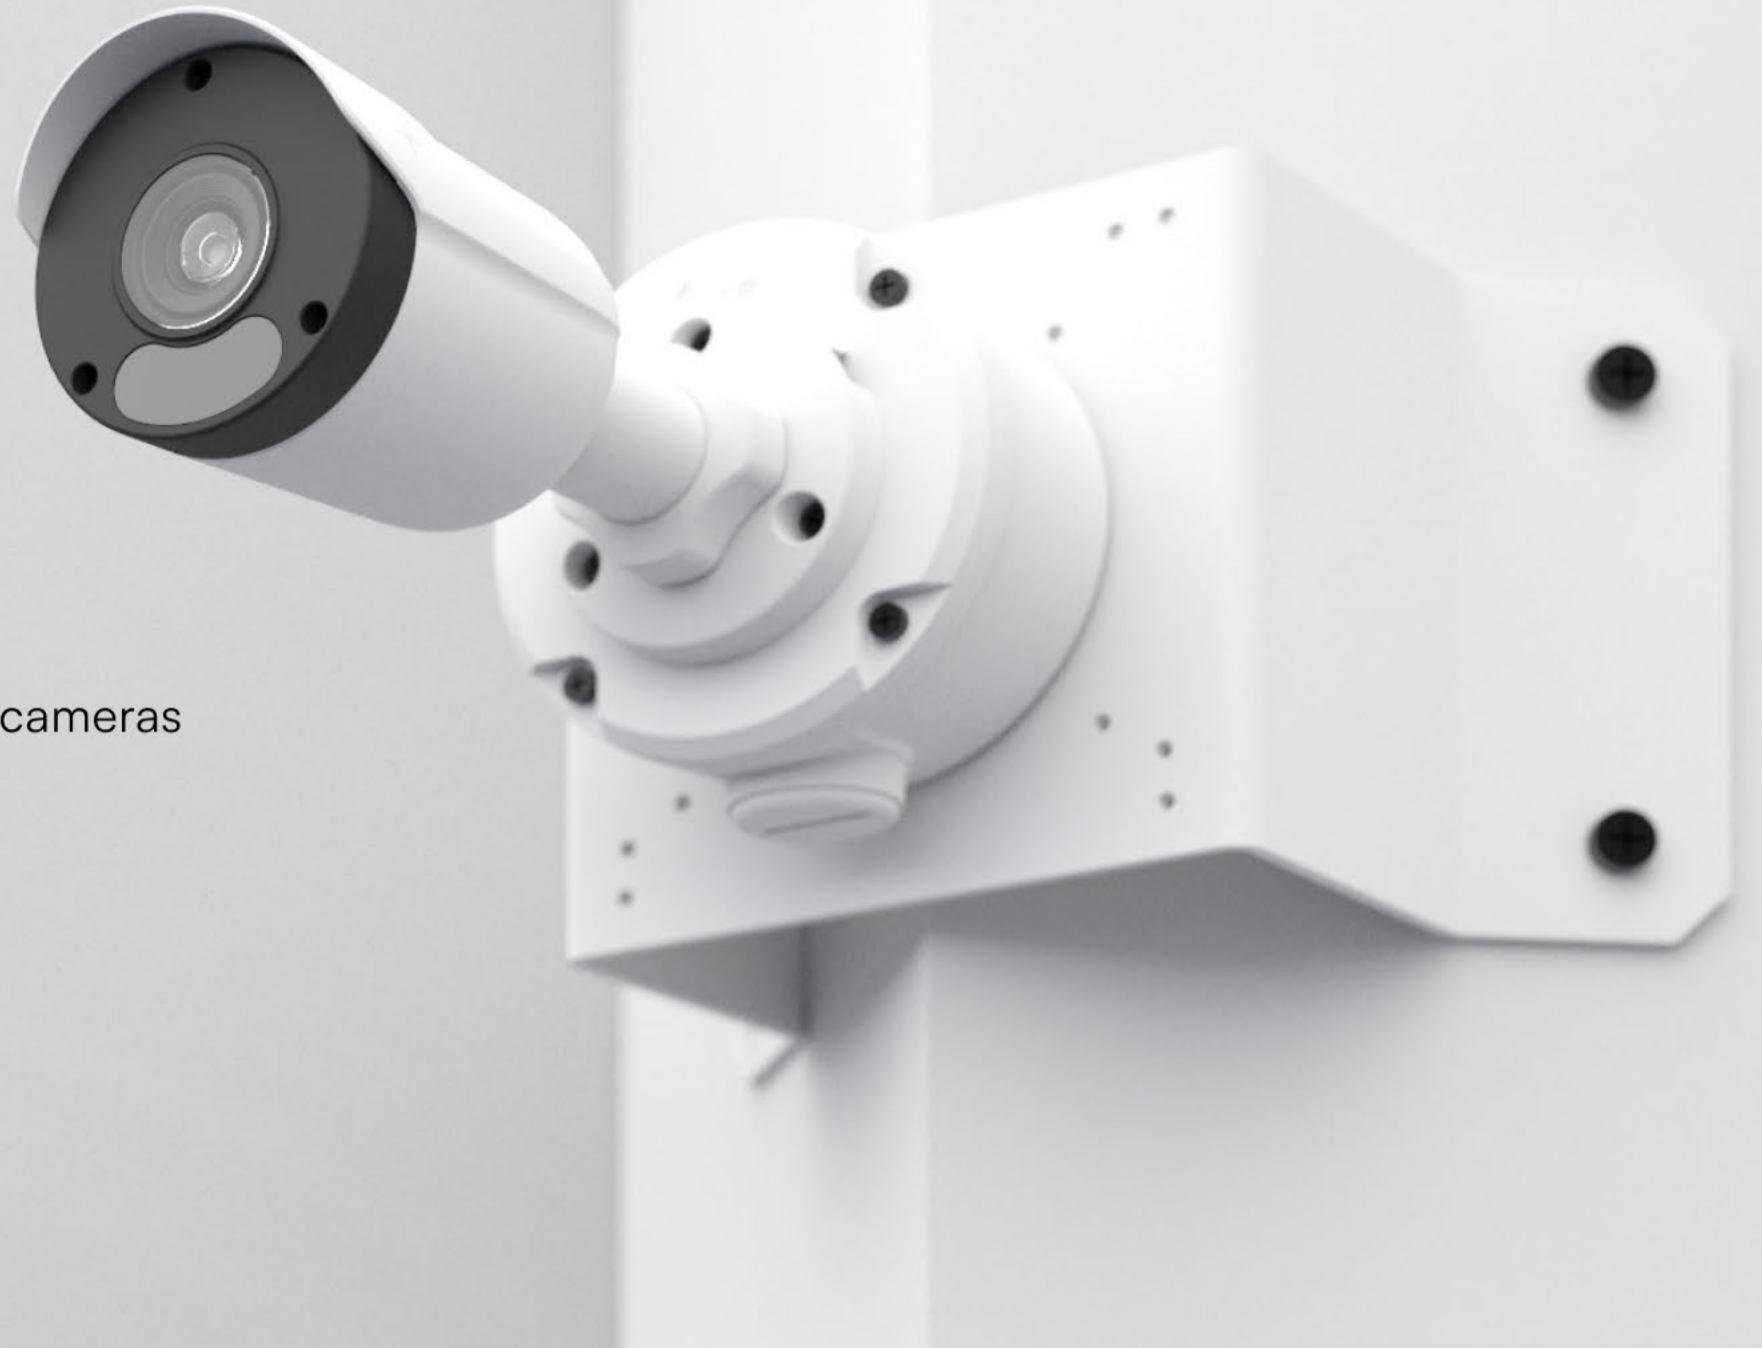

✦ Lumana
Accessories

Available accessories

**LUM-ACC-JB-01**

Wall mount junction box for Dome & Turret Cameras

Compatible with

LUM-REC-T500, LUM-REC-T800, LUM-REC-D500, LUM-REC-D800

Dimensions

Ø 108.6 × 36mm (Ø 4.28" × 1.42")

All models

Color

White

Angle mount

Angle mount for Dome and Turret Series cameras

LUM-ACC-WM-03

Angle wall mount adapter for greater deployment flexibility and optimal field of view.

Specifications

Weight

0.04kg (0.1lb)

Dimensions

Ø108.0 × 24.2mm
(Ø4.3" × 0.95")

Material

Plastic

Compatible Cameras

LUM-REC-T500, LUM-REC-T800,
LUM-REC-D500, LUM-REC-D800

Color

White

Corner mount

Corner mount for Dome, Turret, and Bullet Series cameras

LUM-ACC-CM-01

Corner bracket mount with accessory compatibility for easy installation and flexible deployment options.

Specifications