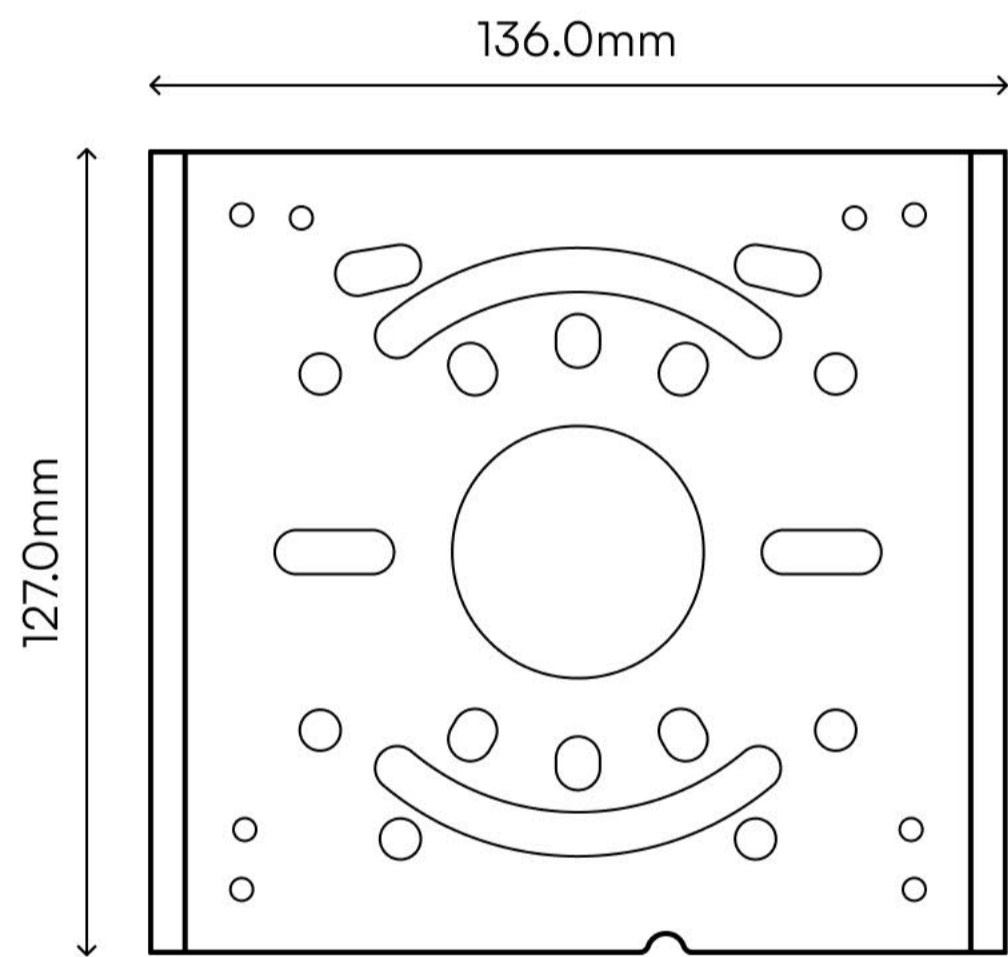

Specifications

Weight

1kg (2.20lb)

Dimensions

126.7 × 126.4 × 228.4mm
(4.99" × 4.98" × 8.99")

Material

Aluminum alloy

Compatible Cameras

Specifications

Weight

0.52kg (1.15lb)

Dimensions

126.4 × 125.0 × 183.4mm
(4.97" × 4.92" × 7.22")

Material

Aluminum alloy

Compatible Cameras

LUM-REC-T500, LUM-REC-T800,
LUM-REC-D500, LUM-REC-D800

Color

White

Pole mount

Pole mount for Dome, Turret, and Bullet Series cameras

LUM-ACC-PM-01

Pole mount adapter for circular poles up to 152.4mm (6") in diameter for greater visibility where it matters.

Specifications

Weight

0.75kg (1.65lb)

Dimensions

127.0 × 136.0 × 64.0mm
(5.0" × 5.35" × 2.52")

Material

Galvanized sheet

Compatible Cameras