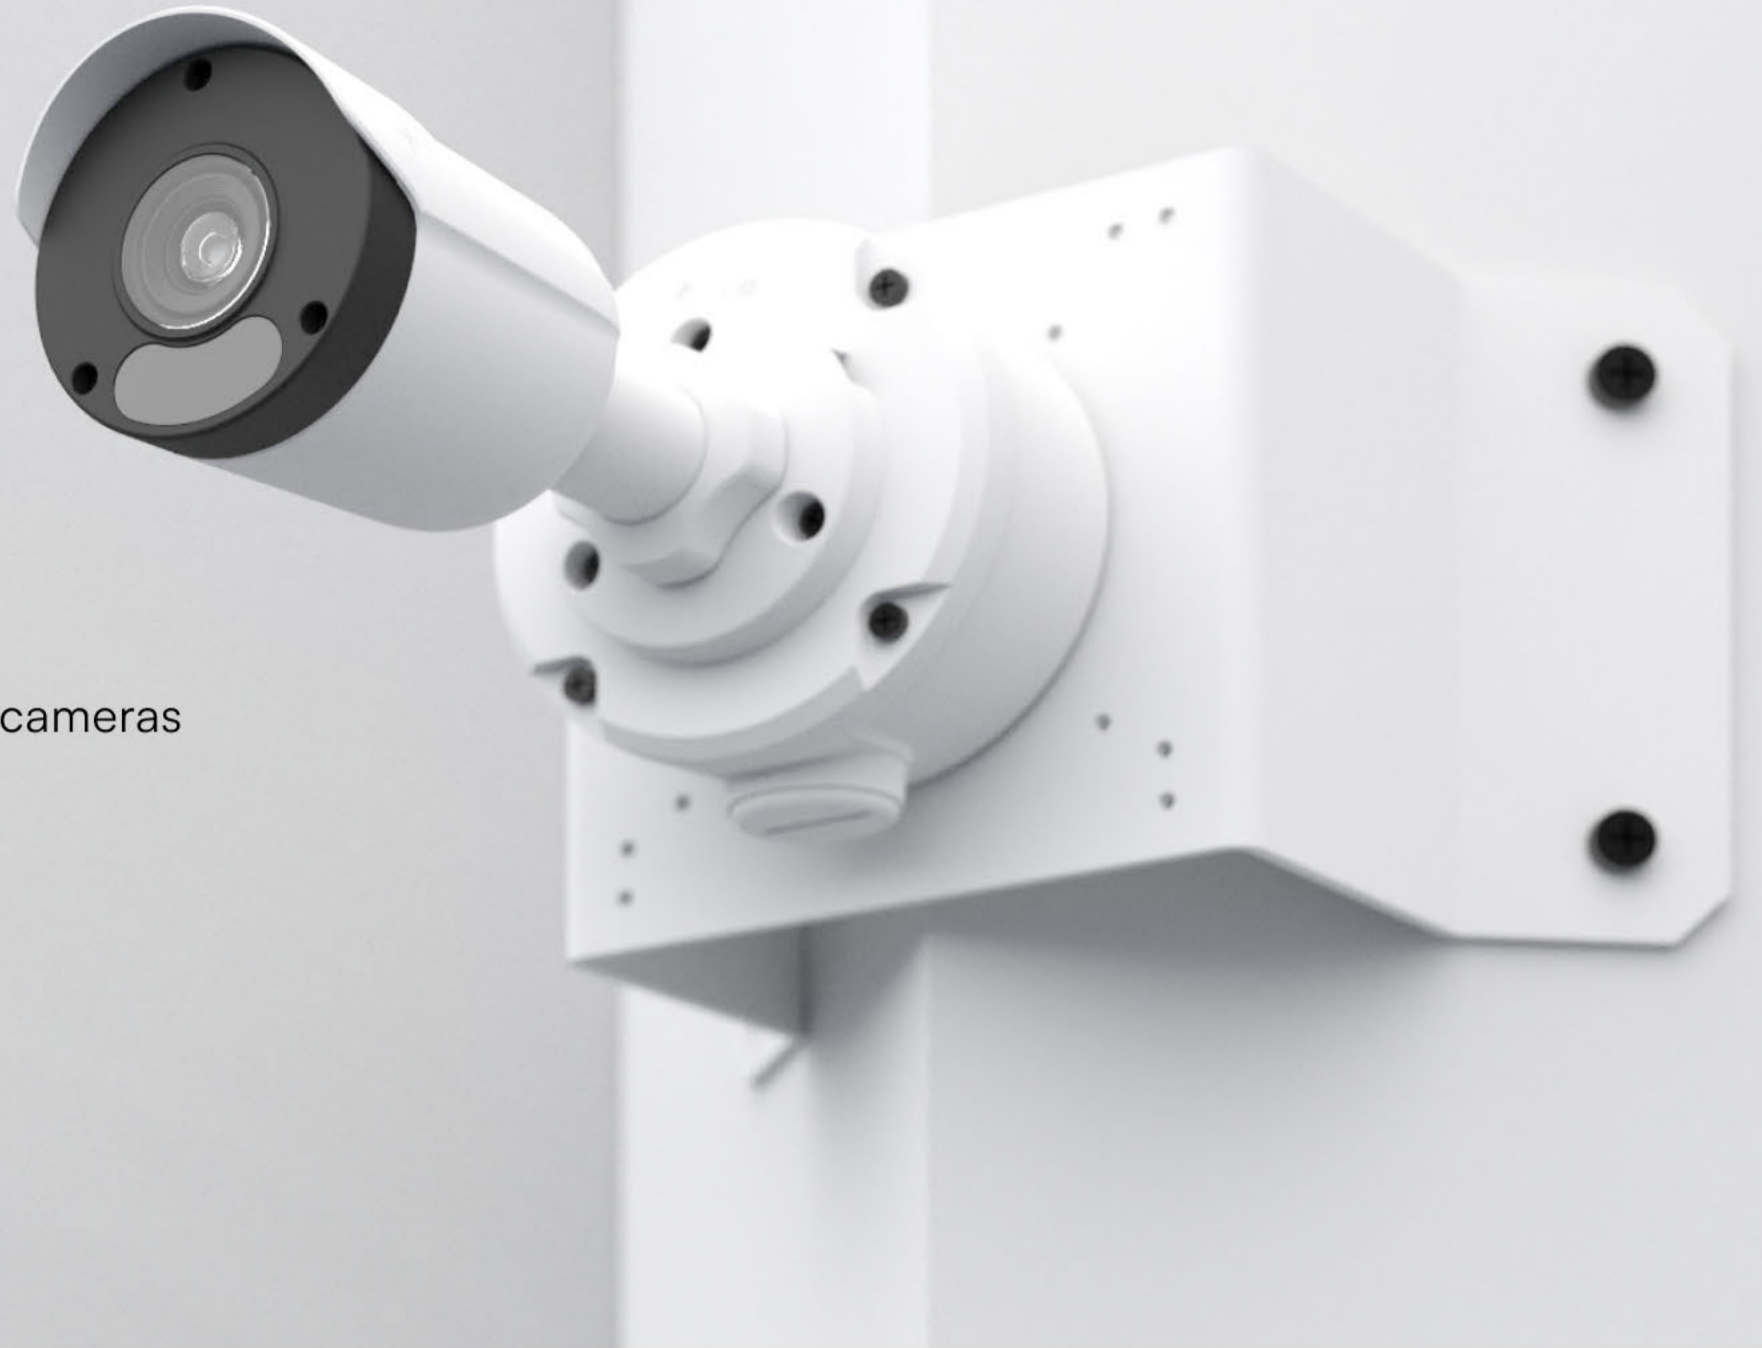

Corner mount

Corner mount for Dome, Turret, and Bullet Series cameras

LUM-ACC-CM-01

Corner bracket mount with accessory compatibility for easy installation and flexible deployment options.

Specifications

Weight

0.04kg (0.1lb)

Dimensions

137.0 × 127.0 × 116.0mm
(5.39" × 5.0" × 4.57")

Material

Aluminum alloy

Compatible Cameras

All models

Color

White