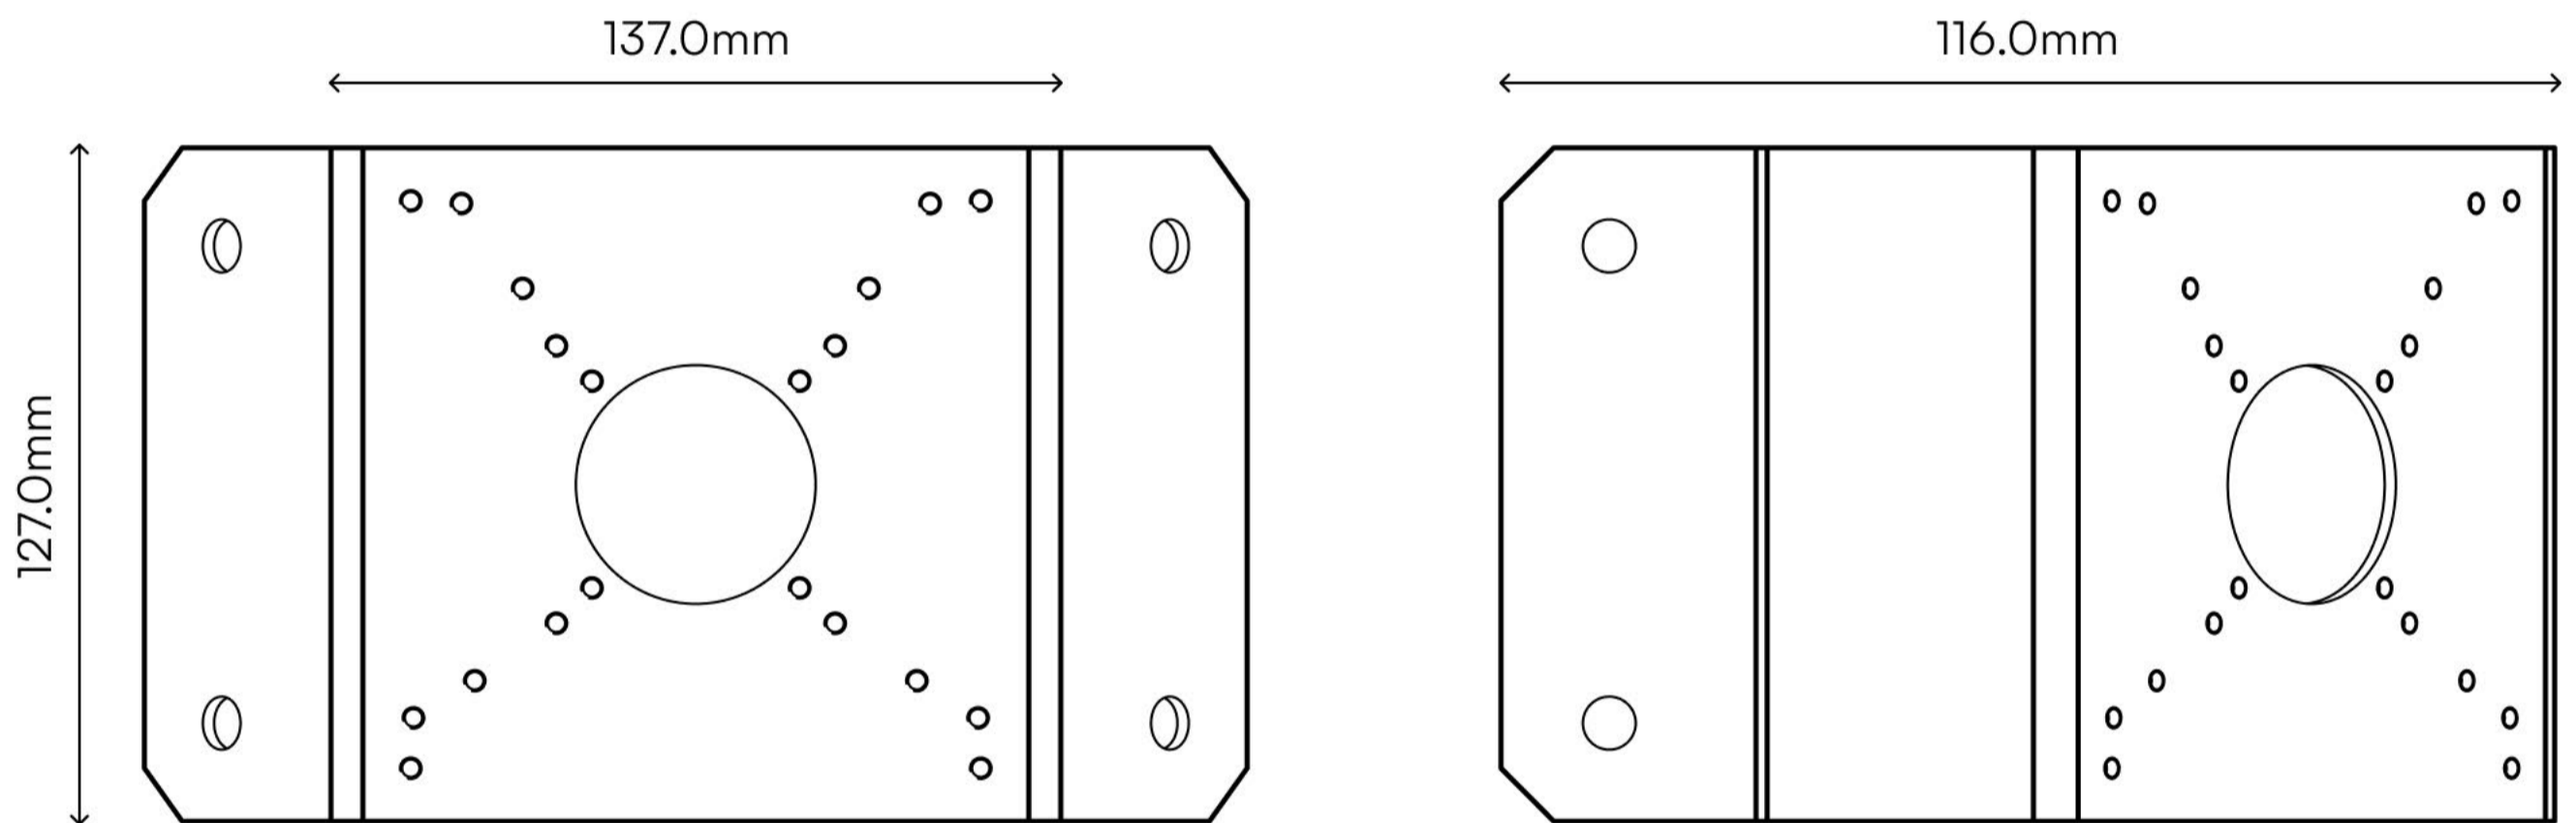

Corner mount

Corner mount for Dome, Turret, and Bullet Series cameras

LUM-ACC-CM-01

Corner bracket mount with accessory compatibility for easy installation and flexible deployment options.

Specifications

Weight

0.04kg (0.1lb)

Dimensions

137.0 × 127.0 × 116.0mm
(5.39" × 5.0" × 4.57")

Material

Aluminum alloy

Compatible Cameras

All models

Color

White