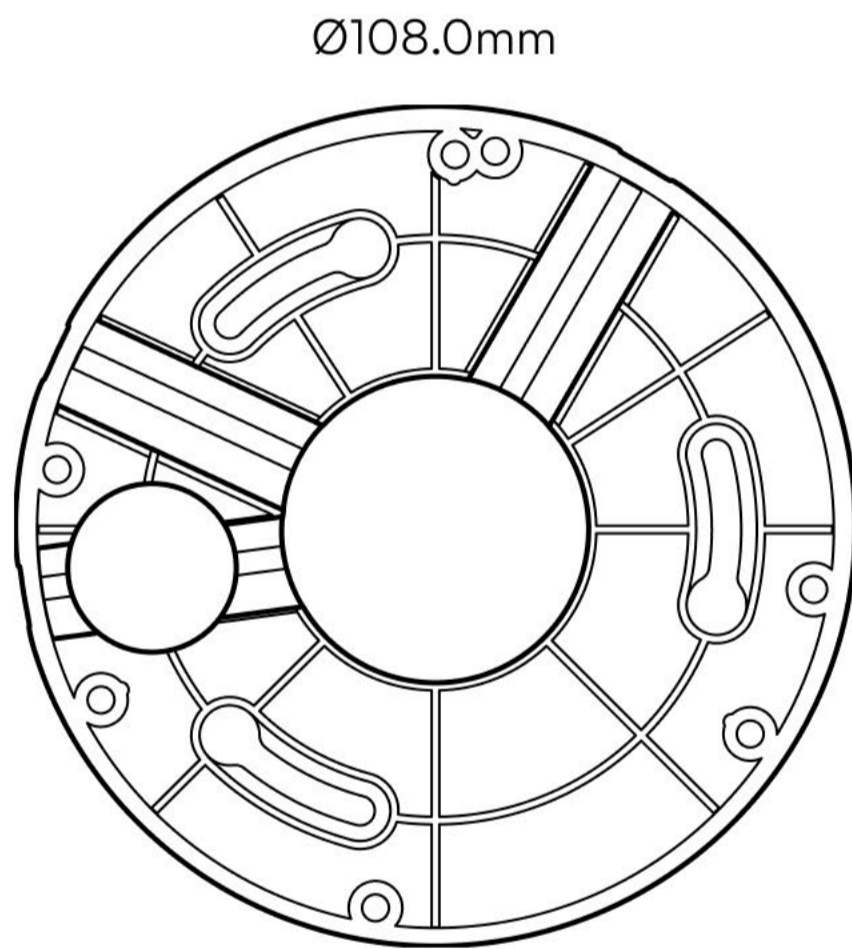

# Angle mount

Angle mount for Dome and Turret Series cameras

## LUM-ACC-WM-03

Angle wall mount adapter for greater deployment flexibility and optimal field of view.

## Specifications

**Weight** 0.04kg (0.1lb)

**Dimensions** Ø108.0 × 24.2mm  
(Ø4.3" × 0.95")

**Material** Plastic

**Compatible Cameras** LUM-REC-T500, LUM-REC-T800,  
LUM-REC-D500, LUM-REC-D800

**Color** White