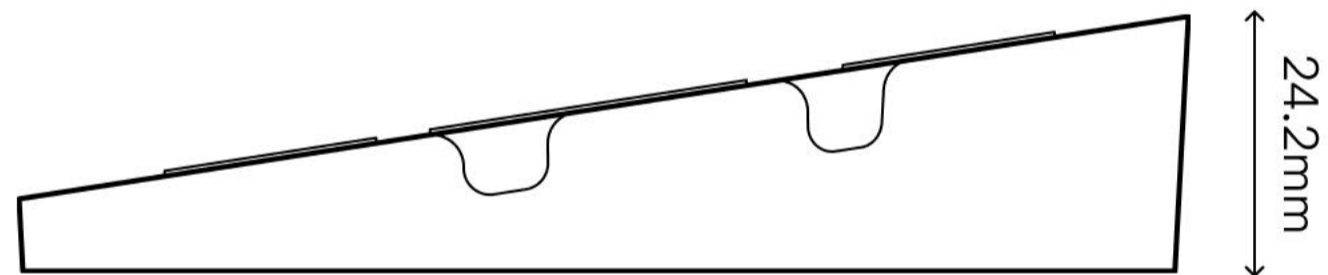

# Angle mount

Angle mount for Dome and Turret Series cameras

## Specifications

**Weight** 0.04kg (0.1lb)

**Dimensions** Ø108.0 × 24.2mm  
(Ø4.3" × 0.95")

**Material** Plastic

**Compatible Cameras** LUM-REC-T500, LUM-REC-T800,  
LUM-REC-D500, LUM-REC-D800

**Color** White