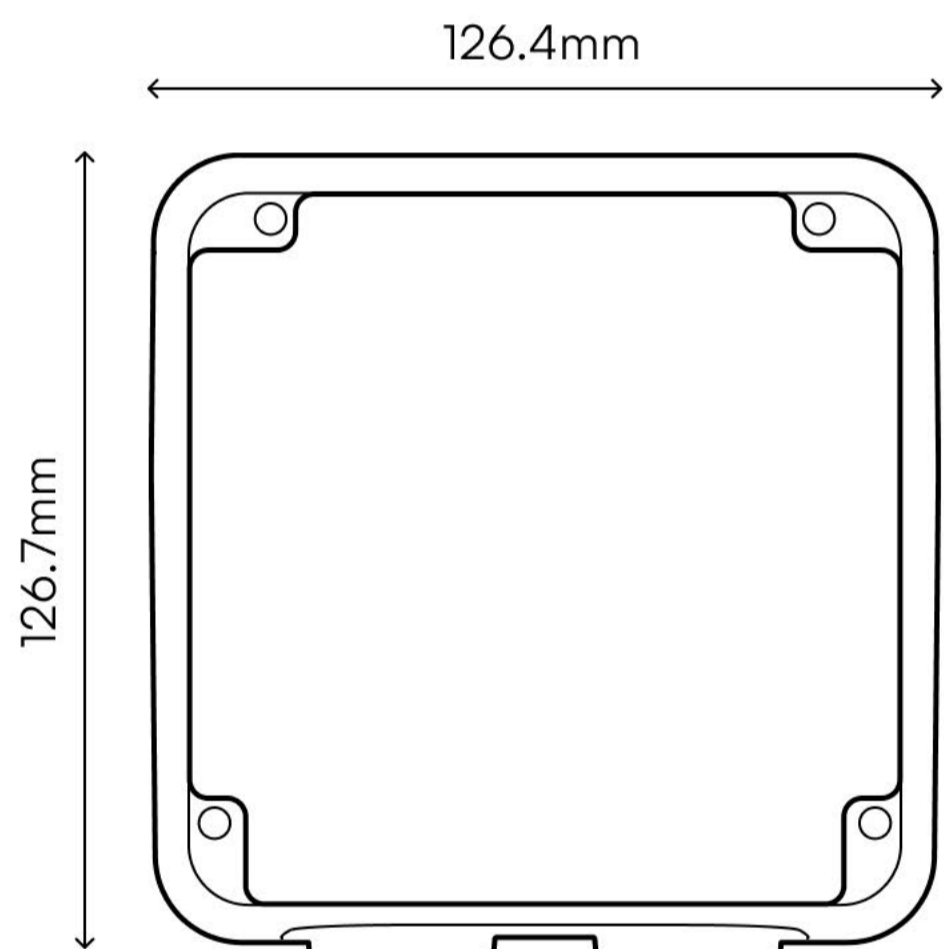

Arm mount junction box

Wall arm mount with junction box for Dome and Turret Series cameras

LUM-ACC-WM-01

Wall arm mount with integrated junction box for cleaner installation and greater deployment flexibility.

Specifications

Weight

1kg (2.20lb)

Dimensions

126.7 × 126.4 × 228.4mm
(4.99" × 4.98" × 8.99")

Material

Aluminum alloy

Compatible Cameras

LUM-REC-T500, LUM-REC-T800,
LUM-REC-D500, LUM-REC-D800

Color

White