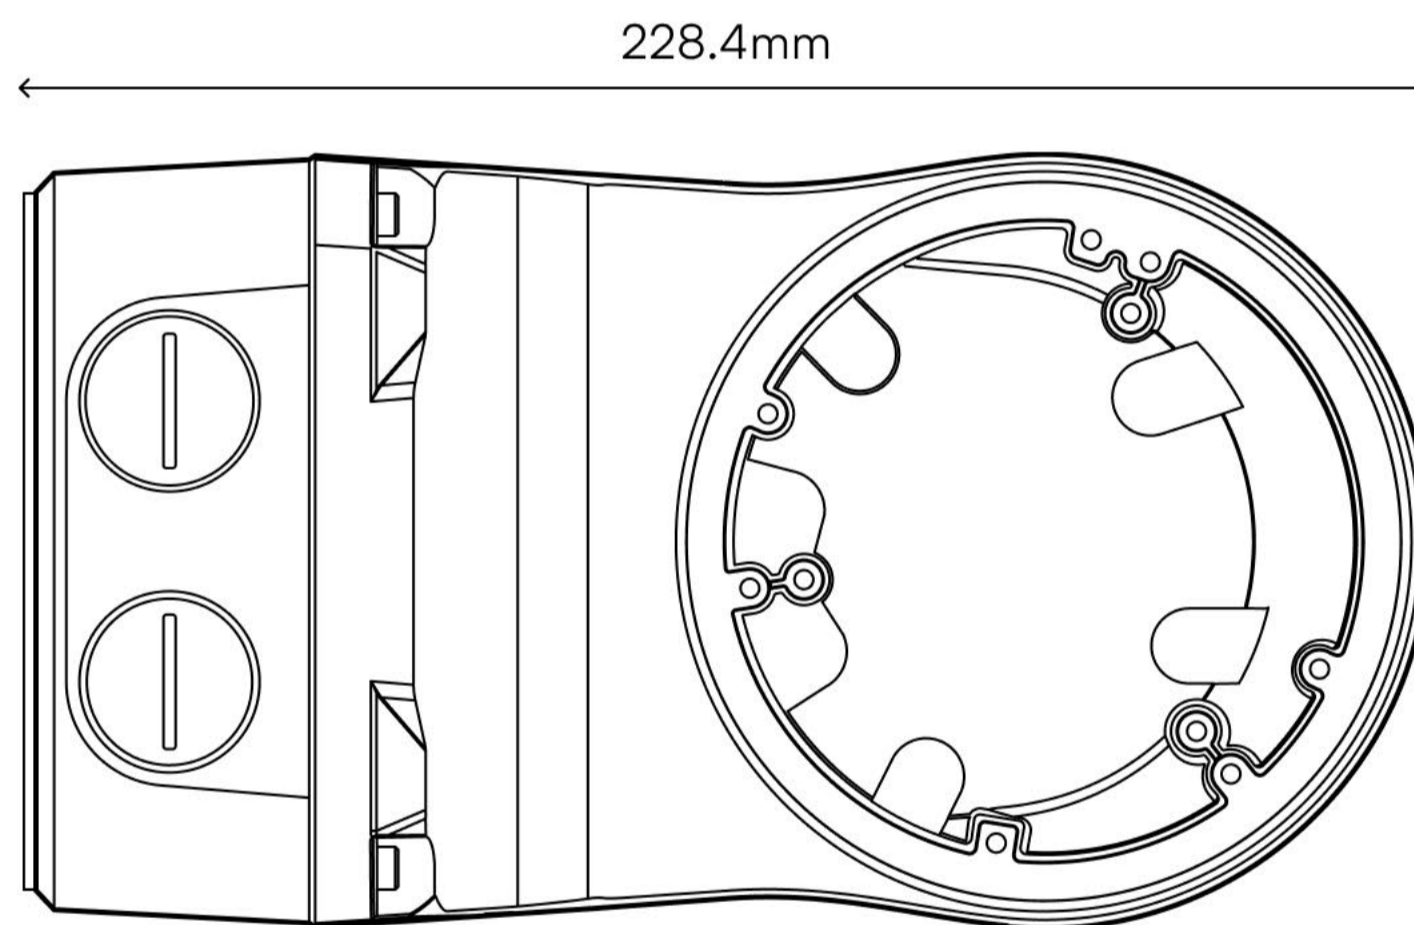

Arm mount junction box

Wall arm mount with junction box for Dome and Turret Series cameras

LUM-ACC-WM-01

Wall arm mount with integrated junction box for cleaner installation and greater deployment flexibility.

Specifications

Weight

1kg (2.20lb)

Dimensions

126.7 × 126.4 × 228.4mm
(4.99" × 4.98" × 8.99")

Material

Aluminum alloy

Compatible Cameras

LUM-REC-T500, LUM-REC-T800,
LUM-REC-D500, LUM-REC-D800

Color

White