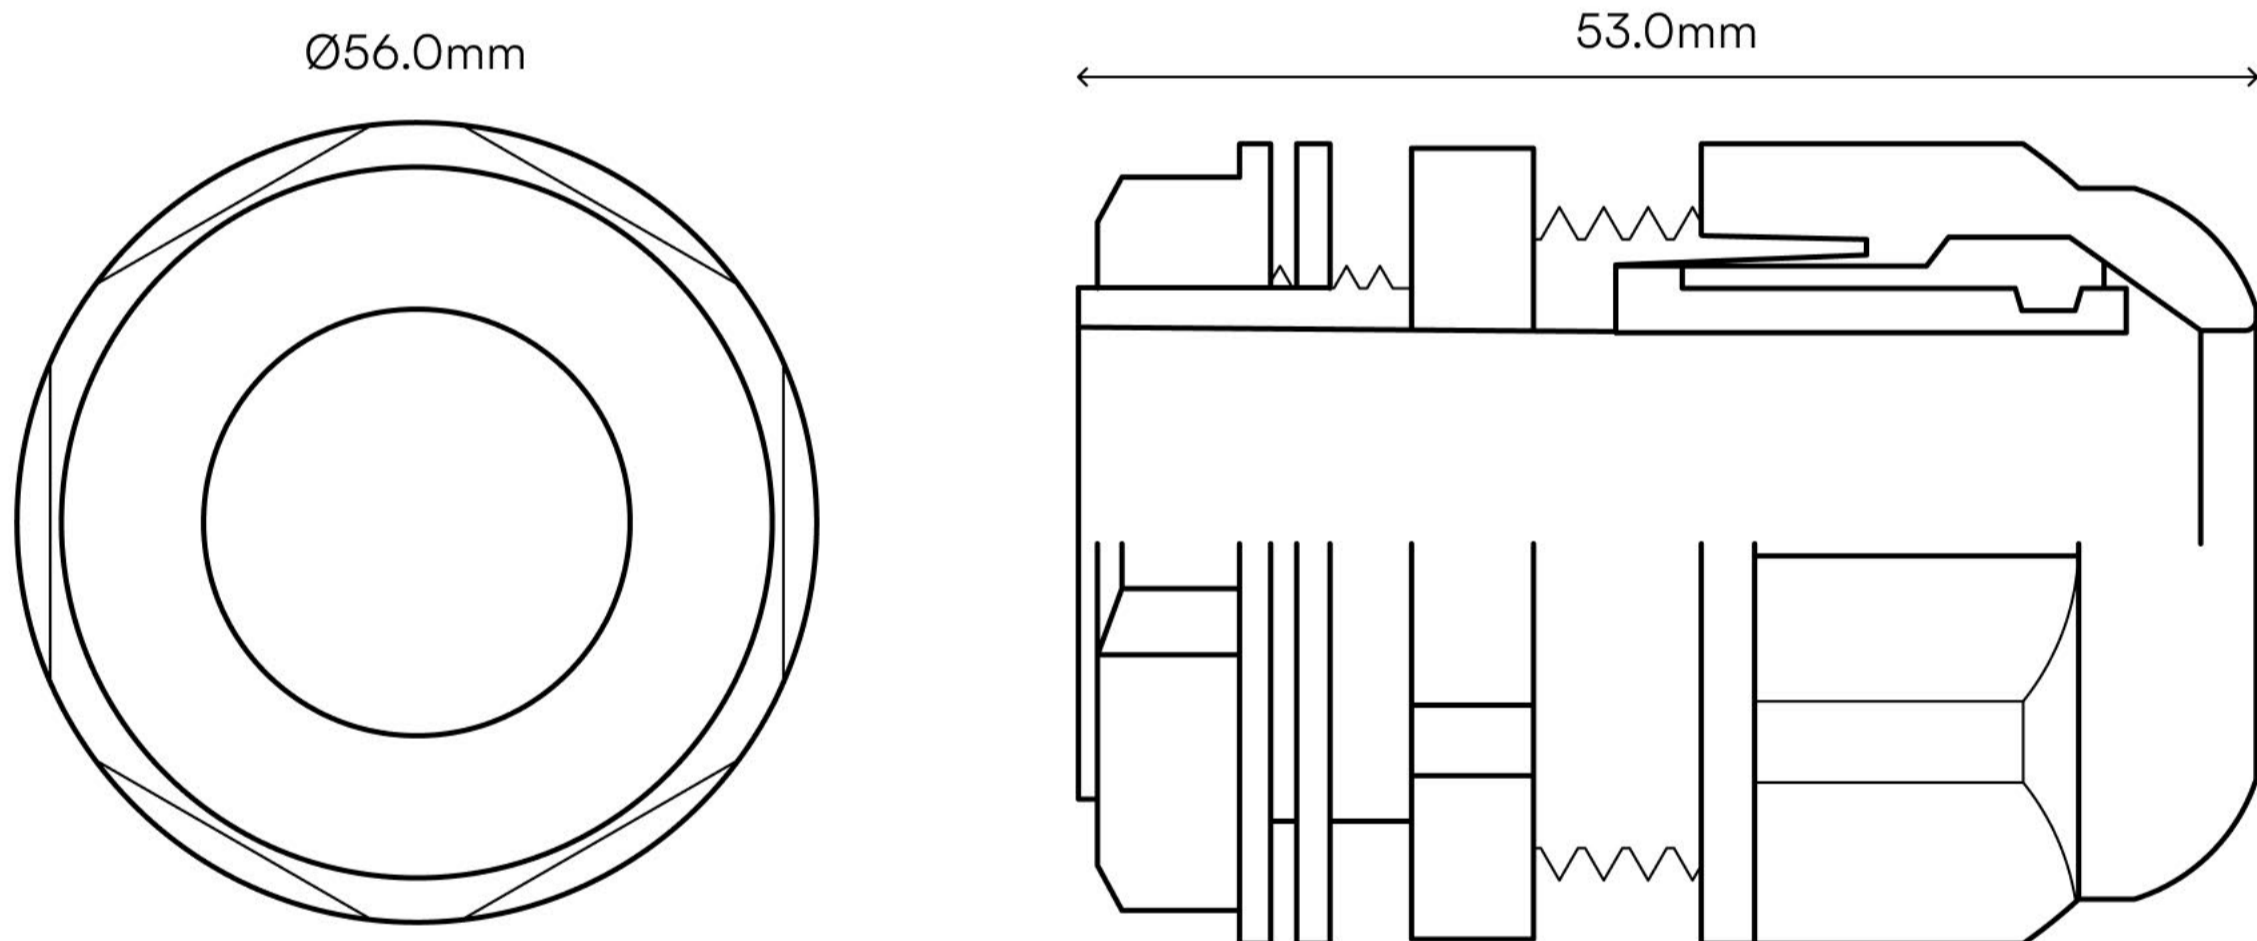

Waterproof joint

Waterproof joint for Dome, Turret, and Bullet Series cameras

LUM-ACC-PR-01

Ensure long-term reliability and get enhanced moisture and weather protection.

Specifications

Weight	0.023kg (0.05lb)	Dimensions	Ø36.0 × 53.0mm (Ø1.41" × 2.09")
Material	Plastic	Compatible Cameras	All models
Color	White		