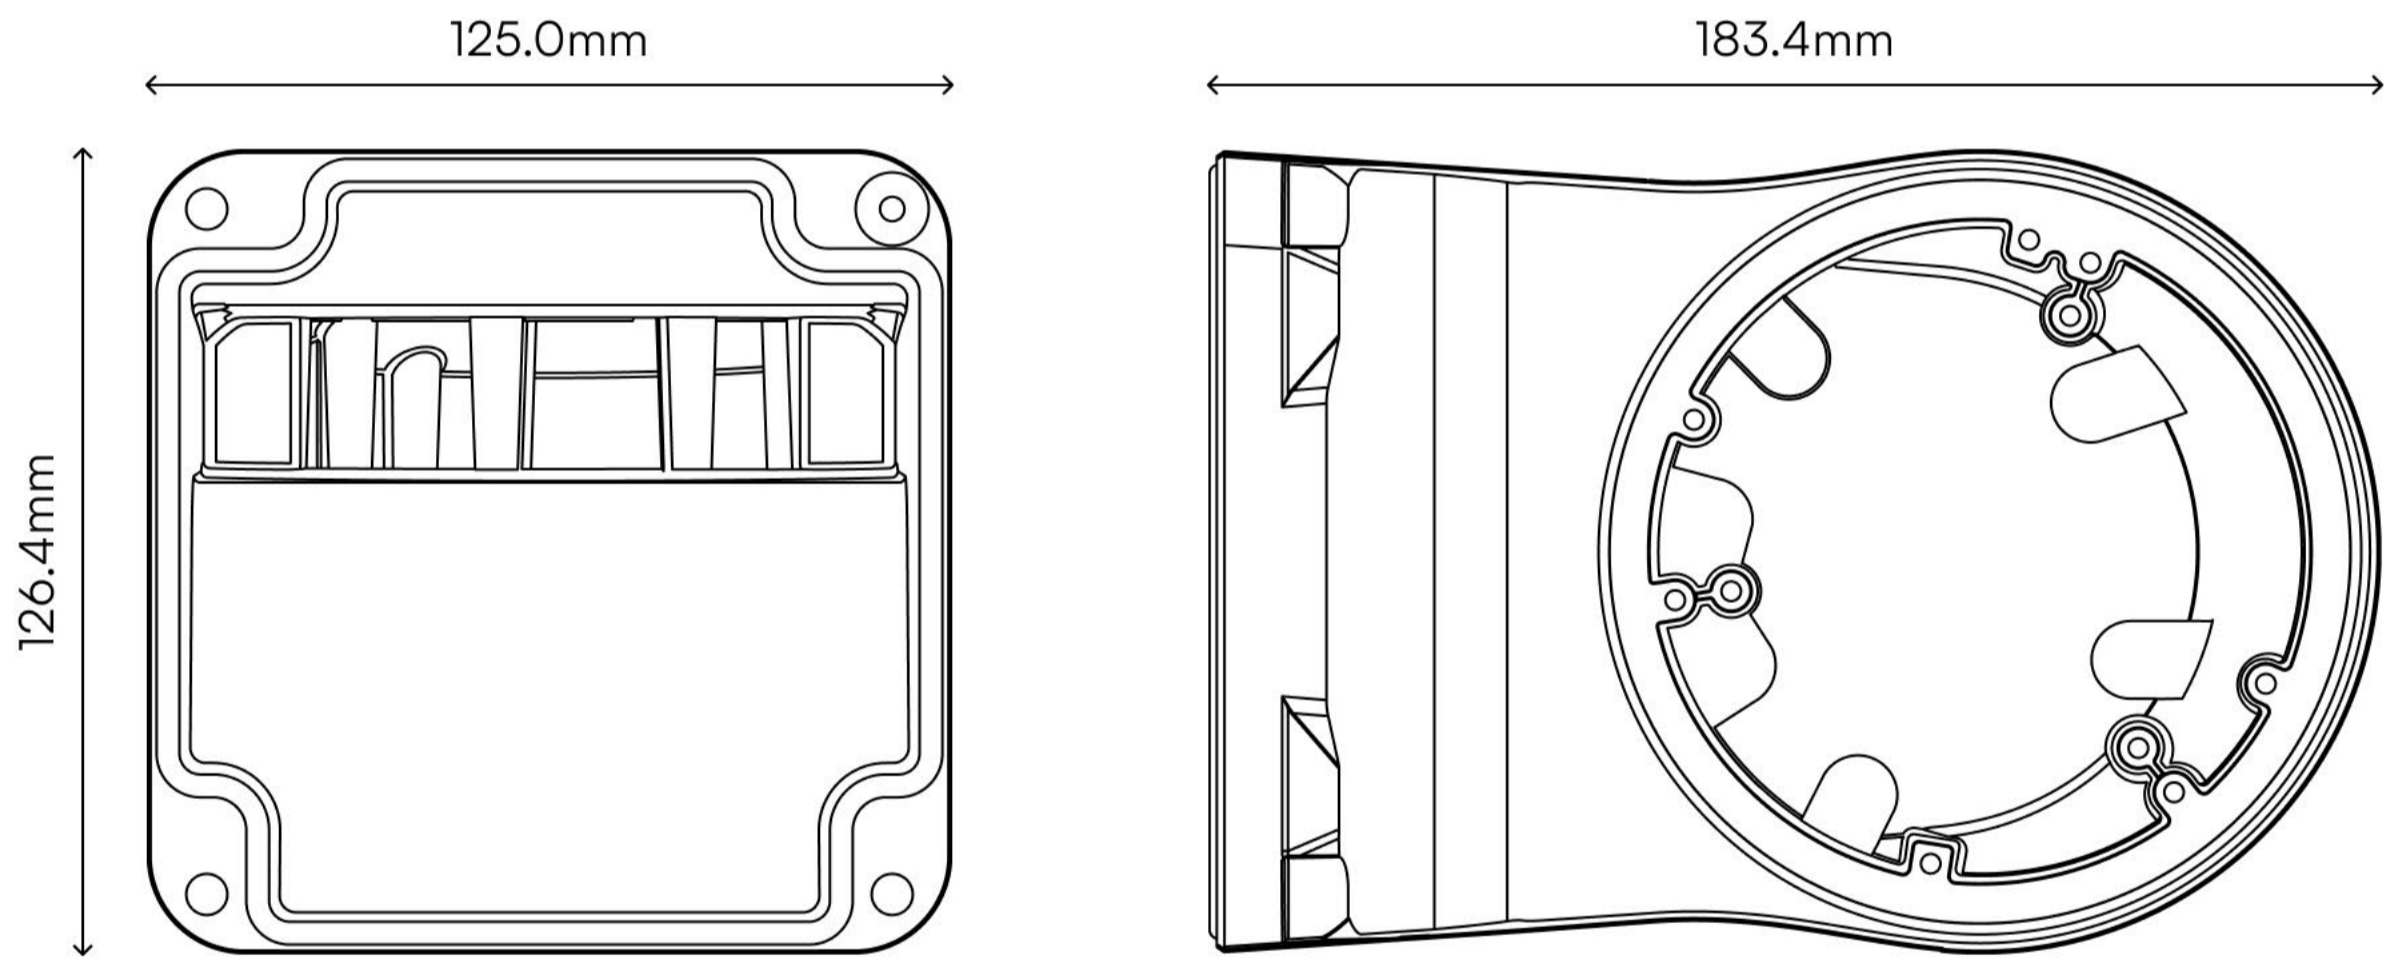

# Arm mount

Wall arm mount for Dome and Turret Series cameras

## Specifications

**Weight**

0.52kg (1.15lb)

**Dimensions**

126.4 × 125.0 × 183.4mm  
(4.97" × 4.92" × 7.22")

**Material**

Aluminum alloy

**Compatible Cameras**