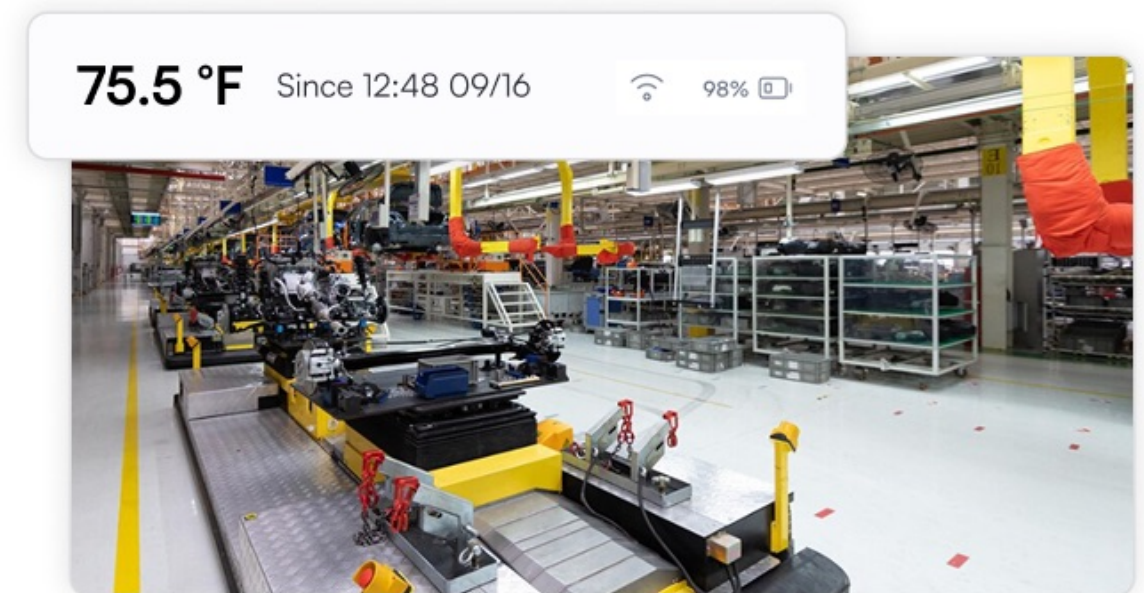

Data-driven insights

Combine sensor and video intelligence in custom dashboards, to reveal patterns, anomalies, and risks.

Benefits

Integrating Disruptive Technologies with Lumana elevates safety, security, and operations. Environmental risks such as leaks, temperature spikes, or unauthorized movement are detected in real time. Every sensor event is automatically logged and time-synced with matching video for rapid review. By combining real-time alerts, video context, and historical logs in one platform, teams cut manual monitoring, reduce false alarms, and accelerate incident response and investigations.

How it works

Integrate in minutes

Leveraging Lumana's open architecture, simply add your Disruptive Technologies account API key to connect the two systems in minutes, without re-architecture or downtime.

Pair sensors and cameras

Assign sensors to the cameras covering each location. From then on, every event is auto-logged with time-synced video for easy verification and search.

See what matters

Get real-time alerts for temperature fluctuations, water leaks, motion detection, and more. Quickly pull up and review event video via Smart Search or event logs.