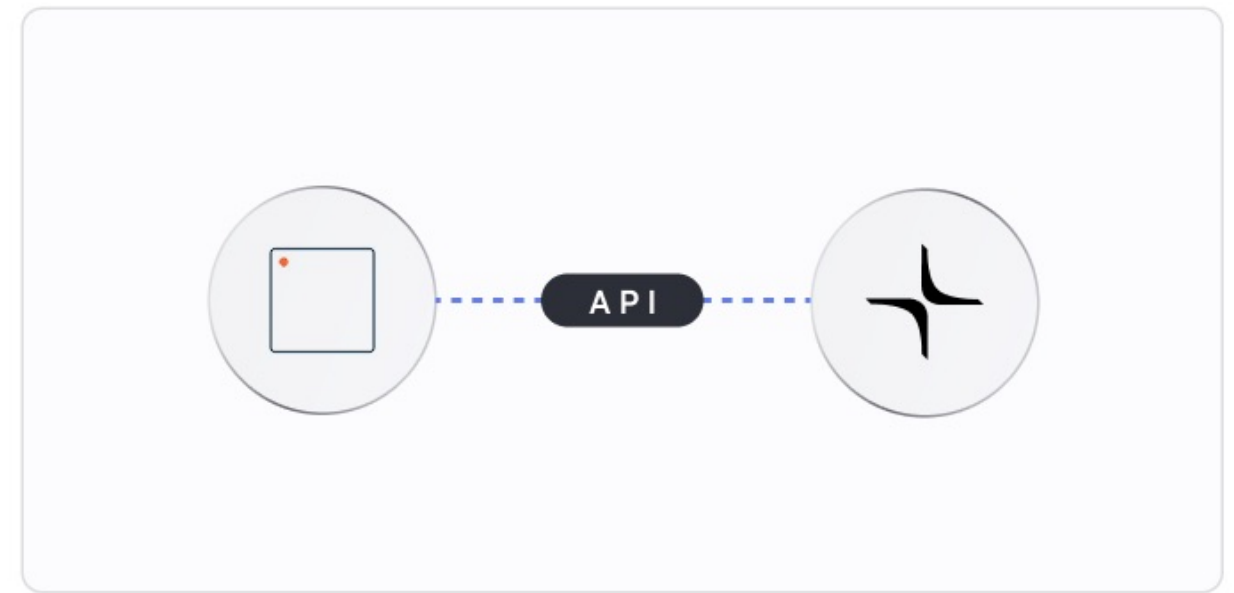

Data-driven insights

Combine sensor and video intelligence in custom dashboards, to reveal patterns, anomalies, and risks.

Benefits

Integrating Disruptive Technologies with Lumana elevates safety, security, and operations. Environmental risks such as leaks, temperature spikes, or unauthorized movement are detected in real time. Every sensor event is automatically logged and time-synced with matching video for rapid review. By combining real-time alerts, video context, and historical logs in one platform, teams cut manual monitoring, reduce false alarms, and accelerate incident response and investigations.

How it works

Integrate in minutes

Leveraging Lumana's open architecture, simply add your Disruptive Technologies account API key to connect the two systems in minutes, without re-architecture or downtime.

Pair sensors and cameras

Assign sensors to the cameras covering each location. From then on, every event is auto-logged with time-synced video for easy verification and search.

See what matters

Get real-time alerts for temperature fluctuations, water leaks, motion detection, and more. Quickly pull up and review event video via Smart Search or event logs.