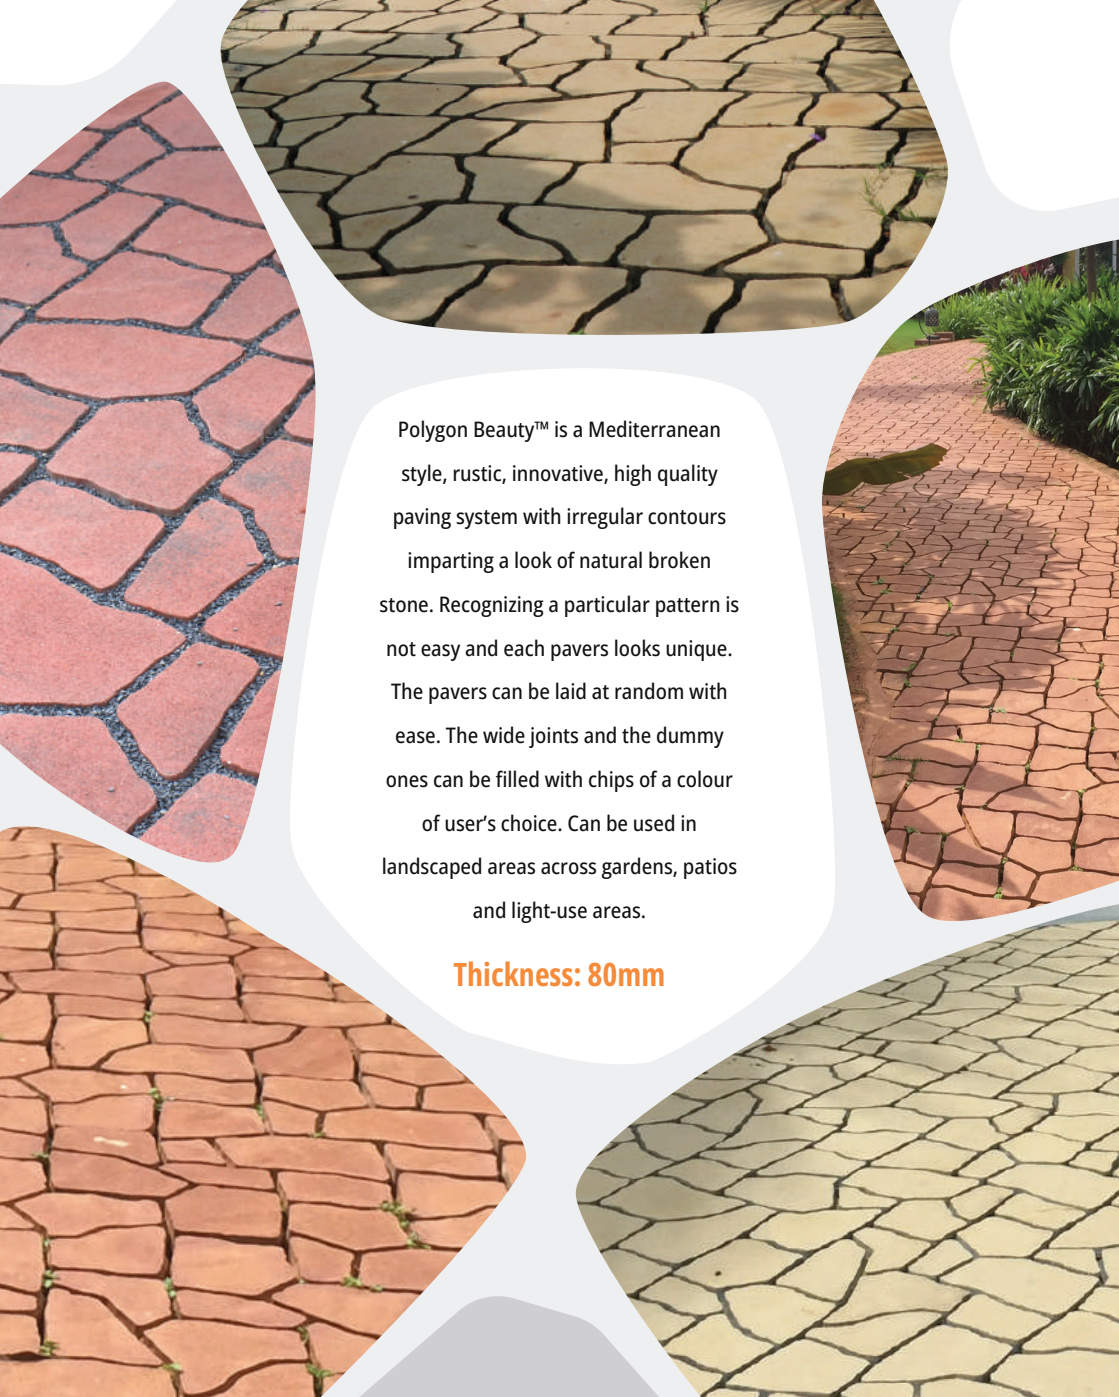

POLYGON
Beauty[™]
MEDITERRANEAN STYLE PAVING

Polygon Beauty™ is a Mediterranean style, rustic, innovative, high quality paving system with irregular contours imparting a look of natural broken stone. Recognizing a particular pattern is not easy and each pavers looks unique. The pavers can be laid at random with ease. The wide joints and the dummy ones can be filled with chips of a colour of user's choice. Can be used in landscaped areas across gardens, patios and light-use areas.