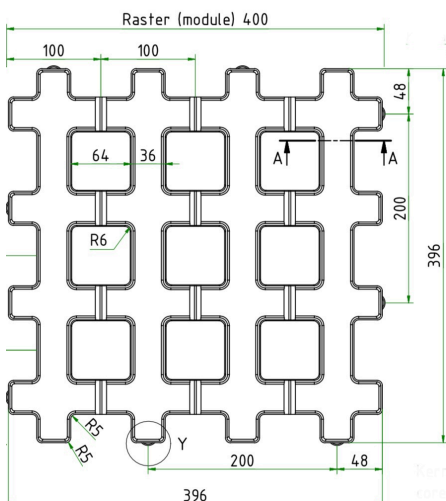

We're proud to add an all-new design to our ever growing line of grass pavers - the Silverstone. Sleek lines, minimalist square windows, and top-quality concrete define this paver. Make your outdoor paving sustainable with grass pavers, as they facilitate rain water harvesting with maximum efficiency.

Dimension : 400 x 400 x 85 mm