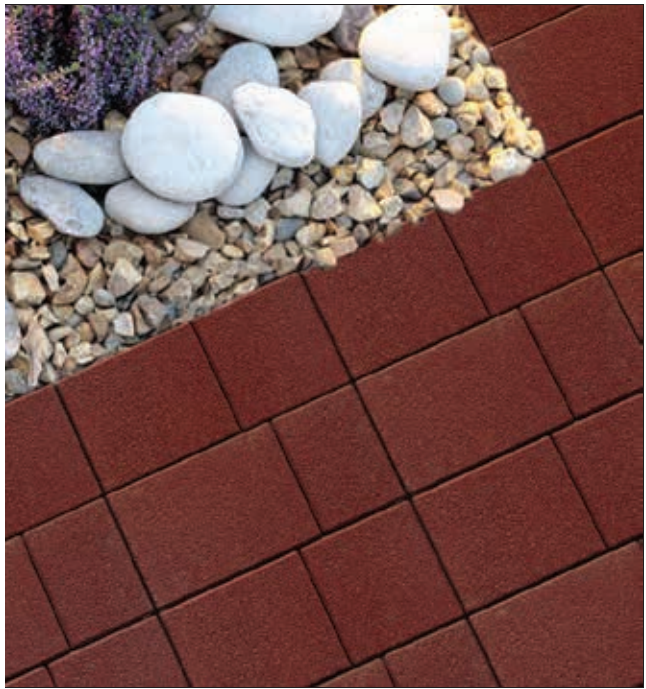

Beautiful Pavers for perfect outdoors

Eleganz[™]

Toscana[™]

Toscana™

It is a trendy and beautiful paver, which finds its origin in Tuscany region in Italy.

These pavers provides a classy look and can be custom placed to suit the landscape. It is best suited for outdoor paving and is textured with ridges that makes Toscana the ultimate solution for traditional uses and for sophisticated modern design projects and refurbishments. This can be provided with different earthen-colour-blends, contemporary-colour-blends or with shot-blasted effect.

Eleganz™

As the very name of this product suggests, these pavers are quite elegant in appearance. These rectangle shaped pavers depict simplicity with beauty. These pavers can be shuffled to make an irregular pattern as well. Looks best in Red-Black, Beige-Black Blends.

Colour Options

Shot Blasted Red

Red and Black Blended

Red

Grey - Fine grains

Yellow, Terracotta, Black Blended

Shot Blasted Black

Sandy beige with black blended

Black

Yellow - Fine grains

Dimension: 150/200/250/300x200mmX70mm (T)

150 x 200 x 70 mm(T)

300 x 200 x 70 mm(T)

200 x 200 x 70 mm(T)

250 x 200 x 70 mm(T)

#270, 100ft Road, Indiranagar,
Bengaluru - 560 038
+91-80-4089 7474