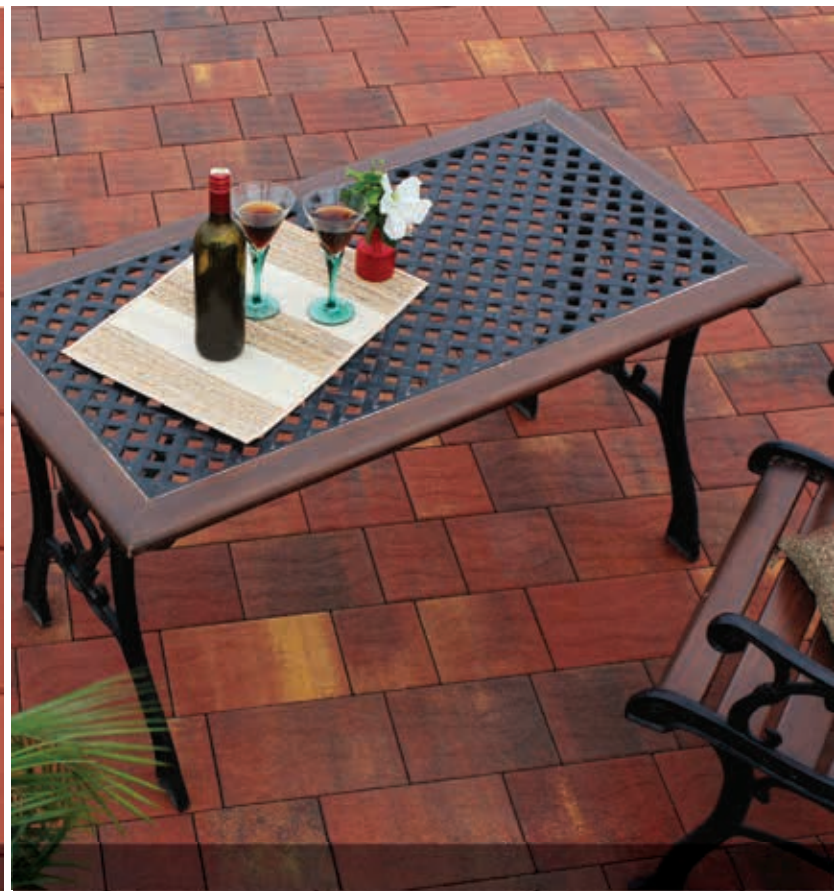

Beautiful Pavers for perfect outdoors

Eleganz[™]

Toscana[™]

Toscana™

It is a trendy and beautiful paver, which finds its origin in Tuscany region in Italy.

These pavers provides a classy look and can be custom placed to suit the landscape. It is best suited for outdoor paving and is textured with ridges that makes Toscana the ultimate solution for traditional uses and for sophisticated modern design projects and refurbishments. This can be provided with different earthen-colour-blends, contemporary-colour-blends or with shot-blasted effect.

Colour Options

Black

Red, Yellow and
Black Blend

Grey

Red

Pebble Yellow

White, Pebble
Yellow Blend

Dimension:

150/200/250/300x200mmX70mm (T)

- A - 6 Pieces
- B - 7 "
- C - 7 "
- D - 7 "

Note: These four sizes are to be laid at random to have the naturality and to ensure usage of all the sizes available at site.

Eleganz™

As the very name of this product suggests, these pavers are quite elegant in appearance. These rectangle shaped pavers depict simplicity with beauty. These pavers can be shuffled to make an irregular pattern as well. Looks best in Red-Black, Beige-Black Blends.