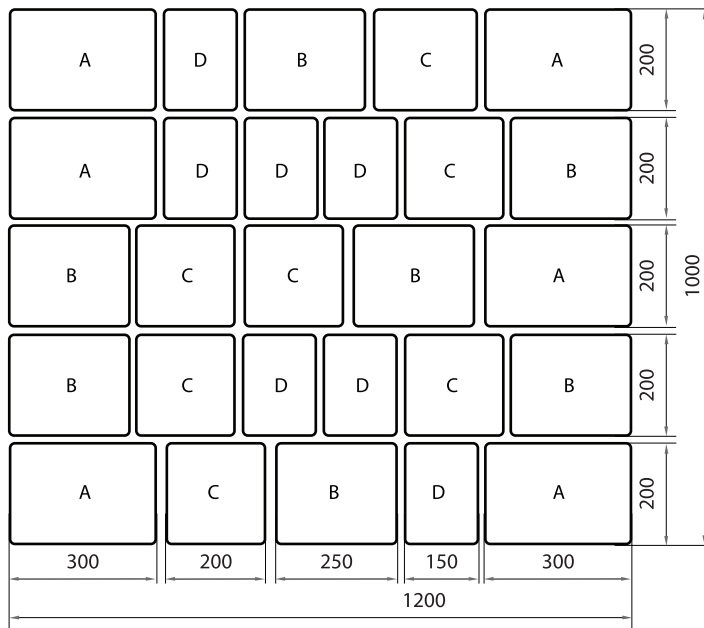

Colour Options

Black

Red, Yellow and
Black Blend

Grey

Red

Pebble Yellow

White, Pebble
Yellow Blend

Dimension:

150/200/250/300x200mmX70mm (T)

- A - 6 Pieces
- B - 7 "
- C - 7 "
- D - 7 "

Note: These four sizes are to be laid at random to have the naturality and to ensure usage of all the sizes available at site.

Since quantities in different sizes are not supplied in equal numbers, due to the production process, it is inevitable to lay them at random.

The pictures in this brochure show up these sizes laid at random.

Black

Yellow - Fine grains

Dimension: 150/200/250/300x200mmX70mm (T)

150 x 200 x 70 mm(T)

300 x 200 x 70 mm(T)

200 x 200 x 70 mm(T)

250 x 200 x 70 mm(T)

#270, 100ft Road, Indiranagar,
Bengaluru - 560 038
+91-80-4089 7474