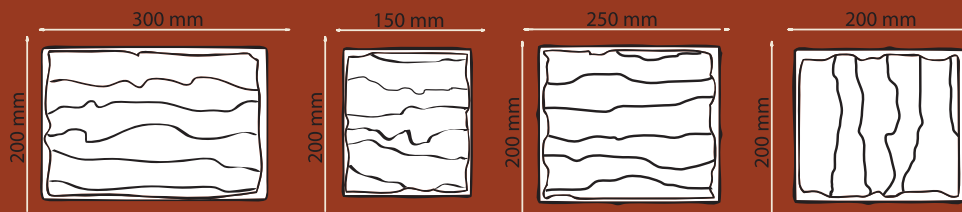

Colour Options

Black

Red, Yellow and
Black Blend

Grey

Red

Pebble Yellow

White, Pebble
Yellow Blend

Dimension:

150/200/250/300x200mmX70mm (T)

- A - 6 Pieces
- B - 7 "
- C - 7 "
- D - 7 "

Note: These four sizes are to be laid at random to have the naturality and to ensure usage of all the sizes available at site.

Since quantities in different sizes are not supplied in equal numbers, due to the production process, it is inevitable to lay them at random.

The pictures in this brochure show up these sizes laid at random.

Black

Yellow - Fine grains

Dimension: 150/200/250/300x200mmX70mm (T)

150 x 200 x 70 mm(T)

300 x 200 x 70 mm(T)

200 x 200 x 70 mm(T)

250 x 200 x 70 mm(T)

#270, 100ft Road, Indiranagar,
Bengaluru - 560 038
+91-80-4089 7474