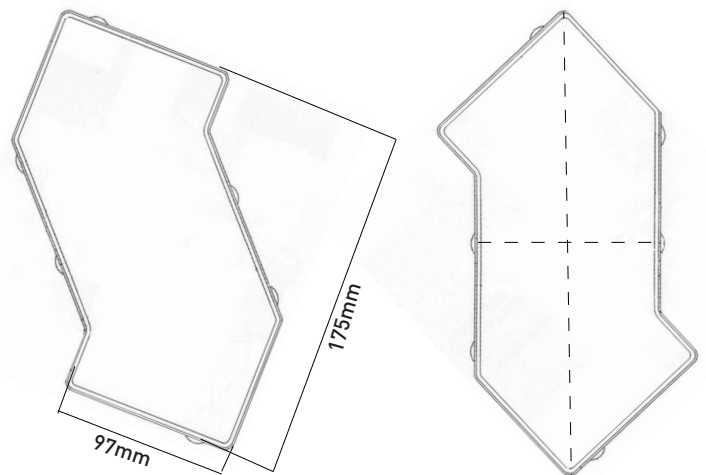

## 'S-Lock' Pavers<sup>®</sup>

S-Lock paver<sup>™</sup> is a fashionable form of (Uni Regular) 'wave' paver, at the same time providing immense locking (interlocking). It carries high value with regard to appearance and elegance compared to the very common and out-of-trend 'Uni Regular' paver.

Dimension: 97x175x60 / 80mm

Popular Finish : Shotblasted, Fine Finish

Popular Colours : Grey, Black, Red and Yellow