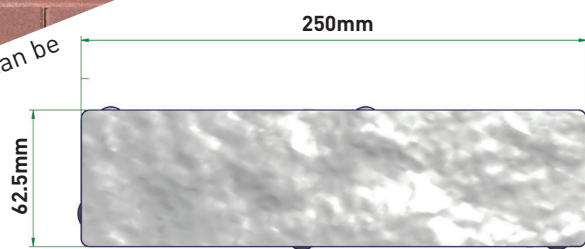

WARWICK & WESTMINSTER

Warwick & Westminster™ are pavers that suit any landscape. With its unique 4x4 criss-cross arrangement and such other patterns as Herringbone, Running Bond and Circular Designs, it captivates every eye that glances at them. The surface of Warwick pavers is undulated and rustic. It does give a old world stone-age look especially when earthen colours/blends are used.

Square or Diagonal Herringbone

Single Herringbone

Double Herringbone