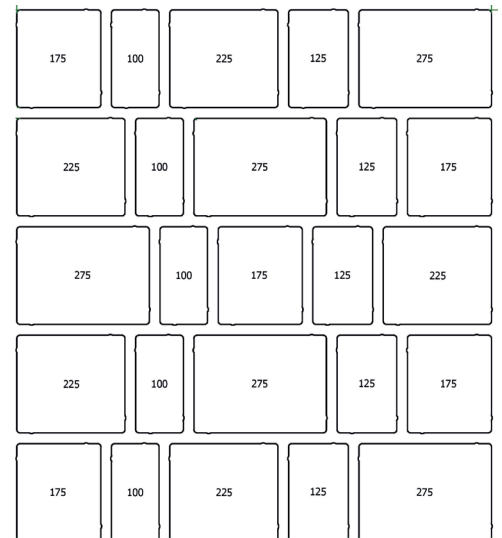

# FLEXI PAVER

**Flexi Pavers, Grey & Red at Hiranandani**

**KENILWORTH BEACH RESORT - GOA**

**Dimension:**

- A - 200x275x65mm**
- B - 200x225x65mm**
- C - 200x175x65mm**
- D - 200x125x65mm**
- E - 200x100x65mm**

Available Colour: Grey, Black, Red, Yellow and Colour Blended

Popular Finish : Shotblasted, Fine Finish, Washed

No. 270, 100 Feet Road, Indira Nagar, HAL 2nd Stage, Bengaluru - 560 038

Email : [enquiry@basantbetons.com](mailto:enquiry@basantbetons.com) web : <https://www.basantbetons.com>