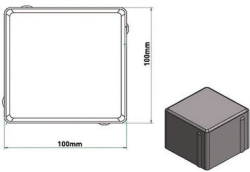

Plain Surface

100x100x80mm

Riven Surface