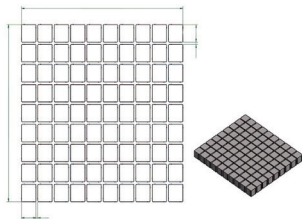

Plain Surface

100x100x80mm

Riven Surface