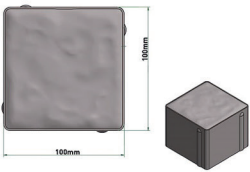

Plain Surface

100x100x80mm

Riven Surface