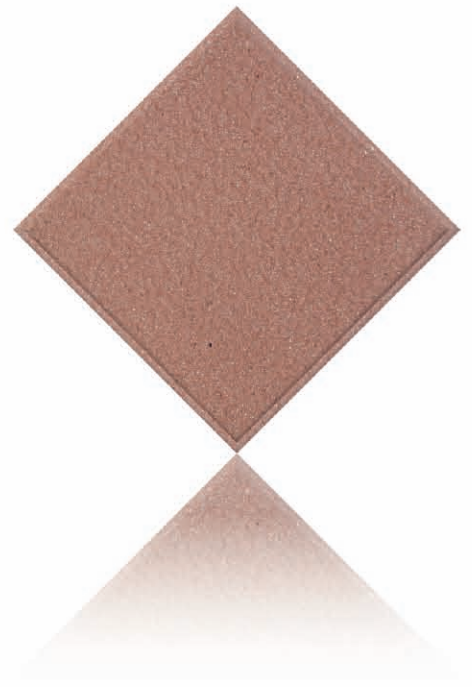

Paving Tiles

Coffee Day - Bangalore

Tuscan Stone™

Dimension:
400 x 400 x 38 mm

All these tiles have Chamfered Edges

Magnum Honda - Bangalore

International Guest House, UAS - DHARWAD

Tuscan Stone™ brings memories of hand chiseled products in Tuscany region in Italy. It is a typical square shaped tile best suited for locations with light & medium vehicular movement. With its ridge like pattern, sober color schemes and grounded texture, this tile gives a medieval outlook to the landscape.

Colour Options

Red

Yellow

Grey

Black

Bush Hammered®

Star Palm - Sangli

Dimension:

400 x 400 x 38 mm

250 x 500 x 40 mm

All these tiles have Chamfered Edges

Bush Hammered™ Stone creates great outdoors. The texture is the speciality of the product that gives it a very sober yet a rustic appearance like the dressed granite especially when the tile is shot blasted at its highest. The most preferred colors by architects for this tile are grey, black and red

Colour Options

Grey

Black

Yellow

Red

Wide Groove Tile

Dimension:
250 x 500 x 40 mm

Colour Options