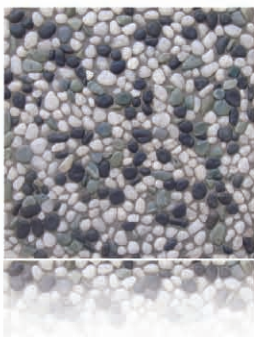

Dimension:
400 x 400 x 40 mm

Colour Options

Snow White Green Golden
yellow on Grey Base

Green on Grey Base
Pebble Tile

Black Pebble on Grey Base

Grey Pebble on White Base

Waschbetons

White, Green, Black
on Grey Base

Grey Pebble on Grey Base

Pondi Pebble
(up to 22mm)

White, Golden, Yellow
on Grey Base

Mixed Ganges
(Haridwar Pebbles)

Pondi Pebble
(up to 30mm)

P A V I N G T I L E S

Paving Tiles

Vidhana Soudha - Bangalore