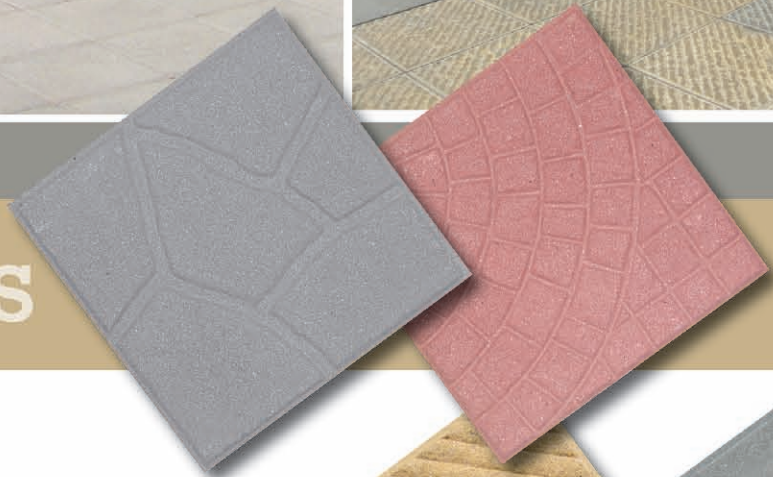

Paving Tiles

Coffee Day - Bangalore

Tuscan Stone™

Dimension:
400 x 400 x 38 mm

All these tiles have Chamfered Edges

Magnum Honda - Bangalore

International Guest House, UAS - DHARWAD

Tuscan Stone™ brings memories of hand chiseled products in Tuscany region in Italy. It is a typical square shaped tile best suited for locations with light & medium vehicular movement. With its ridge like pattern, sober color schemes and grounded texture, this tile gives a medieval outlook to the landscape.

400 x 400 x 38 mm

250 x 500 x 40 mm

All these tiles have Chamfered Edges

Bush Hammered™ Stone creates great outdoors. The texture is the speciality of the product that gives it a very sober yet a rustic appearance like the dressed granite especially when the tile is shot blasted at its highest. The most preferred colors by architects for this tile are grey, black and red

Colour Options

Grey

Black

Yellow

Red

Wide Groove Tile

Dimension:
250 x 500 x 40 mm

Colour Options