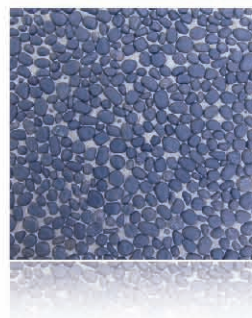

Dimension:
400 x 400 x 40 mm

Colour Options

Snow White Green Golden
yellow on Grey Base

Green on Grey Base
Pebble Tile

Black Pebble on Grey Base

Grey Pebble on White Base

Waschbetons

White, Green, Black
on Grey Base

Grey Pebble on Grey Base

Pondi Pebble
(up to 22mm)

White, Golden, Yellow
on Grey Base

Mixed Ganges
(Haridwar Pebbles)

Pondi Pebble
(up to 30mm)

P A V I N G T I L E S

Paving Tiles

Vidhana Soudha - Bangalore