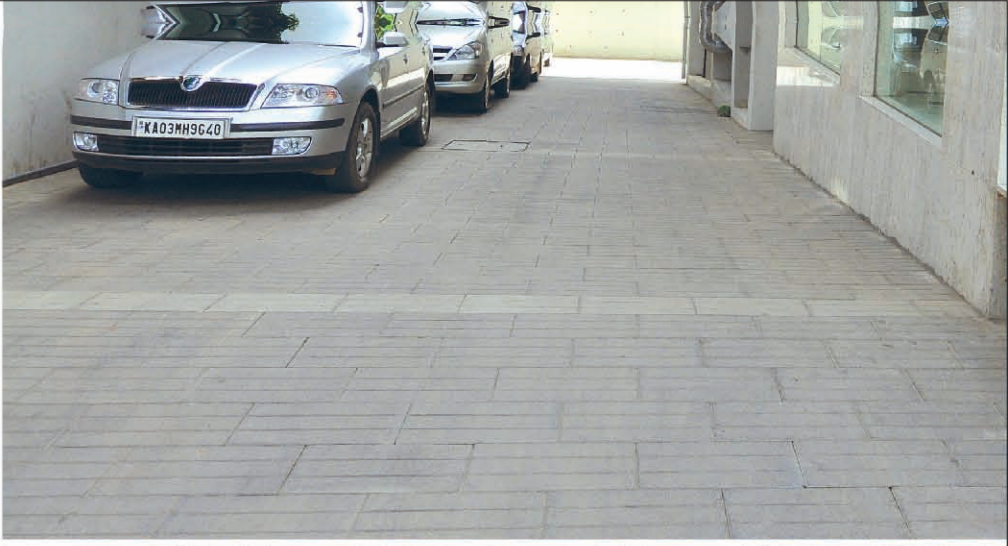

Double Groove Tile