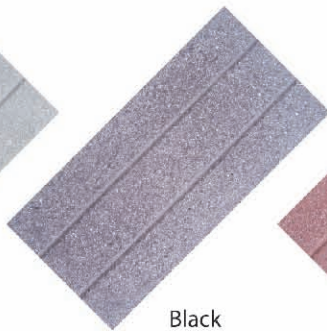

Star Palm - Sangli

JSW - Toranagallu

Yellow

Grey

Colour Options

Black

Grey

Red

Yellow

P A V I N G T I L E S

Double Groove Tile

Dimension:
250 x 500 x 40 mm

All these tiles have Chamfered Edges

Colour Options

Grey

Black