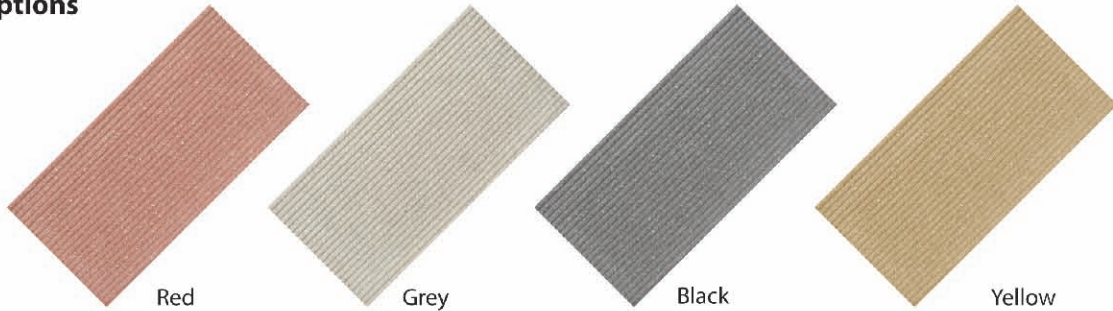

Colour Options

Red

Grey

Black

Yellow

P A V I N G T I L E S