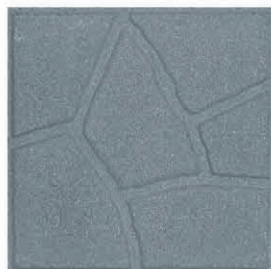

Black

Red

Grey

Red

Grey

Crazy Tiles

Dimension:
400 x 400 x 38 mm

All these tiles have Chamfered Edges

Colour Options

Grey

Black

Yellow

Red

Wide Groove Tile

Dimension:
250 x 500 x 40 mm

Colour Options