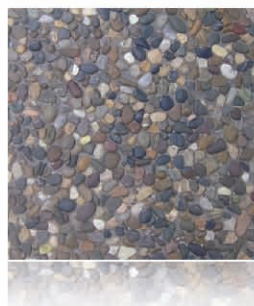

Grey Pebble on Grey Base

Pondi Pebble
(up to 22mm)

White, Golden, Yellow
on Grey Base

Mixed Ganges
(Haridwar Pebbles)

Pondi Pebble
(up to 30mm)

P A V I N G T I L E S

Paving Tiles

Vidhana Soudha - Bangalore