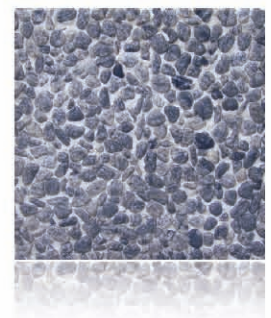

Grey Pebble on White Base