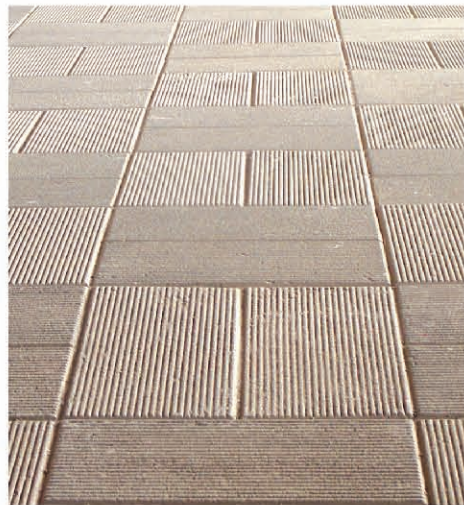

Red

Yellow

Multi Groove Paving Tile

TVH Belicia Towers – Chennai

Madras Club

Multi Groove is one of Basant Betons® unique and a standalone product. The product has multiple grooves on its surface which give the surface an added grip, this is ideal for car parking areas and for basements ramps.