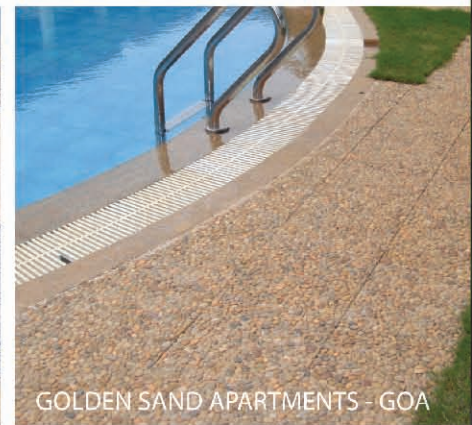

Grey

MADRAS CLUB

GOLDEN SAND APARTMENTS - GOA

Basant Betons® now introduces WASCHBETONS, the exclusive Italian pebble exposed tiles for gardens, frontages, pathways and exterior wall cladding. Basant Betons® are the only people making these tiles in India for the first time. Add effulgence to your exteriors, gardens, landscapes & architectural ostentation with Waschbetons.