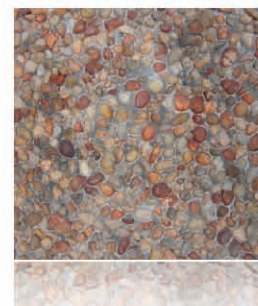

Grey Pebble on Grey Base

Pondi Pebble
(up to 22mm)

White, Golden, Yellow
on Grey Base

Mixed Ganges
(Haridwar Pebbles)

Pondi Pebble
(up to 30mm)

P A V I N G T I L E S

Paving Tiles

Vidhana Soudha - Bangalore