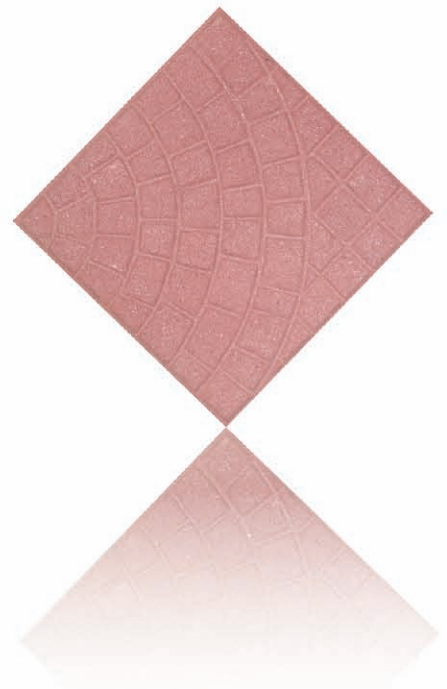

Dimension:
250 x 250 x 30 mm

Colour Options

Grey

Toned Grey

Ring Pattern Tile

VIDHANA SOUDHA BANGALORE

Infosys Head Quarters Bangalore

Dimension:
400 x 400 x 38 mm
All these tiles have Chamfered Edges