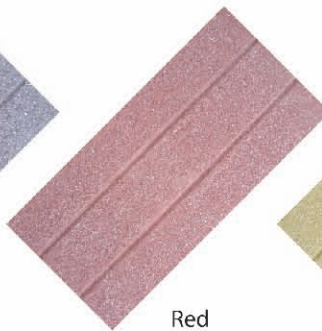

Star Palm - Sangli

JSW - Toranagallu

Yellow

Grey

Colour Options

Black

Grey

Red

Yellow

P A V I N G T I L E S

Double Groove Tile

Dimension:
250 x 500 x 40 mm

All these tiles have Chamfered Edges

Colour Options

Grey

Black