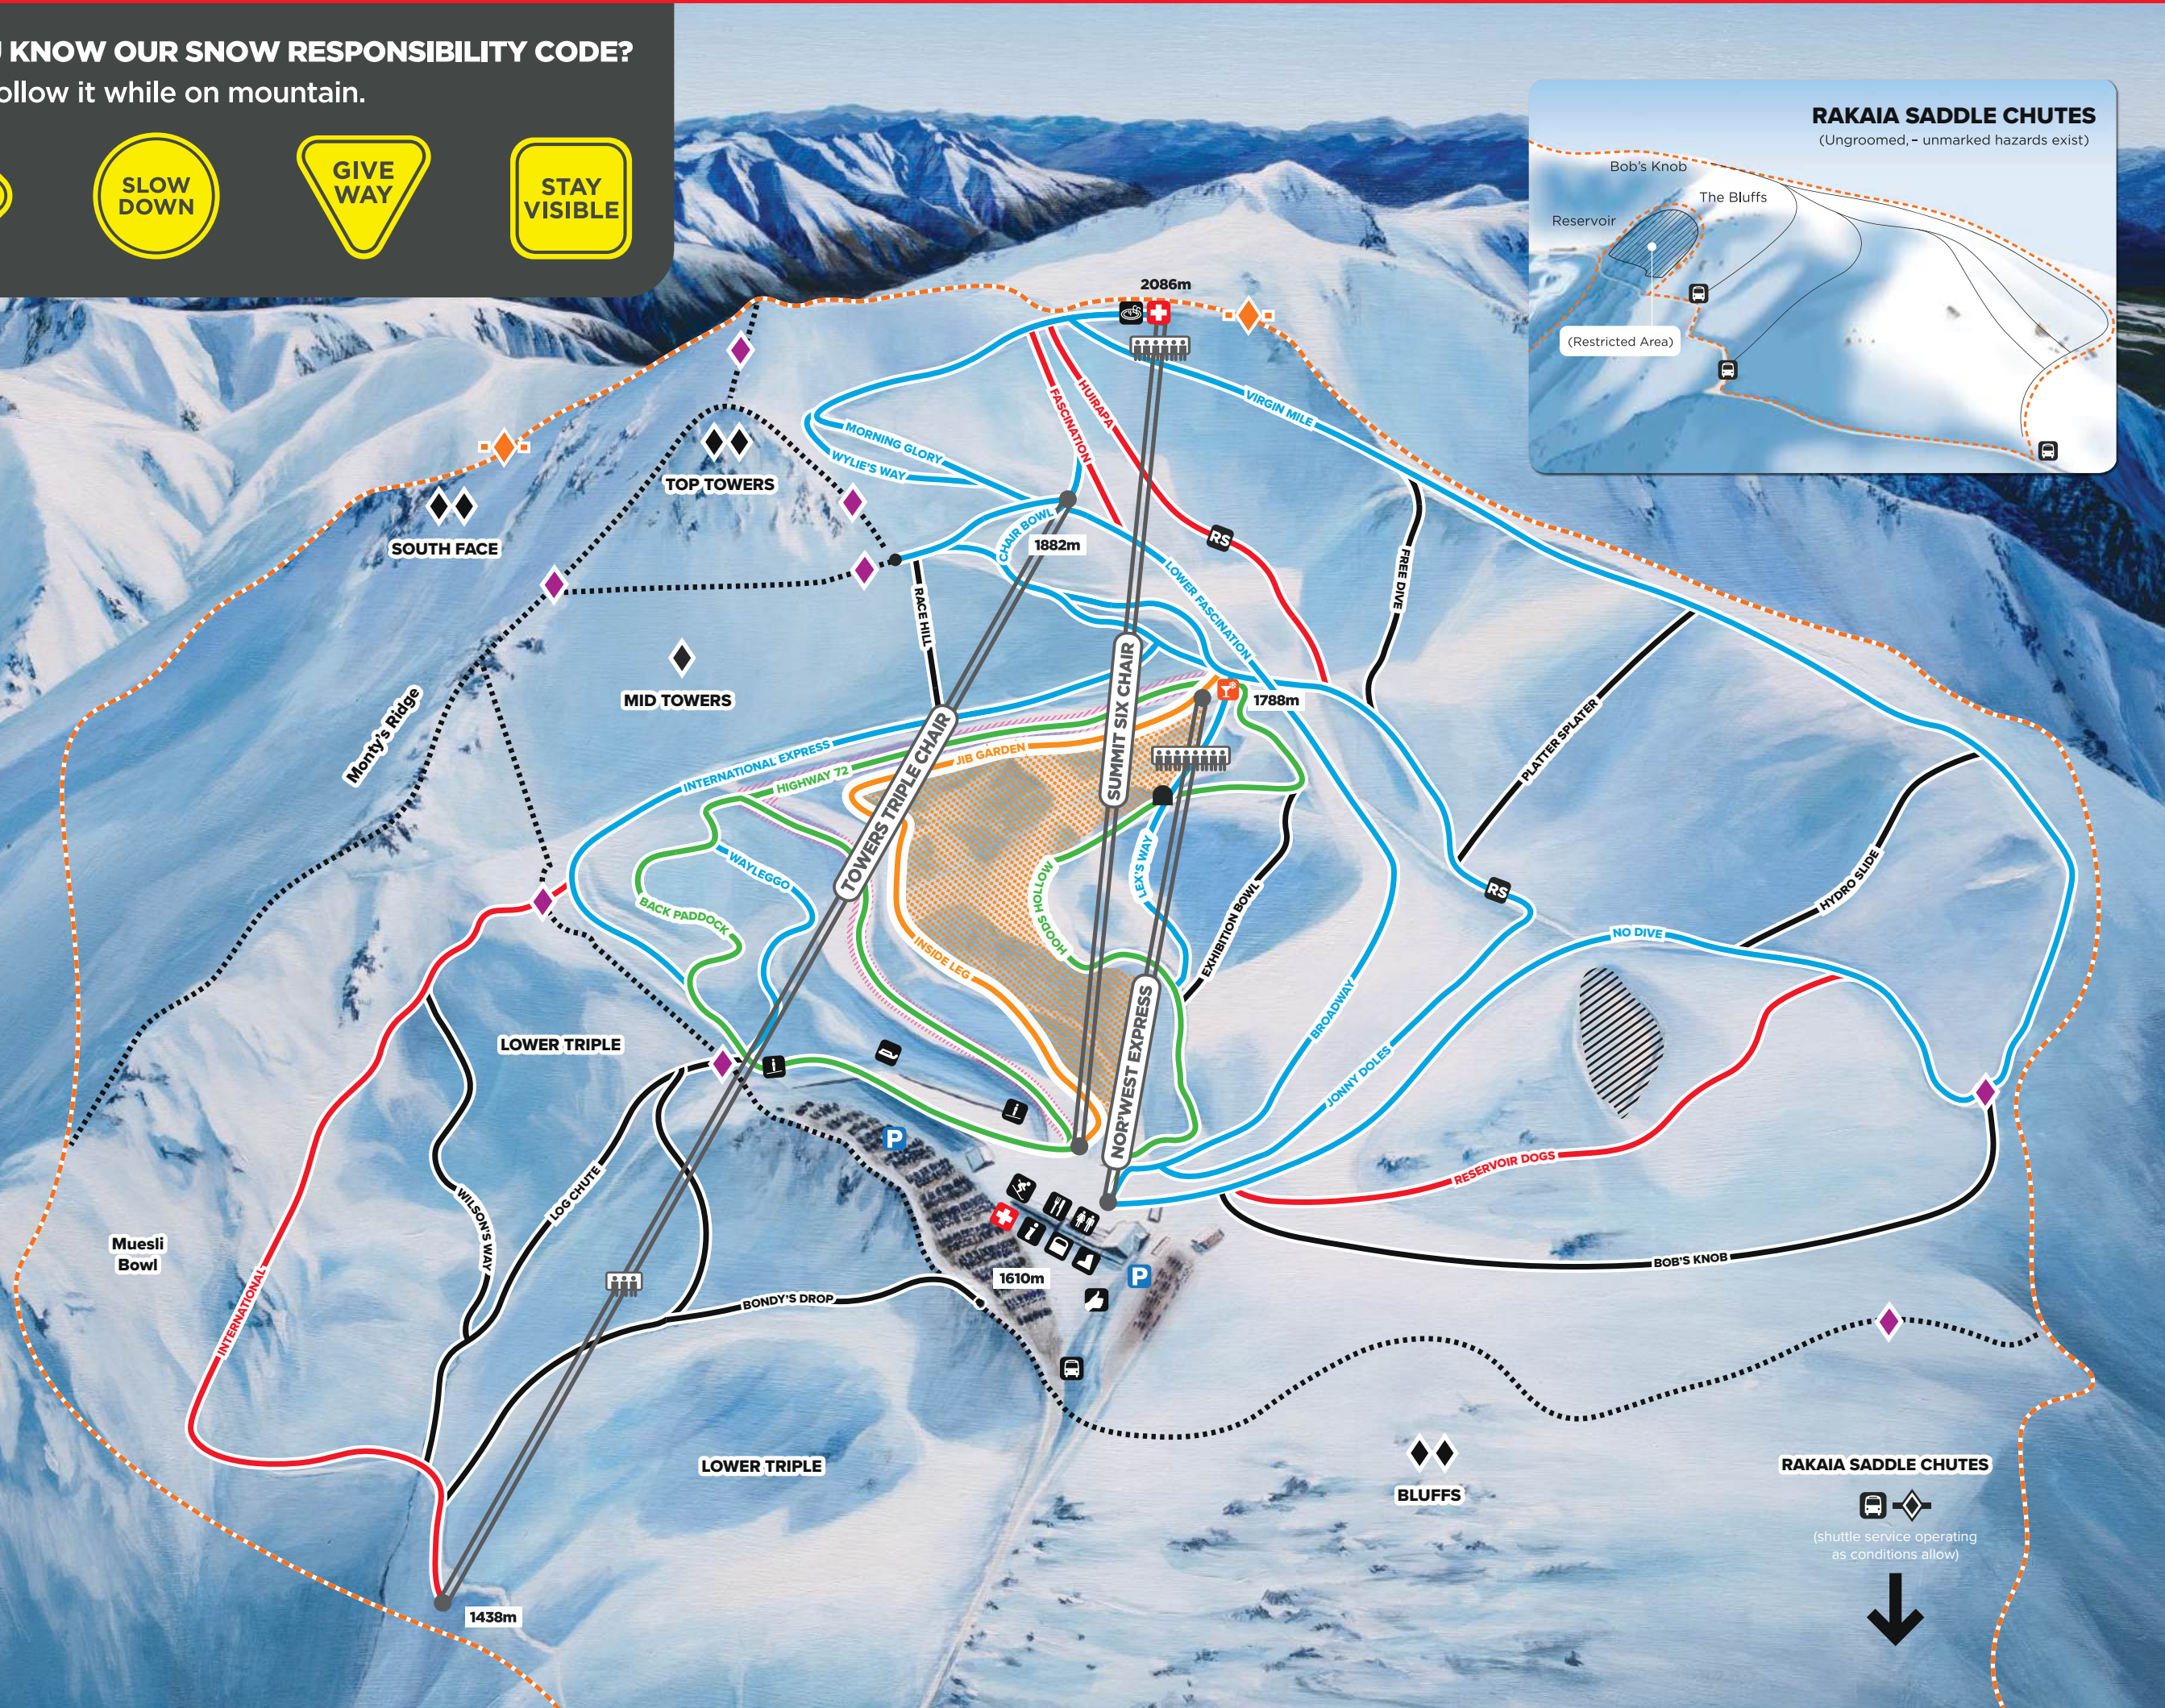

**DO YOU KNOW OUR SNOW RESPONSIBILITY CODE?**  
Please follow it while on mountain.

### Base Facilities

-  Patrol/Medical
-  Toilets
-  Food & Beverages
-  Snow Shop
-  Guest Services
-  Ski/Snowboard Rental
-  Snowsports School
-  Ride Share Point
-  Car Park
-  Sledding Area
-  Shuttle

### Ski Area

-  Ski Area Boundary
-  Controlled Off-piste Zone
-  Beginner
-  Intermediate
-  Advanced
-  Expert
-  Extreme
-  Terrain Park
-  Lift
-  Surface Conveyor Lift
-  Race Starts
-  Slow Zone
-  Tunnel
-  Restricted Area
-  Boundary Gate
-  Terrain Access Gate
-  Alpine Spa
-  Aperol Ice bar
-  Smoke Free Ski Area

**RAKAIA SADDLE CHUTES**  
(shuttle service operating as conditions allow)  
↓