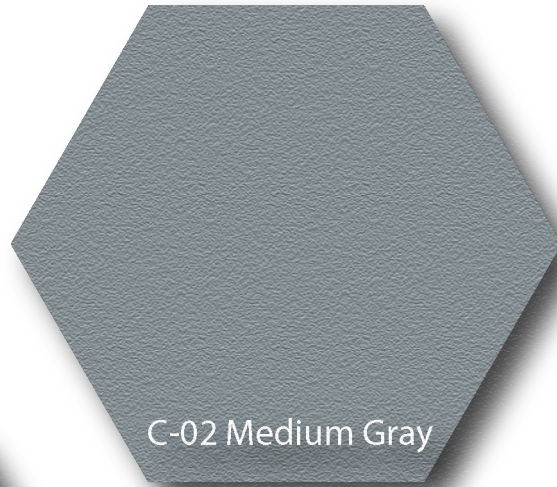

# CRETECOAT COLORS

Other colors available upon request.

C-01 Dark Gray

C-02 Medium Gray

C-03 Light Gray

C-12 Tile Red

C-08 Black

Urethane cement color varies from Dressing, to Slurry, to Trowel. When selecting color, be advised that the thicker the material the darker the color will be.