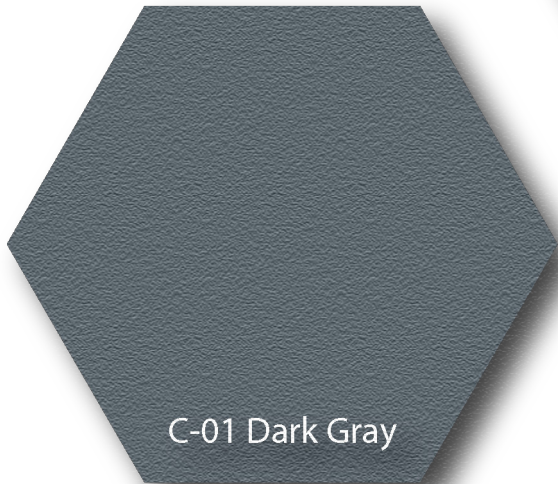

# CRETECOAT COLORS

Other colors available upon request.

C-01 Dark Gray

C-02 Medium Gray

C-03 Light Gray

C-12 Tile Red

C-08 Black

Urethane cement color varies from Dressing, to Slurry, to Trowel. When selecting color, be advised that the thicker the material the darker the color will be.