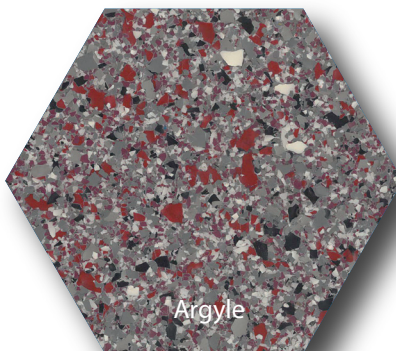

HYBRID FLAKE COLORS

Other colors available upon request.

Paprika

Tempest

Camouflage

Plantain

Mocha

Stonehenge

Terra

Argyle

Moss

Sandstone

Stratus

Ocean