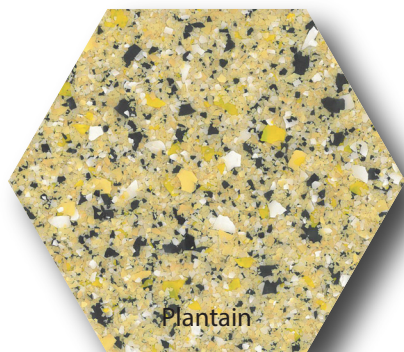

HYBRID FLAKE COLORS

Other colors available upon request.

Paprika

Tempest

Camouflage

Plantain

Mocha

Stonehenge

Terra

Argyle

Moss

Sandstone

Stratus

Ocean