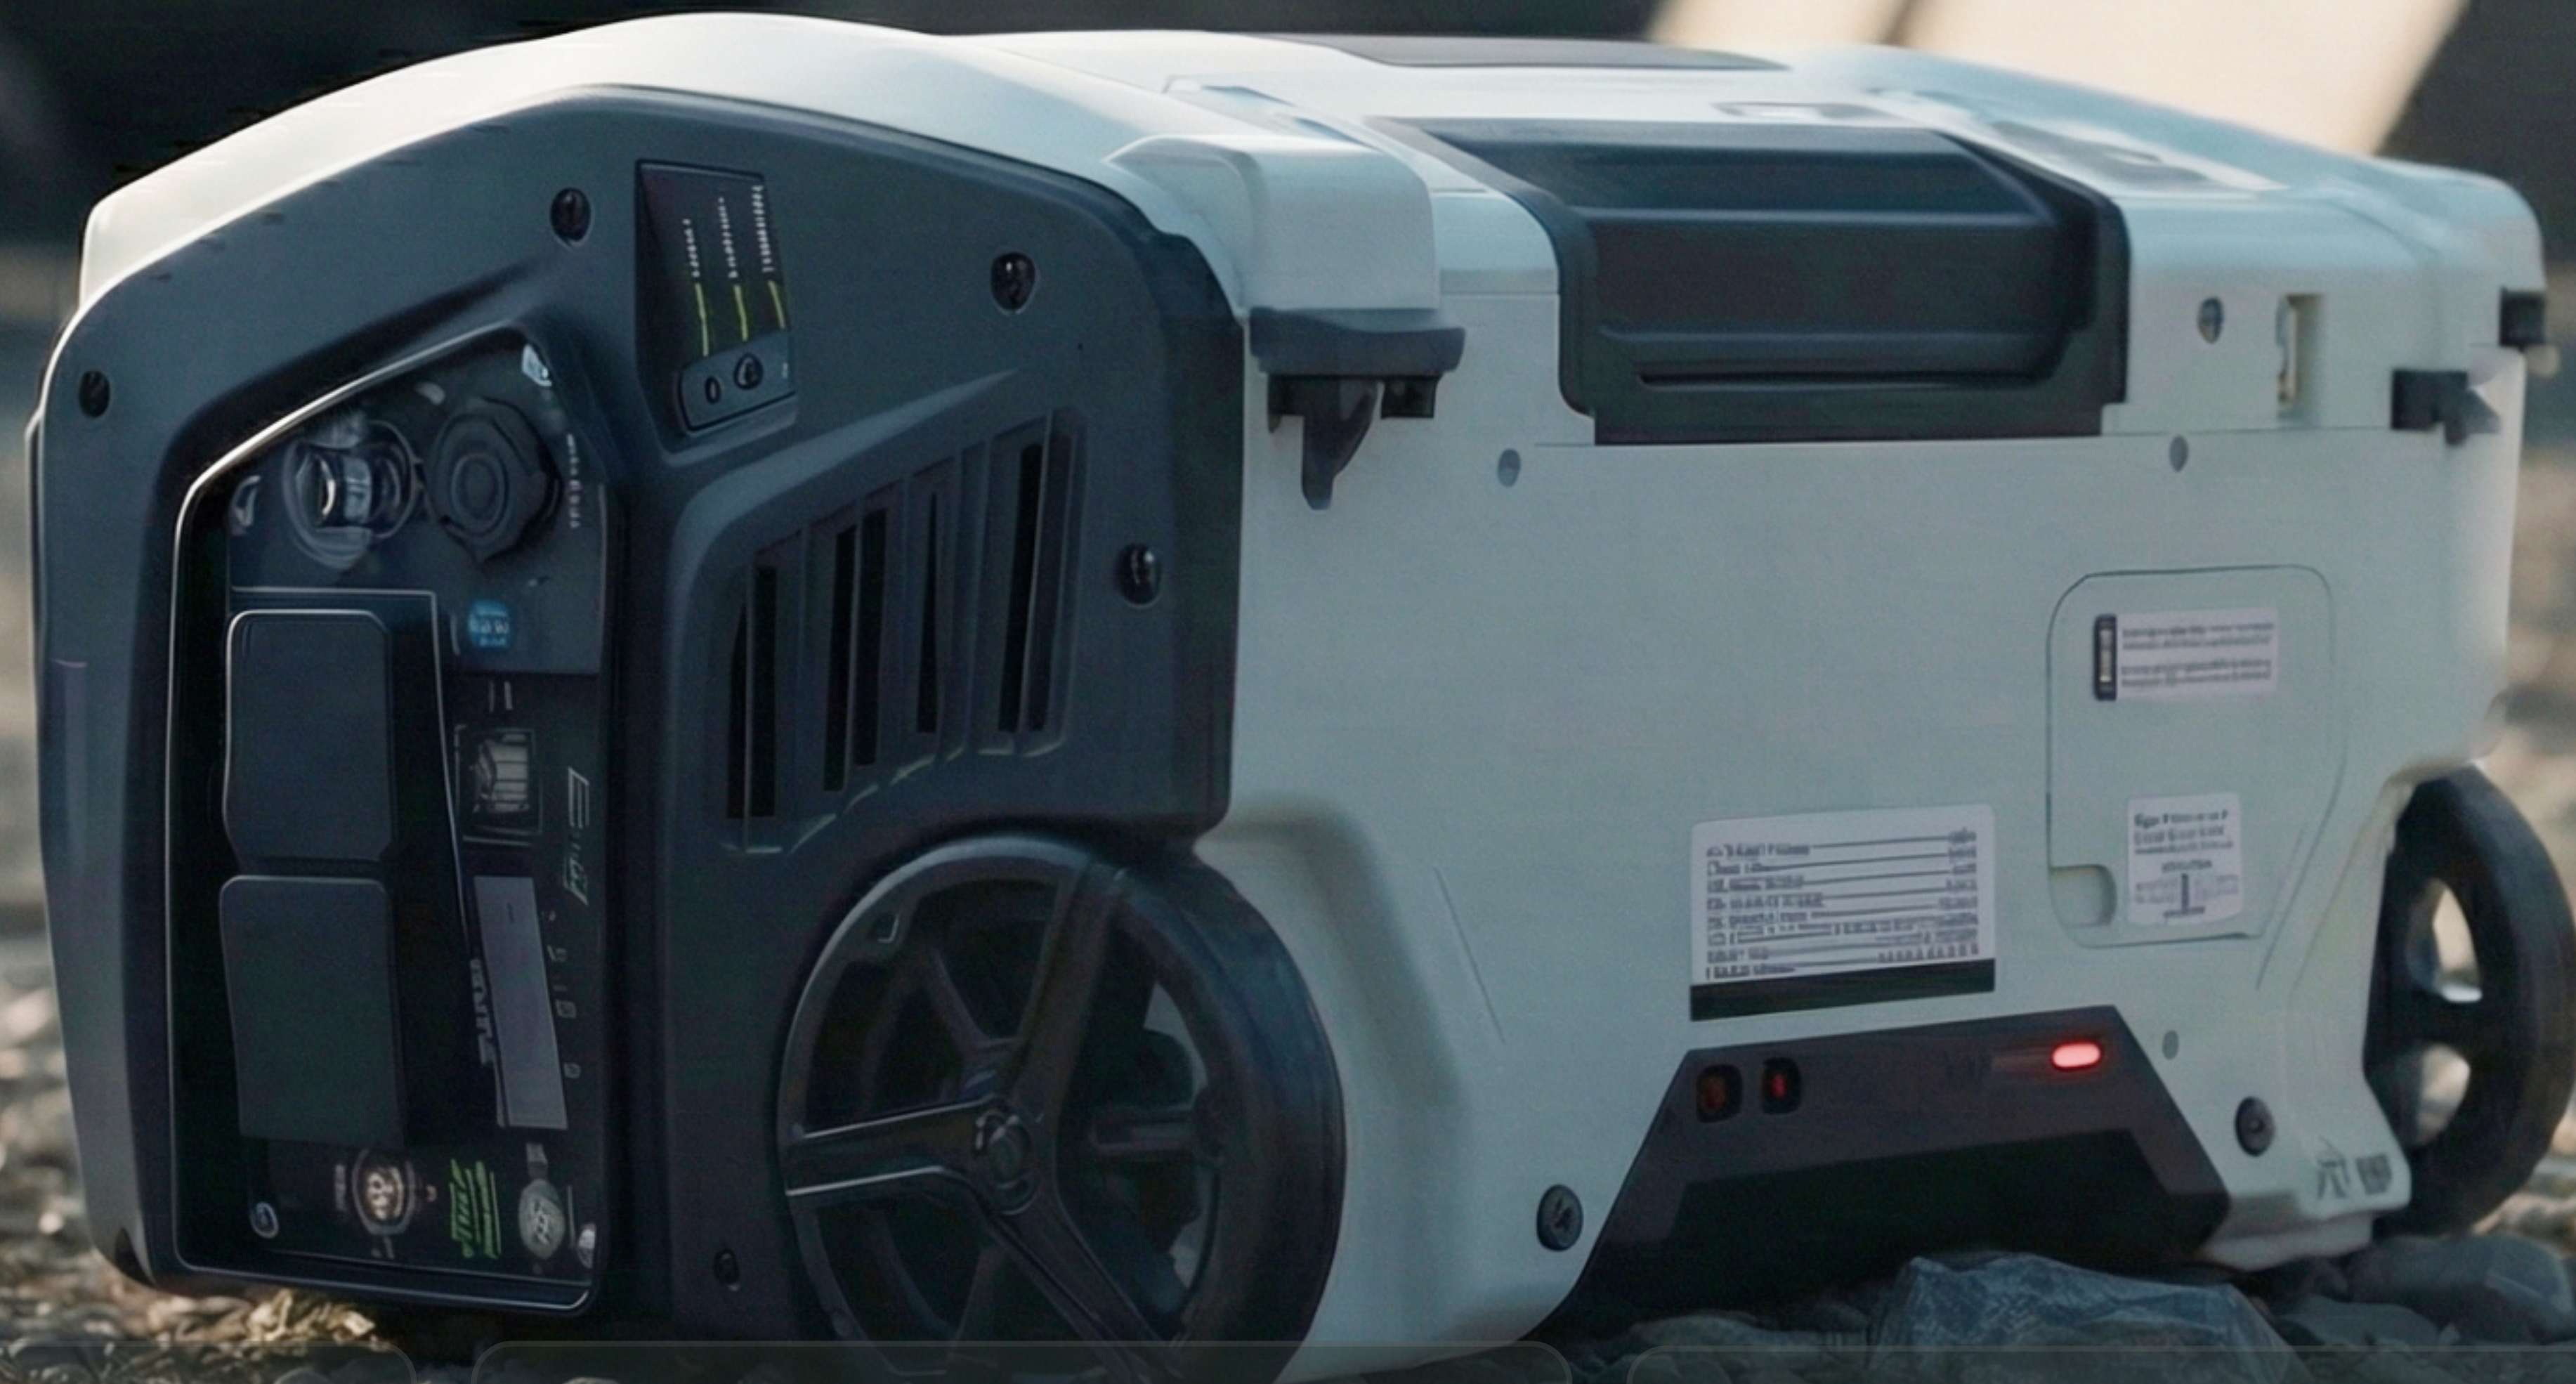

2000W Portable Power Station

Accessories

Output AC

2kW Rated Output
4kW Peak Surge

230V

2× UK socket

Output DC

1× 12V Socket - 10A
2× DC5521 - 12V / 6A

1× USB-C PD (100W)
1× USB-A QC3.0 (18W)
2× USB - 5V / 3.1A

Battery

2kWh

LiFePO₄, 25.6V, 85Ah

Dimensions: 530 × 320 × 430 mm
Weight: 32kg

Charging

AC - 300W (~8.5h)
Solar - 600W (~4h)
Car - 160W (~18h)
DC - 2500W (~2h)