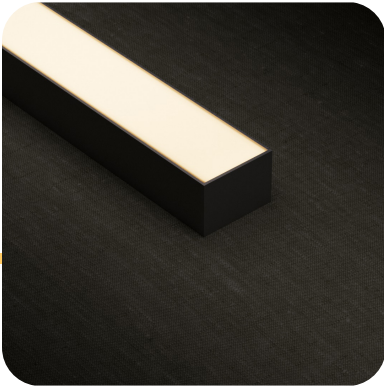

Formidable [SF] Static White

SURFACE / SUSPENDED