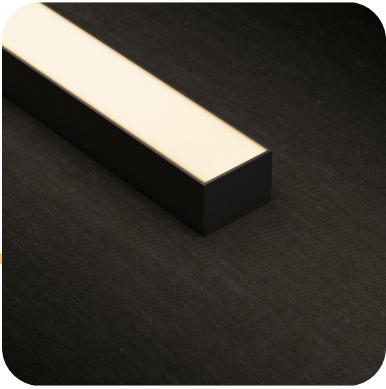

Formidable [SF] Static White

SURFACE / SUSPENDED

For use with  Light Source.

SPECIFICATIONS

Output Options	100 lm/ft	200 lm/ft	250 lm/ft	300 lm/ft	400 lm/ft	500 lm/ft	750 lm/ft	1000 lm/ft
Watts per Foot (White Lens)	1.7W	2.5W	3.6W	4W	6.4W	6.4W	11.6W	14.4W
Max Run Length (White Lens)	35ft	28ft	23ft	20ft	15ft	15ft	9ft	7ft
Light Color (CCT)	2700K		3000K		3500K		4000K	
Color Rendering	95+ / 2 SDCM							
Beam Spread	120°							
Lenses	White							
Mounting	Mounting Clip, Suspension Cable							
Finish	Anodized Silver, Black, White							
Input Voltage	24VDC (Power Supply: 120V-277VAC)							
Dimming	0-10V, ELV, TRIAC							
Dimensions	1.97" (50.00mm) x 1.38" (35.00mm)							
Production Interval	1.31" (33.3mm)							
Operating Temperature	-40°F (-40°C) to 140°F (60°C)							
L70 Life Hours	50000							
Warranty	5 Years							

FIXTURE DIMENSIONS

PROJECT NAME _____ FIXTURE TYPE _____ LOCATION _____

Formidable [SF] Static White

SURFACE / SUSPENDED

WHITE LENS DELIVERED LM/FT

	2700K	3000K	3500K	4000K
100 lm/ft	126.6	137.2	71.7	63.8
200 lm/ft	196.6	213.9	163.5	226.8
250 lm/ft	259.3	281.7	254.8	226.8
300 lm/ft	296.8	281.7	335.4	299.0
400 lm/ft	451.4	469.8	383.6	341.6
500 lm/ft	451.4	469.8	512.4	507.4
750 lm/ft	736.4	766.6	836.1	828.2
1000 lm/ft	867.4	903.3	984.5	975.5

PROJECT NAME _____ FIXTURE TYPE _____ LOCATION _____

Formidable [SF] Static White

SURFACE / SUSPENDED

FORMIDABLE [SF] STATIC WHITE COMPONENTS

Formidable [SF] Profile

Static White LED Tape - High Density

PROJECT NAME _____