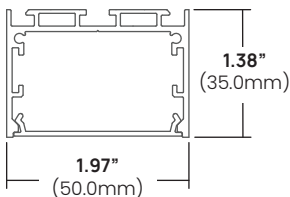

Formidable [SF] Static White

SURFACE / SUSPENDED

For use with  Light Source.

SPECIFICATIONS

Output Options	100 lm/ft	200 lm/ft	250 lm/ft	300 lm/ft	400 lm/ft	500 lm/ft	750 lm/ft	1000 lm/ft
Watts per Foot (White Lens)	1.7W	2.5W	3.6W	4W	6.4W	6.4W	11.6W	14.4W
Max Run Length (White Lens)	35ft	28ft	23ft	20ft	15ft	15ft	9ft	7ft
Light Color (CCT)	2700K		3000K		3500K		4000K	
Color Rendering	95+ / 2 SDCM							
Beam Spread	120°							
Lenses	White							
Mounting	Mounting Clip, Suspension Cable							
Finish	Anodized Silver, Black, White							
Input Voltage	24VDC (Power Supply: 120V-277VAC)							
Dimming	0-10V, ELV, TRIAC							
Dimensions	1.97" (50.00mm) x 1.38" (35.00mm)							
Production Interval	1.31" (33.3mm)							
Operating Temperature	-40°F (-40°C) to 140°F (60°C)							
L70 Life Hours	50000							
Warranty	5 Years							

FIXTURE DIMENSIONS

PROJECT NAME _____ FIXTURE TYPE _____ LOCATION _____

Formidable [SF] Static White

SURFACE / SUSPENDED

WHITE LENS DELIVERED LM/FT

	2700K	3000K	3500K	4000K
100 lm/ft	126.6	137.2	71.7	63.8
200 lm/ft	196.6	213.9	163.5	226.8
250 lm/ft	259.3	281.7	254.8	226.8
300 lm/ft	296.8	281.7	335.4	299.0
400 lm/ft	451.4	469.8	383.6	341.6
500 lm/ft	451.4	469.8	512.4	507.4
750 lm/ft	736.4	766.6	836.1	828.2
1000 lm/ft	867.4	903.3	984.5	975.5

Fixtures will be built as close to the requested length without going over based on 1.31" (33.3mm) production interval.

Lengths longer than 78in will consist of multiple pieces of channel and lens to be assembled in the field to create the complete fixture length.