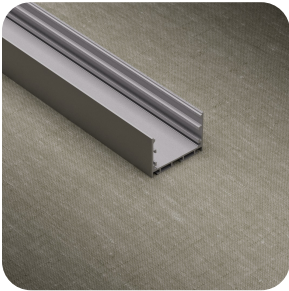

Formidable [SF] Static White

SURFACE / SUSPENDED

For use with  Light Source.

SPECIFICATIONS

Output Options	100 lm/ft	200 lm/ft	250 lm/ft	300 lm/ft	400 lm/ft	500 lm/ft	750 lm/ft	1000 lm/ft
Watts per Foot (White Lens)	1.7W	2.5W	3.6W	4W	6.4W	6.4W	11.6W	14.4W
Max Run Length (White Lens)	35ft	28ft	23ft	20ft	15ft	15ft	9ft	7ft
Light Color (CCT)	2700K		3000K		3500K		4000K	
Color Rendering	95+ / 2 SDCM							
Beam Spread	120°							
Lenses	White							
Mounting	Mounting Clip, Suspension Cable							
Finish	Anodized Silver, Black, White							
Input Voltage	24VDC (Power Supply: 120V-277VAC)							
Dimming	0-10V, ELV, TRIAC							
Dimensions	1.97" (50.00mm) x 1.38" (35.00mm)							
Production Interval	1.31" (33.3mm)							
Operating Temperature	-40°F (-40°C) to 140°F (60°C)							
L70 Life Hours	50000							
Warranty	5 Years							

PROJECT NAME _____ FIXTURE TYPE _____ LOCATION _____

Formidable [SF] Static White

SURFACE / SUSPENDED

FORMIDABLE [SF] STATIC WHITE COMPONENTS

Formidable [SF] Profile

Static White LED Tape - High Density

PROJECT NAME _____

FIXTURE TYPE _____

LOCATION _____

Formidable [SF] Static White

SURFACE / SUSPENDED

PART NUMBER EXAMPLE

ILL-FR01-SW - I - 27K - 100 - WH - MC - SV - 50" - E2 - C
+
PS - UNIV - 24V - 100W - JBOX

PART NUMBER BUILDER

SERIES	DRY/WET	CCT	OUTPUT	LENS	MOUNTING	FINISH
ILL-FR01-SW	-	-	-	WH	-	-
ilLuminate Formidable [SF] Static White	I - Indoor O - Outdoor	27K - 2700K 30K - 3000K 35K - 3500K 40K - 4000K	100 - 100 lm/ft 200 - 200 lm/ft 300 - 300 lm/ft 400 - 400 lm/ft 500 - 500 lm/ft 750 - 750 lm/ft	WH - White	MC - Mounting Clip SP - Suspension Cable	SV - Anodized Silver BK - Black WH - White
	LENGTH (IN)			START FEED DIRECTION LENGTH		END FEED DIRECTION LENGTH
				E - End S - Side B - Back	Blank - Endcap 2 - 2ft 5 - 5ft 10 - 10ft 15 - 15ft 20 - 20ft 25 - 25ft	E - End S - Side B - Back C - Endcap Blank - Endcap 2 - 2ft 5 - 5ft 10 - 10ft 15 - 15ft 20 - 20ft 25 - 25ft