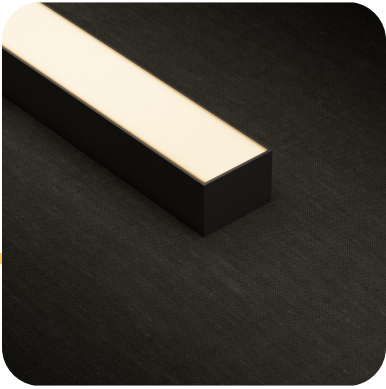

Formidable [SF] Static White

SURFACE / SUSPENDED