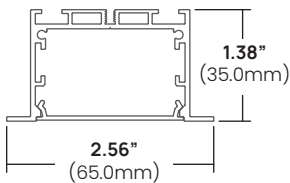

Formidable [RC] Static White

RECESSED

For use with  Light Source.

SPECIFICATIONS

Output Options	100 lm/ft	200 lm/ft	250 lm/ft	300 lm/ft	400 lm/ft	500 lm/ft	750 lm/ft	1000 lm/ft
Watts per Foot (White Lens)	1.7W	2.5W	3.6W	4W	6.4W	6.4W	11.6W	14.4W
Max Run Length (White Lens)	35ft	28ft	23ft	20ft	15ft	15ft	9ft	7ft
Light Color (CCT)	2700K		3000K		3500K		4000K	
Color Rendering	95+ / 2 SDCM							
Beam Spread	120°							
Lenses	White							
Mounting	Spring Clip							
Finish	Anodized Silver, Black, White							
Input Voltage	24VDC (Power Supply: 120V-277VAC)							
Dimming	0-10V, ELV, TRIAC							
Dimensions	2.56" (65.00mm) x 1.38" (35.00mm)							
Production Interval	1.31" (33.3mm)							
Operating Temperature	-40°F (-40°C) to 140°F (60°C)							
L70 Life Hours	50000							
Warranty	5 Years							

FIXTURE DIMENSIONS

PROJECT NAME _____ FIXTURE TYPE _____ LOCATION _____

Formidable [RC] Static White

RECESSED

WHITE LENS DELIVERED LM/FT

	2700K	3000K	3500K	4000K
100 lm/ft	126.6	137.2	71.7	63.8
200 lm/ft	196.6	213.9	163.5	226.8
250 lm/ft	259.3	281.7	254.8	226.8
300 lm/ft	296.8	281.7	335.4	299.0
400 lm/ft	451.4	469.8	383.6	341.6
500 lm/ft	451.4	469.8	512.4	507.4
750 lm/ft	736.4	766.6	836.1	828.2
1000 lm/ft	867.4	903.3	984.5	975.5

Fixtures will be built as close to the requested length without going over based on 1.31" (33.3mm) production interval.

Lengths longer than 78in will consist of multiple pieces of channel and lens to be assembled in the field to create the complete fixture length.