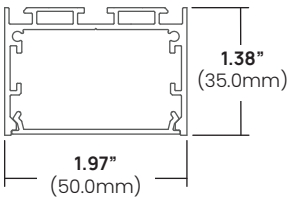

Formidable [SF] Full Spectrum

SURFACE / SUSPENDED

For use with  Light Source.

SPECIFICATIONS

Output Options	100 lm/ft
Watts per Foot (White Lens)	4W
Max Run Length (White Lens)	16.4ft
Light Color (CCT)	RGB+1800K+4000K
Color Rendering	Static White / 90+ / 3 SDCM
Beam Spread	120°
Lenses	White
Mounting	Mounting Clip, Suspension Cable
Finish	Anodized Silver, Black, White
Input Voltage	24VDC (Power Supply: 120V-277VAC)
Dimming	0-10V, ELV, TRIAC
Dimensions	1.97" (50.00mm) x 1.38" (35.00mm)
Production Interval	0.16" (4mm)
Operating Temperature	-40°F (-40°C) to 140°F (60°C)
L70 Life Hours	50000
Warranty	5 Years

FIXTURE DIMENSIONS

PROJECT NAME _____ FIXTURE TYPE _____ LOCATION _____

Formidable [SF] Full Spectrum

SURFACE / SUSPENDED

WHITE LENS DELIVERED LM/FT

PROJECT NAME _____ FIXTURE TYPE _____ LOCATION _____

Formidable [SF] Full Spectrum

SURFACE / SUSPENDED

PART NUMBER EXAMPLE

ILL-FR01-FS - I - RGB+1840K - 100 - WH - MC - SV - 50" - E2 - C
+
PS - UNIV - 24V - 100W - JBOX

PART NUMBER BUILDER

SERIES	DRY/WET	CCT	OUTPUT	LENS	MOUNTING	FINISH
ILL-FR01-FS		RGB+1840K	100	WH		
iLuminate Formidable [SF] Full Spectrum	I – Indoor O – Outdoor	RGB+1840K – RGB+ 1800K+ 4000K	100 – 100 lm/ft	WH – White	MC – Mounting Clip SP – Suspension Cable	SV – Anodized Silver BK – Black WH – White
	LENGTH (IN)		DIRECTION	START FEED LENGTH	DIRECTION	END FEED LENGTH
			E – End S – Side B – Back	Blank – Endcap 2 – 2ft 5 – 5ft 10 – 10ft 15 – 15ft 20 – 20ft 25 – 25ft	E – End S – Side B – Back C – Endcap	Blank – Endcap 2 – 2ft 5 – 5ft 10 – 10ft 15 – 15ft 20 – 20ft 25 – 25ft

Fixtures will be built as close to the requested length without going over based on 0.16" (4mm) production interval.
Lengths longer than 78in will consist of multiple pieces of channel and lens to be assembled in the field to create the complete fixture length.