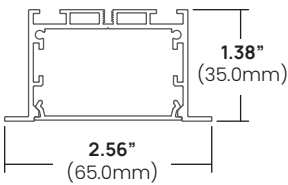

## SPECIFICATIONS

Output Options	100 lm/ft
Watts per Foot (White Lens)	4W
Max Run Length (White Lens)	16.4ft
Light Color (CCT)	RGB+1800K+4000K
Color Rendering	Static White / 90+ / 3 SDCM
Beam Spread	120°
Lenses	White
Mounting	Spring Clip
Finish	Anodized Silver, Black, White
Input Voltage	24VDC (Power Supply: 120V-277VAC)
Dimming	0-10V, ELV, TRIAC
Dimensions	2.56" (65.00mm) x 1.38" (35.00mm)
Production Interval	0.16" (4mm)
Operating Temperature	-40°F (-40°C) to 140°F (60°C)
L70 Life Hours	50000
Warranty	5 Years

## FIXTURE DIMENSIONS

PROJECT NAME \_\_\_\_\_ FIXTURE TYPE \_\_\_\_\_ LOCATION \_\_\_\_\_