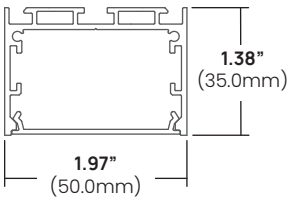

Formidable [SF] Tunable White

SURFACE / SUSPENDED

For use with  Light Source.

SPECIFICATIONS

Output Options	100 lm/ft
Watts per Foot (White Lens)	2.2W
Max Run Length (White Lens)	16.4ft
Light Color (CCT)	1800K-4000K
Color Rendering	95+ / 3 SDCM
Beam Spread	120°
Lenses	White
Mounting	Mounting Clip, Suspension Cable
Finish	Anodized Silver, Black, White
Input Voltage	24VDC (Power Supply: 120V-277VAC)
Dimming	0-10V, ELV, TRIAC
Dimensions	1.97" (50.00mm) x 1.38" (35.00mm)
Production Interval	1.31" (33.3mm)
Operating Temperature	-40°F (-40°C) to 140°F (60°C)
L70 Life Hours	50000
Warranty	5 Years

FIXTURE DIMENSIONS

PROJECT NAME _____ FIXTURE TYPE _____ LOCATION _____

Formidable [SF] Tunable White

SURFACE / SUSPENDED

WHITE LENS DELIVERED LM/FT

PROJECT NAME _____

FIXTURE TYPE _____

LOCATION _____

Formidable [SF] Tunable White

SURFACE / SUSPENDED

PART NUMBER EXAMPLE

ILL-FR01-TW - I - 1840K - 100 - WH - MC - SV - 50" - E2 - C
+
PS - UNIV - 24V - 100W - JBOX

PART NUMBER BUILDER

SERIES	DRY/WET	CCT	OUTPUT	LENS	MOUNTING	FINISH
ILL-FR01-TW		1840K	100	WH		
ilLuminate Formidable [SF] Tunable White	I – Indoor O – Outdoor	1840K – 1800K – 4000K	100 – 100 lm/ft	WH – White	MC – Mounting Clip SP – Suspension Cable	SV – Anodized Silver BK – Black WH – White
LENGTH (IN)	START FEED		END FEED			
	DIRECTION	LENGTH	DIRECTION	LENGTH		
<i>Fixtures will be built as close to the requested length without going over based on 1.31" (33.3mm) production interval.</i>	E – End	Blank – Endcap	E – End	Blank – Endcap		
<i>Lengths longer than 78in will consist of multiple pieces of channel and lens to be assembled in the field to create the complete fixture length.</i>	S – Side	2 – 2ft	S – Side	2 – 2ft		
	B – Back	5 – 5ft	B – Back	5 – 5ft		
		10 – 10ft	C – Endcap	10 – 10ft		
		15 – 15ft		15 – 15ft		
		20 – 20ft		20 – 20ft		
		25 – 25ft		25 – 25ft		