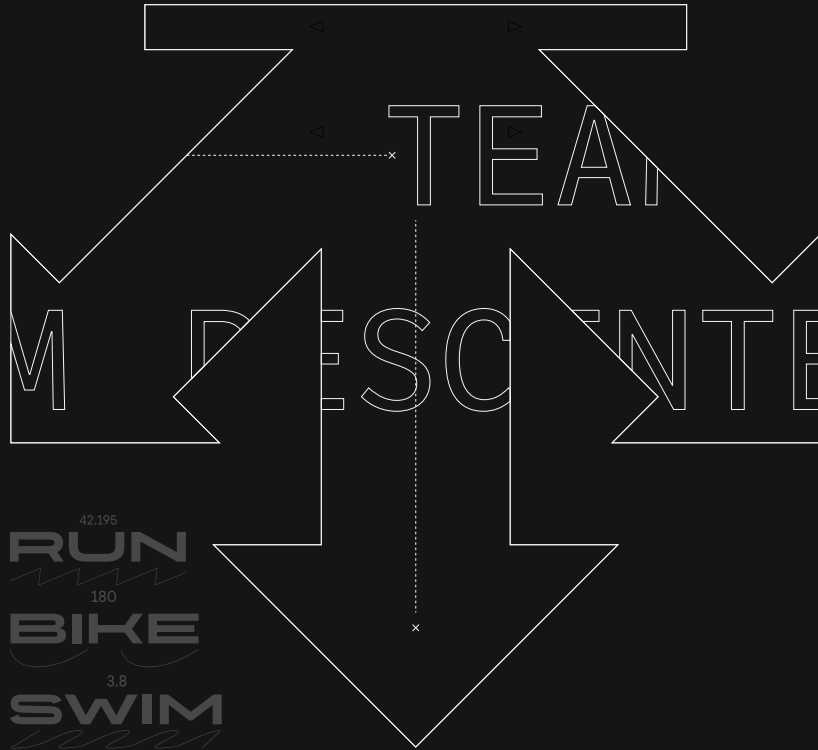

SWIM. BIKE. RUN.
PUSH LIMITS, CONQUER FEARS,
AND EMBRACE THE JOURNEY.
TRIATHLON IS MORE THAN A RACE
—
IT'S A LIFESTYLE.

DESCENTE