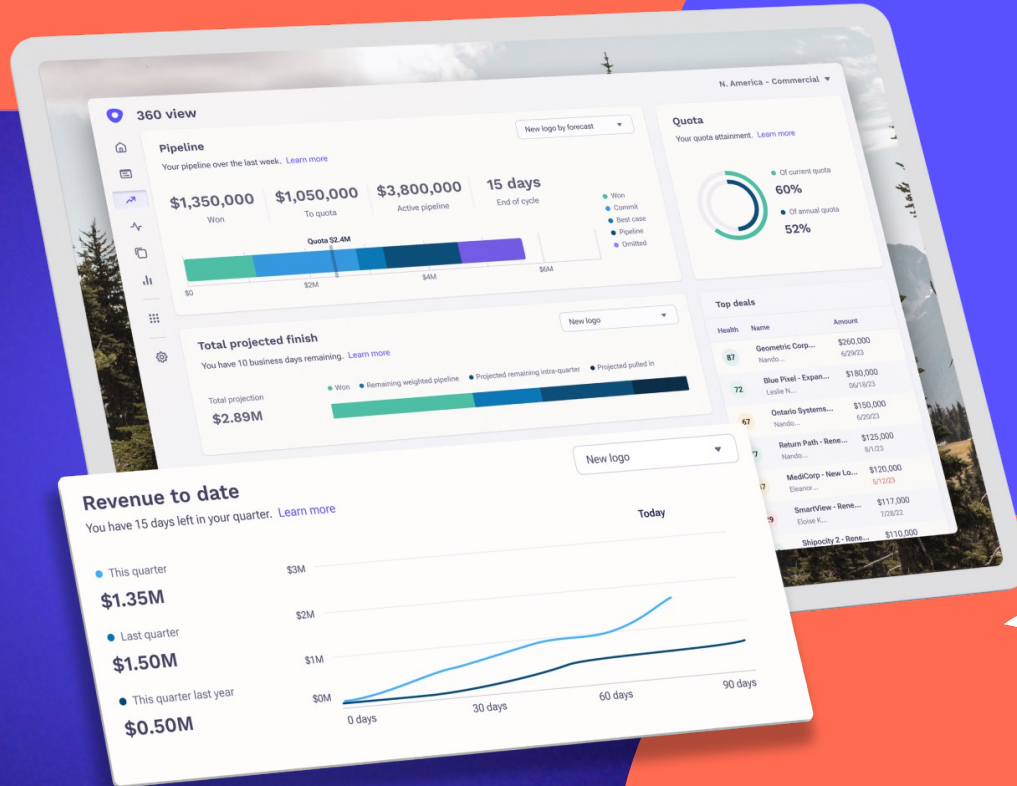

The background is a deep blue gradient with abstract digital patterns. Several circular icons containing a stylized human figure are connected to the ground by vertical dotted lines. The overall aesthetic is futuristic and tech-oriented.

16%

increase in number  
of accounts  
contacted

330%

increase in prospects  
contacted

SOLARWINDS®

45%

SolarWinds executed a win back agent to 500 accounts and had a 45% reply rate

Opened the door up to **200+ accounts** that wanted to connect again. Normally they had a 5% reply rate on sequences