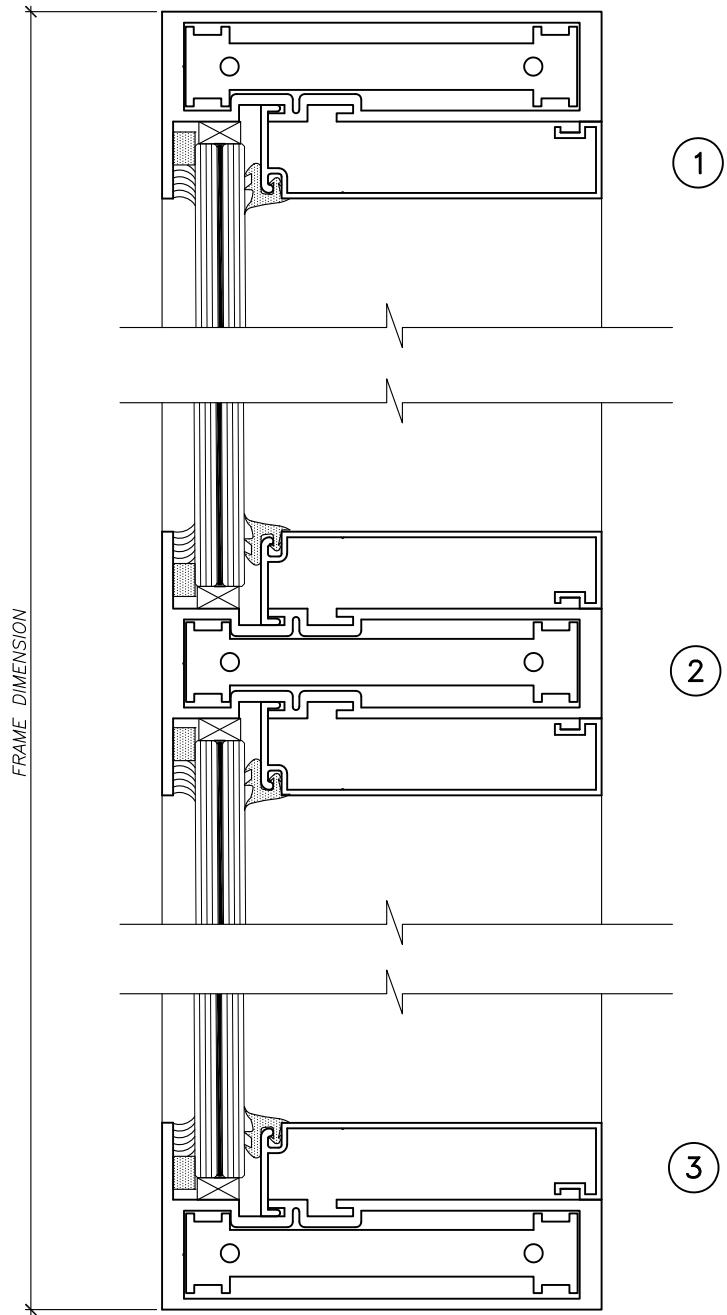

SERIES: 5000  
ALUMINUM IMPACT  
WINDOW WALL

SOL-A-TROL  
aluminum products

4101 N.W. 132nd Street  
Miami, Florida 33054  
Phone: (305) 681-2020  
Fax: (305) 681-2035

GLAZING:  
 $\frac{9}{16}$ " LAMINATED  
 IMPACT GLASS

SOL-A-TROL  
 aluminum products

4101 N.W. 132nd Street  
 Miami, Florida 33054  
 Phone: (305) 681-2020  
 Fax: (305) 681-2035

GLAZING:  
9/16" LAMINATED  
IMPACT GLASS

4

5

6

SOL-A-TROL  
aluminum products

4101 N.W. 132nd Street  
Miami, Florida 33054  
Phone: (305) 681-2020  
Fax: (305) 681-2035

GLAZING:  
 $1\frac{5}{16}$ " LAMINATED  
 INSULATED IMPACT  
 GLASS

SOL-A-TROL  
 aluminum products

4101 N.W. 132nd Street  
 Miami, Florida 33054  
 Phone: (305) 681-2020  
 Fax: (305) 681-2035

GLAZING:  
1<sup>5</sup>/<sub>16</sub>" LAMINATED  
INSULATED IMPACT  
GLASS