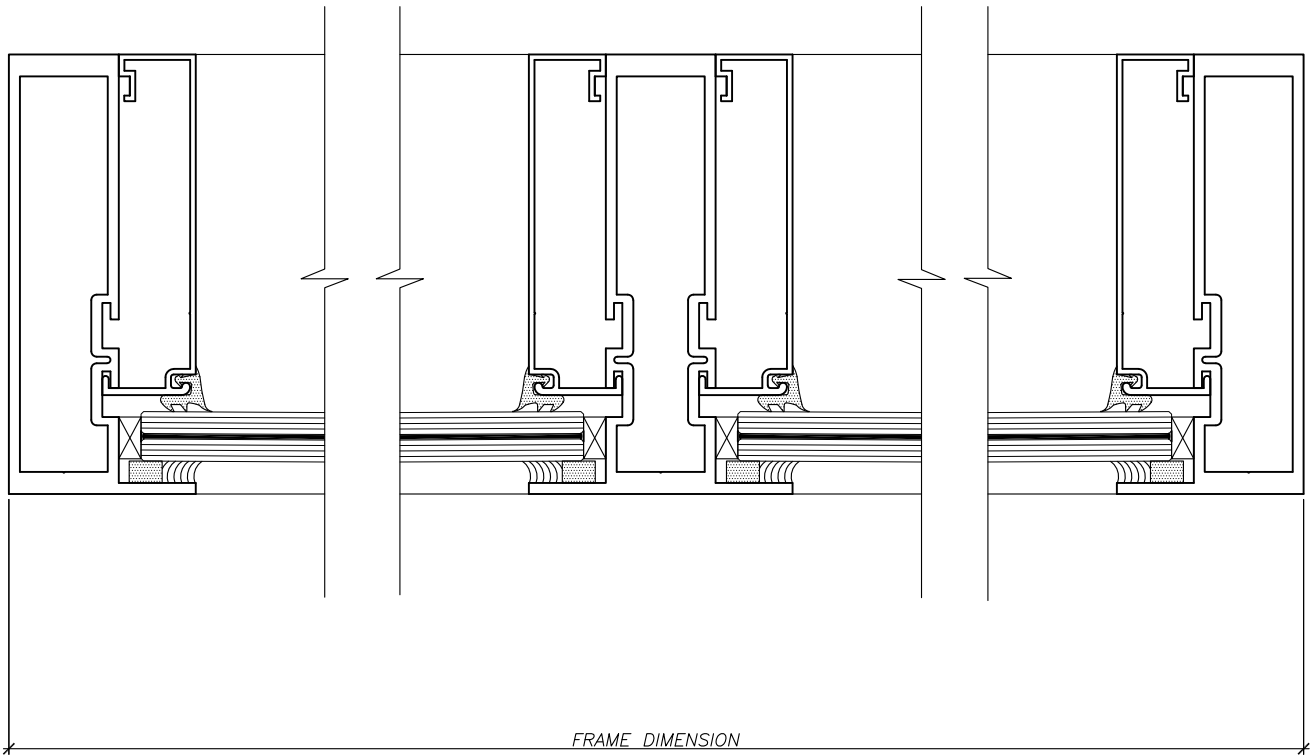

SOL-A-TROL  
 aluminum products

4101 N.W. 132nd Street  
 Miami, Florida 33054  
 Phone: (305) 681-2020  
 Fax: (305) 681-2035

GLAZING:  
9/16" LAMINATED  
IMPACT GLASS

4

5

6

SOL-A-TROL  
aluminum products

4101 N.W. 132nd Street  
Miami, Florida 33054  
Phone: (305) 681-2020  
Fax: (305) 681-2035

GLAZING:  
 $1\frac{5}{16}$ " LAMINATED  
 INSULATED IMPACT  
 GLASS

SOL-A-TROL  
 aluminum products

4101 N.W. 132nd Street  
 Miami, Florida 33054  
 Phone: (305) 681-2020  
 Fax: (305) 681-2035

GLAZING:  
1<sup>5</sup>/<sub>16</sub>" LAMINATED  
INSULATED IMPACT  
GLASS