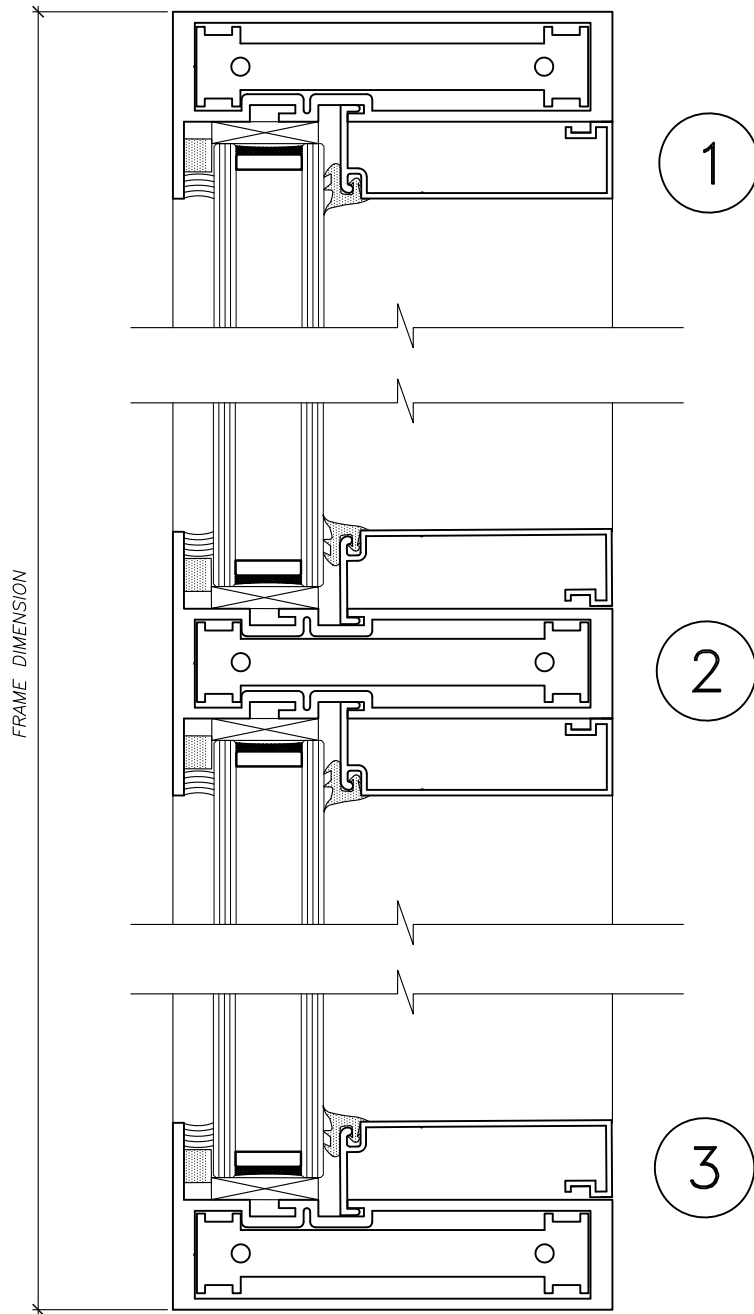

4

5

6

SOL-A-TROL  
aluminum products

4101 N.W. 132nd Street  
Miami, Florida 33054  
Phone: (305) 681-2020  
Fax: (305) 681-2035

GLAZING:  
 1¼" INSULATED  
 NON-IMPACT GLASS  
 (¾" A.S.)

SOL-A-TROL  
 aluminum products