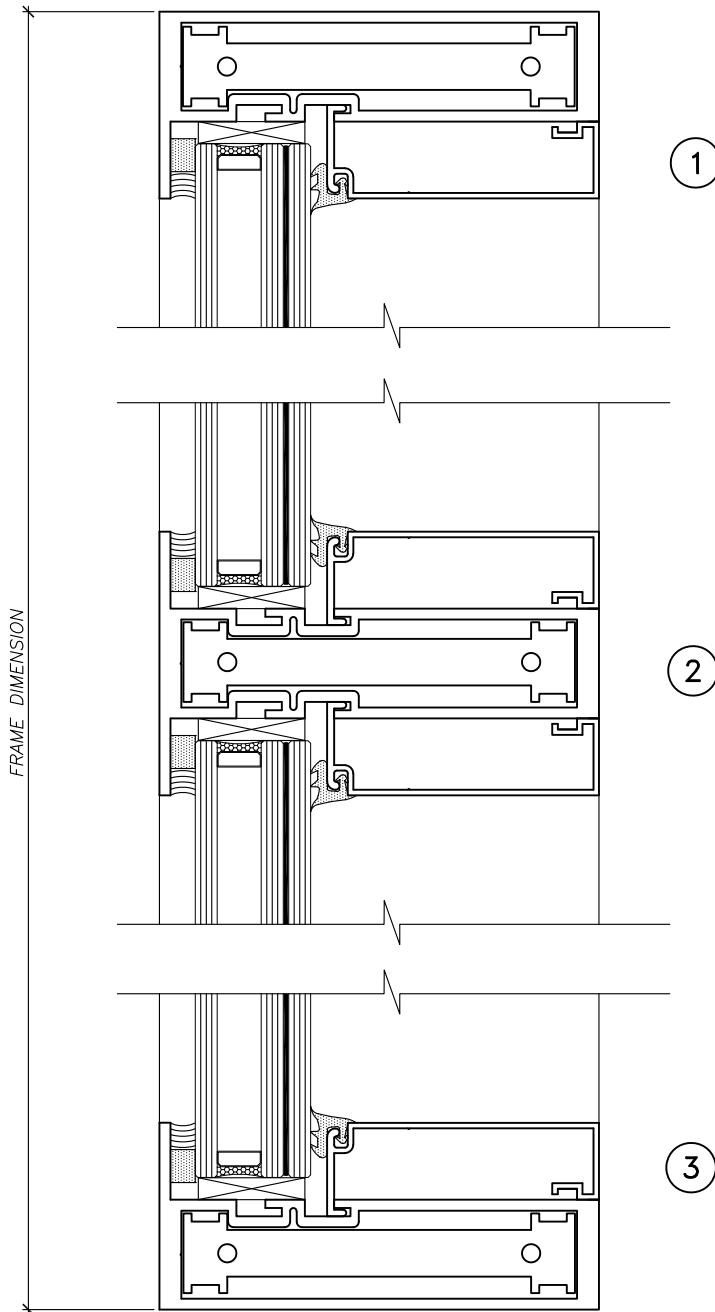

SOL-A-TROL  
 aluminum products

4101 N.W. 132nd Street  
 Miami, Florida 33054  
 Phone: (305) 681-2020  
 Fax: (305) 681-2035

GLAZING:  
9/16" LAMINATED  
IMPACT GLASS

4

5

6

SOL-A-TROL  
aluminum products

4101 N.W. 132nd Street  
Miami, Florida 33054  
Phone: (305) 681-2020  
Fax: (305) 681-2035

GLAZING:  
 $1\frac{5}{16}$ " LAMINATED  
 INSULATED IMPACT  
 GLASS

SOL-A-TROL  
 aluminum products

4101 N.W. 132nd Street  
 Miami, Florida 33054  
 Phone: (305) 681-2020  
 Fax: (305) 681-2035

GLAZING:  
1<sup>5</sup>/<sub>16</sub>" LAMINATED  
INSULATED IMPACT  
GLASS