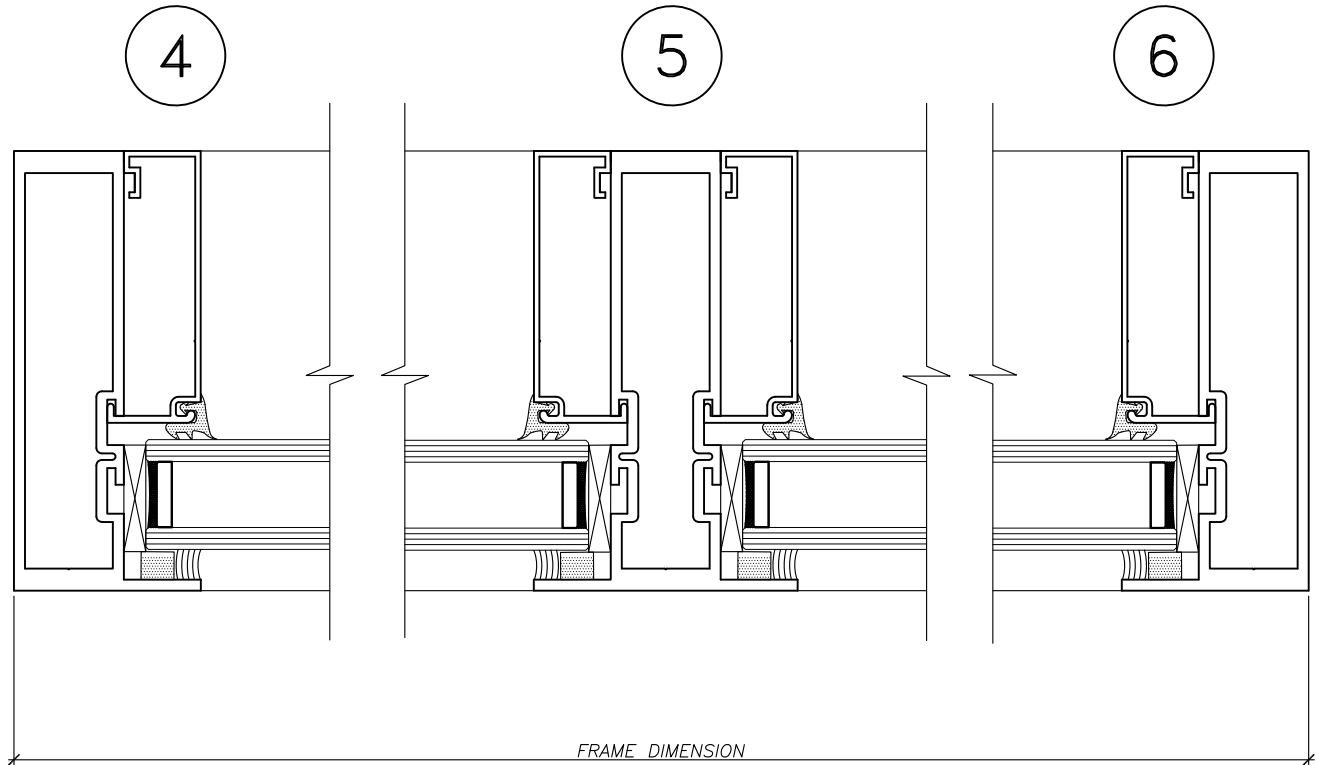

GLAZING:
1¼" INSULATED
NON-IMPACT GLASS
(¾" A.S.)

SOL-A-TROL
aluminum products

4101 N.W. 132nd Street
Miami, Florida 33054
Phone: (305) 681-2020
Fax: (305) 681-2035