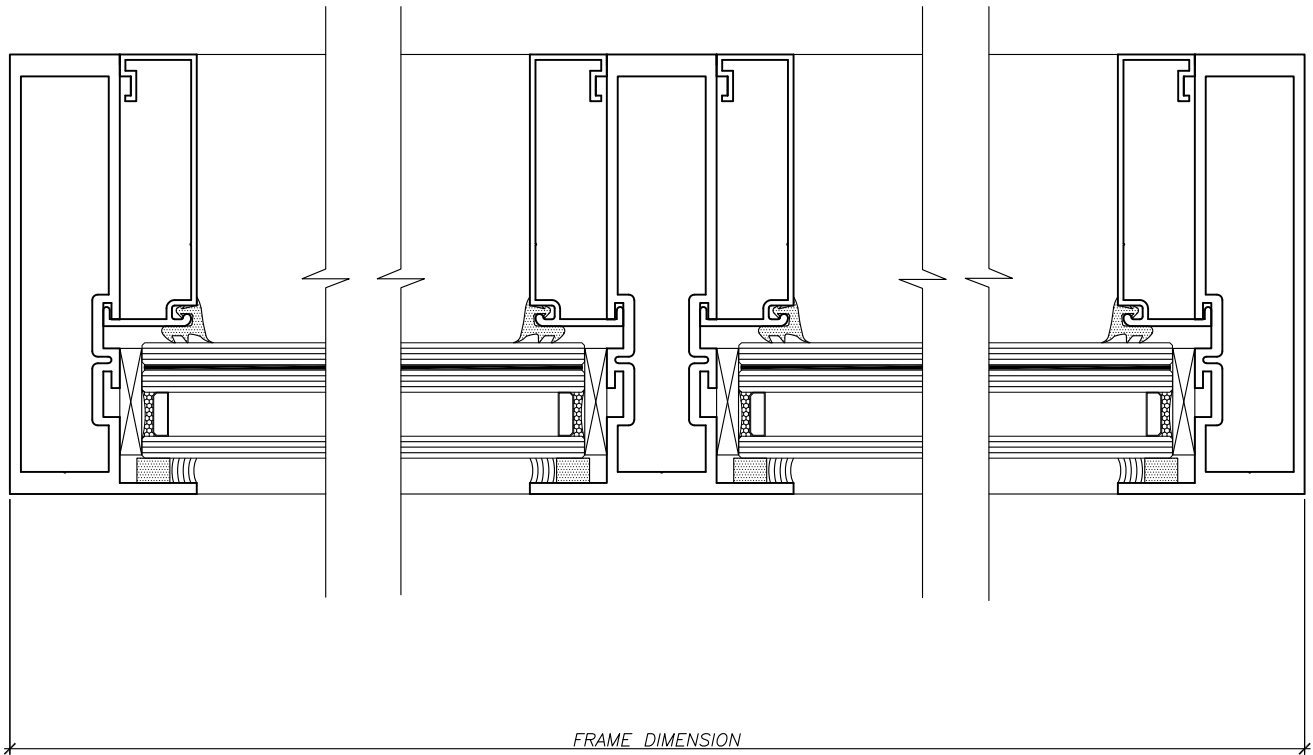

GLAZING:
1⁵/₁₆" LAMINATED
INSULATED IMPACT
GLASS

4

5

6

SOL-A-TROL
aluminum products

4101 N.W. 132nd Street
Miami, Florida 33054
Phone: (305) 681-2020
Fax: (305) 681-2035