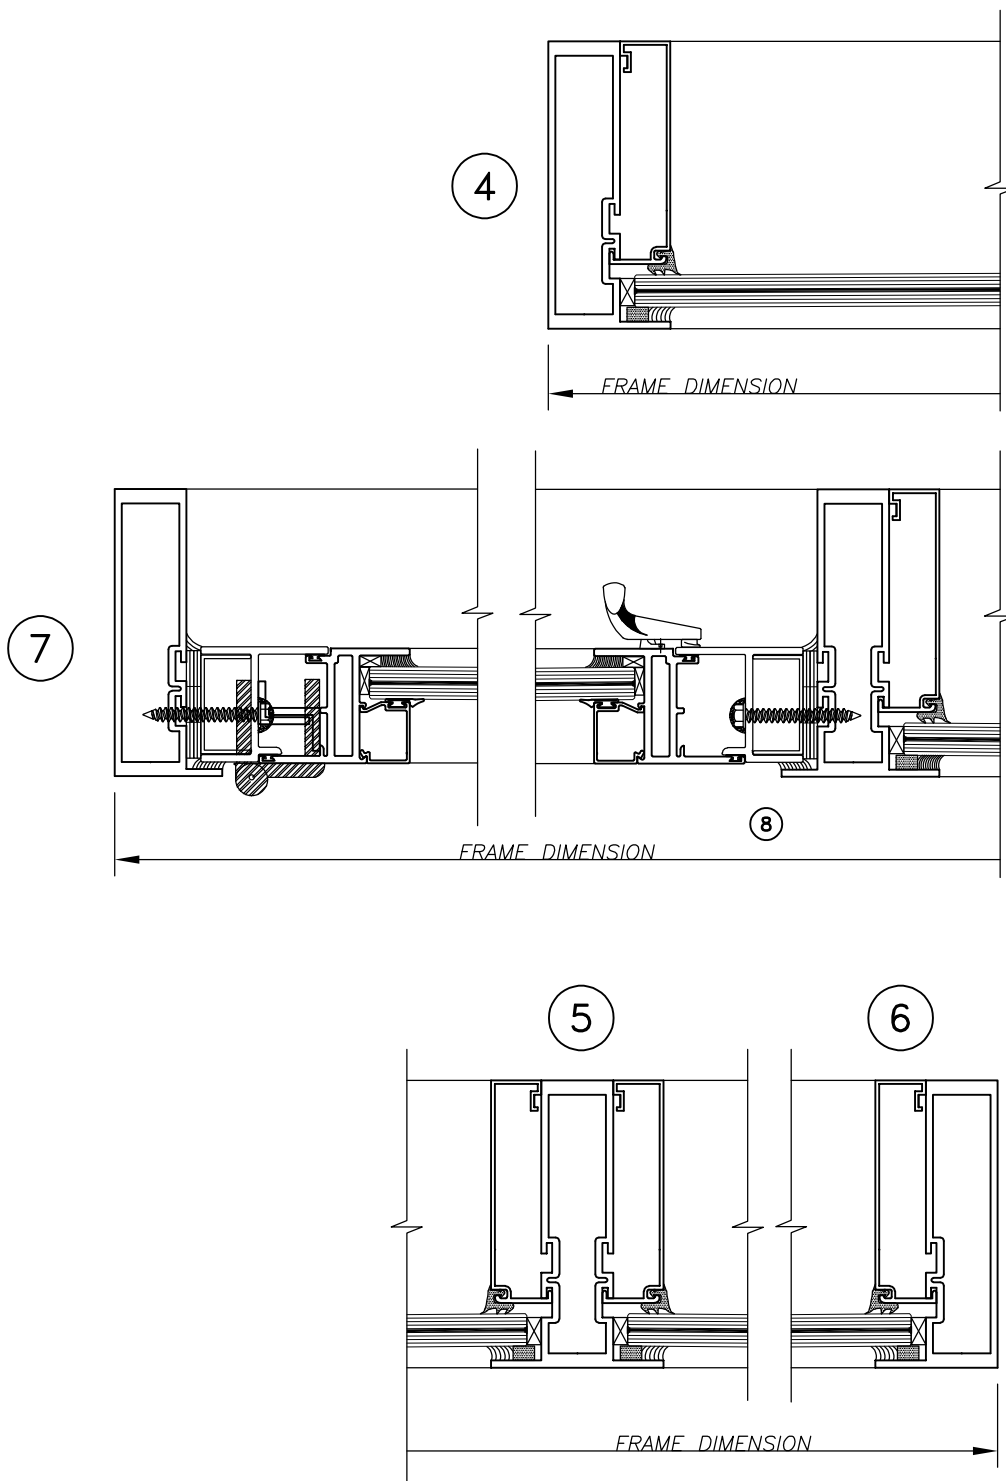

SERIES: 5000
 ALUMINUM IMPACT WINDOW WALL
 WITH SERIES 3000 CASEMENT WINDOW

SERIES: 5000
 ALUMINUM IMPACT WINDOW WALL
 WITH SERIES 3000 CASEMENT WINDOW

SOL-A-TROL

aluminum products
 4101 N.W. 132nd Street
 Miami, Florida 33054
 Phone: (305) 681-2020
 Fax: (305) 681-2035

SERIES: 5000
 ALUMINUM IMPACT WINDOW WALL
 WITH SERIES 3000 CASEMENT WINDOW