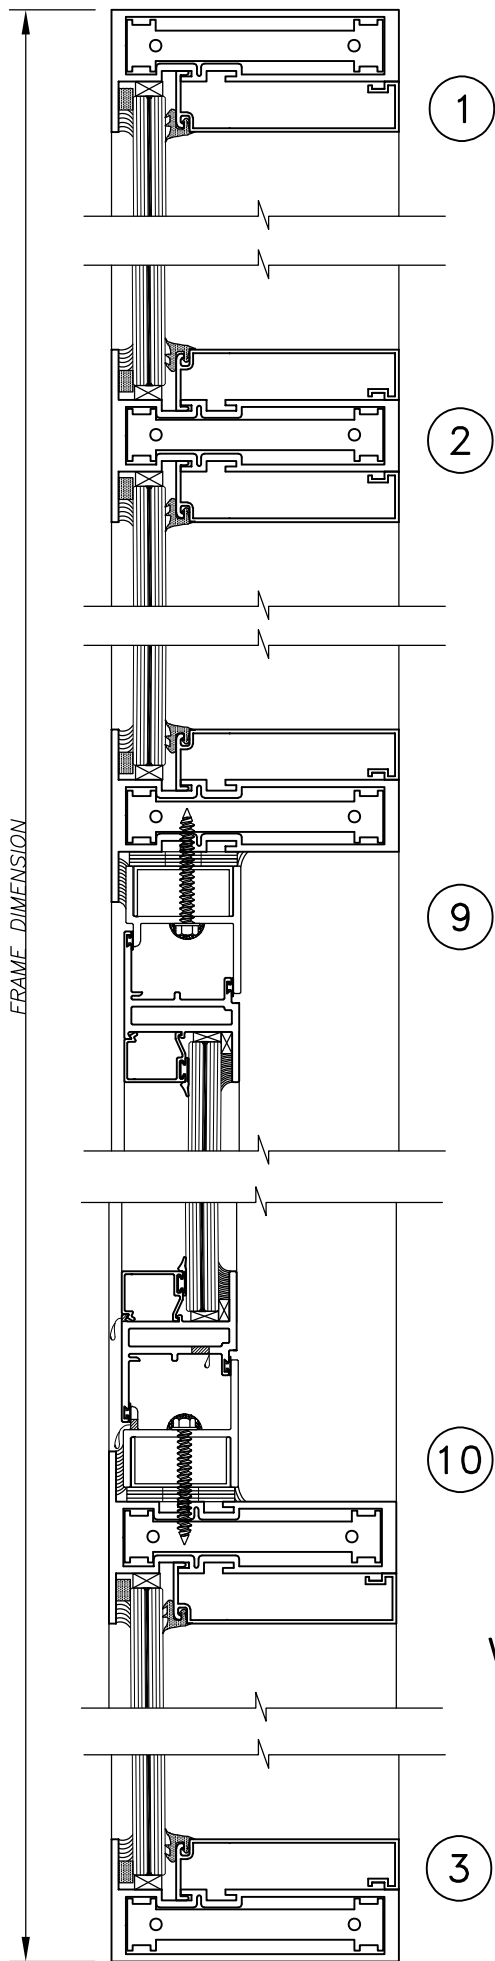

SERIES: 5000
 ALUMINUM IMPACT WINDOW WALL
 WITH SERIES 3000 CASEMENT WINDOW

SERIES: 5000
 ALUMINUM IMPACT WINDOW WALL
 WITH SERIES 3000 CASEMENT WINDOW

SOL-A-TROL

aluminum products
 4101 N.W. 132nd Street
 Miami, Florida 33054
 Phone: (305) 681-2020
 Fax: (305) 681-2035

SERIES: 5000
 ALUMINUM IMPACT WINDOW WALL
 WITH SERIES 3000 CASEMENT WINDOW