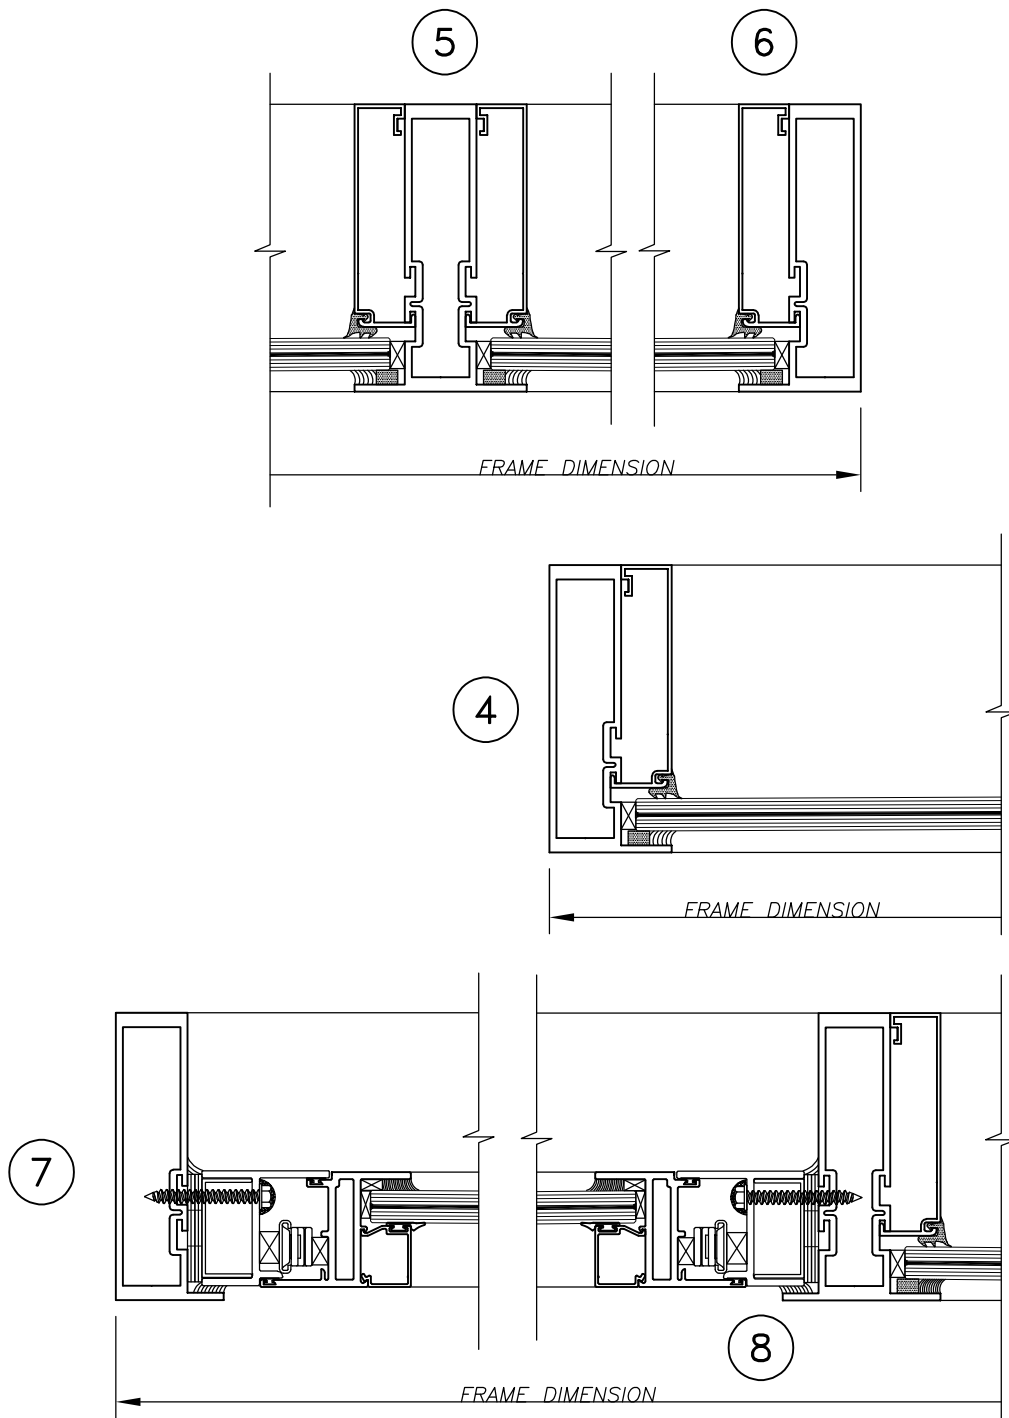

SERIES: 5000
 ALUMINUM IMPACT WINDOW WALL
 WITH SERIES 3000 PROJECT OUT WINDOW

SERIES: 5000
 ALUMINUM IMPACT WINDOW WALL
 WITH SERIES 3000 PROJECT OUT WINDOW

SOL-A-TROL

aluminum products
 4101 N.W. 132nd Street
 Miami, Florida 33054
 Phone: (305) 681-2020
 Fax: (305) 681-2035

SERIES: 5000
 ALUMINUM IMPACT WINDOW WALL
 WITH SERIES 3000 PROJECT OUT WINDOW

SOL-A-TROL

aluminum products
 4101 N.W. 132nd Street
 Miami, Florida 33054
 Phone: (305) 681-2020
 Fax: (305) 681-2035