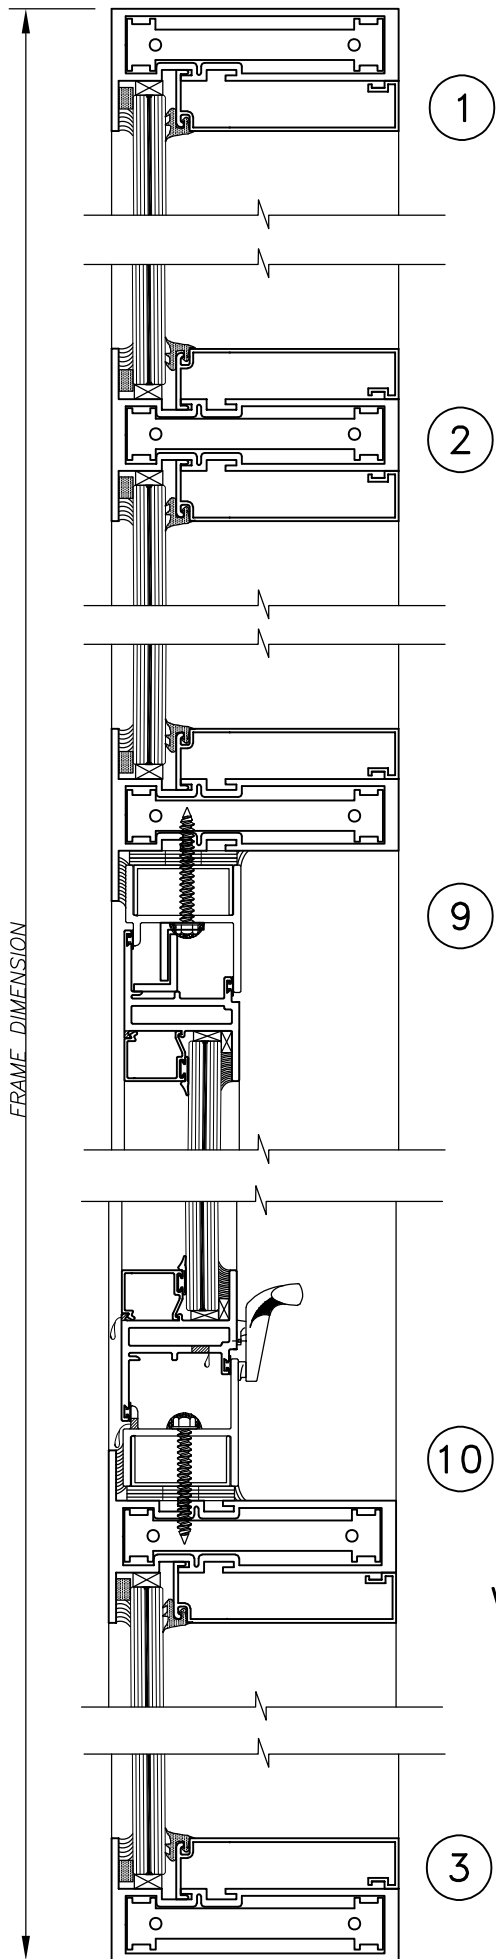

SERIES: 5000
 ALUMINUM IMPACT WINDOW WALL
 WITH SERIES 3000 PROJECT OUT WINDOW

SERIES: 5000
 ALUMINUM IMPACT WINDOW WALL
 WITH SERIES 3000 PROJECT OUT WINDOW

SOL-A-TROL

aluminum products
 4101 N.W. 132nd Street
 Miami, Florida 33054
 Phone: (305) 681-2020
 Fax: (305) 681-2035

SERIES: 5000
 ALUMINUM IMPACT WINDOW WALL
 WITH SERIES 3000 PROJECT OUT WINDOW

SOL-A-TROL

aluminum products
 4101 N.W. 132nd Street
 Miami, Florida 33054
 Phone: (305) 681-2020
 Fax: (305) 681-2035