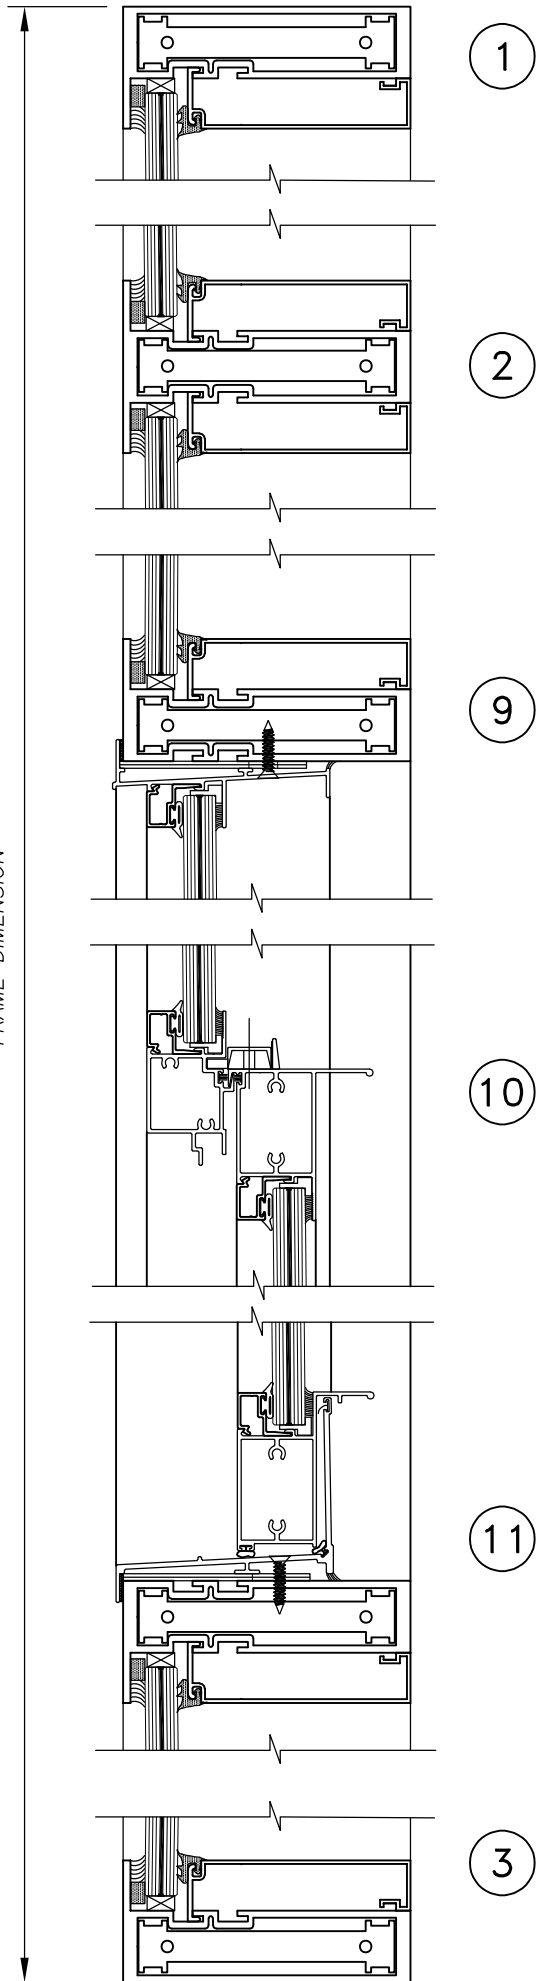

SERIES: 5000
 ALUMINUM IMPACT WINDOW WALL
 WITH SERIES 535 SINGLE HUNG WINDOW

FRAME DIMENSION

SERIES: 5000
ALUMINUM IMPACT WINDOW WALL
WITH SERIES 535 SINGLE HUNG WINDOW

7

4

8

5

6

SERIES: 5000
 ALUMINUM IMPACT WINDOW WALL
 WITH SERIES 535 SINGLE HUNG WINDOW

SOL-A-TROL
 aluminum products
 4101 N.W. 132nd Street
 Miami, Florida 33054
 Phone: (305) 681-2020
 Fax: (305) 681-2035