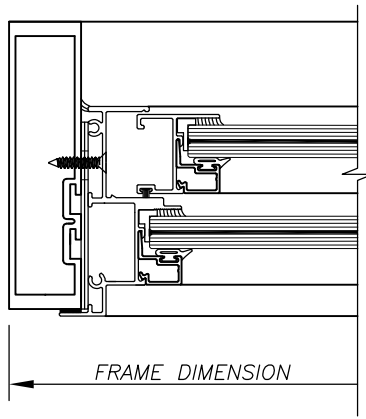

SERIES: 5000
 ALUMINUM IMPACT WINDOW WALL
 WITH SERIES 535 SINGLE HUNG WINDOW

FRAME DIMENSION

SERIES: 5000
ALUMINUM IMPACT WINDOW WALL
WITH SERIES 535 SINGLE HUNG WINDOW

7

4

8

5

6

SERIES: 5000
 ALUMINUM IMPACT WINDOW WALL
 WITH SERIES 535 SINGLE HUNG WINDOW

SOL-A-TROL
 aluminum products
 4101 N.W. 132nd Street
 Miami, Florida 33054
 Phone: (305) 681-2020
 Fax: (305) 681-2035