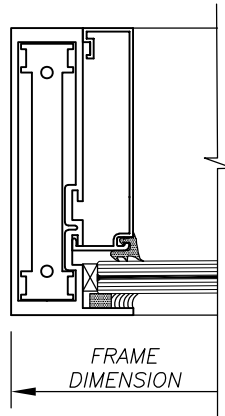

SERIES: 5000
 ALUMINUM IMPACT WINDOW WALL
 WITH SERIES 535 SINGLE HUNG WINDOW

FRAME DIMENSION

SERIES: 5000
ALUMINUM IMPACT WINDOW WALL
WITH SERIES 535 SINGLE HUNG WINDOW

7

4

8

5

6