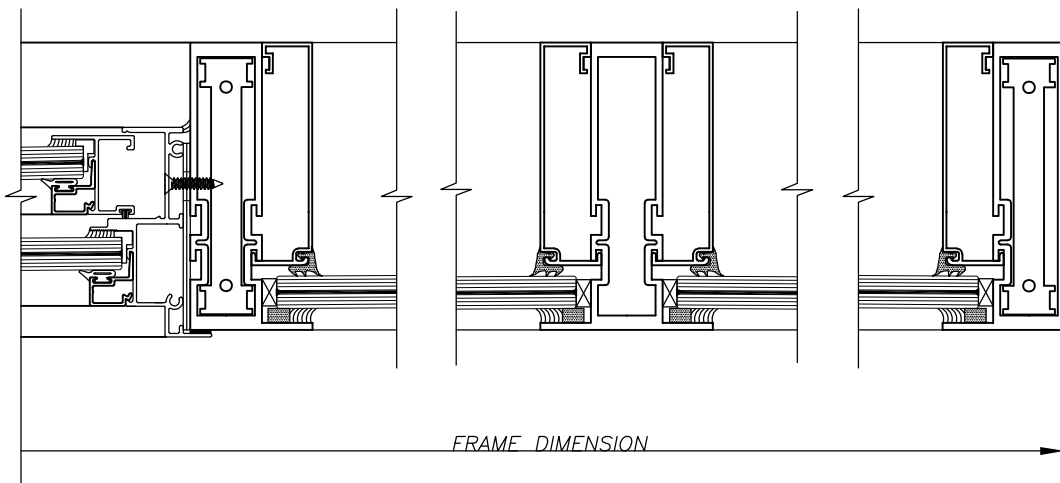

SERIES: 5000
 ALUMINUM IMPACT WINDOW WALL
 WITH SERIES 535 SINGLE HUNG WINDOW

FRAME DIMENSION

SERIES: 5000
ALUMINUM IMPACT WINDOW WALL
WITH SERIES 535 SINGLE HUNG WINDOW

7

4

8

5

6

SERIES: 5000
 ALUMINUM IMPACT WINDOW WALL
 WITH SERIES 535 SINGLE HUNG WINDOW

SOL-A-TROL
 aluminum products
 4101 N.W. 132nd Street
 Miami, Florida 33054
 Phone: (305) 681-2020
 Fax: (305) 681-2035